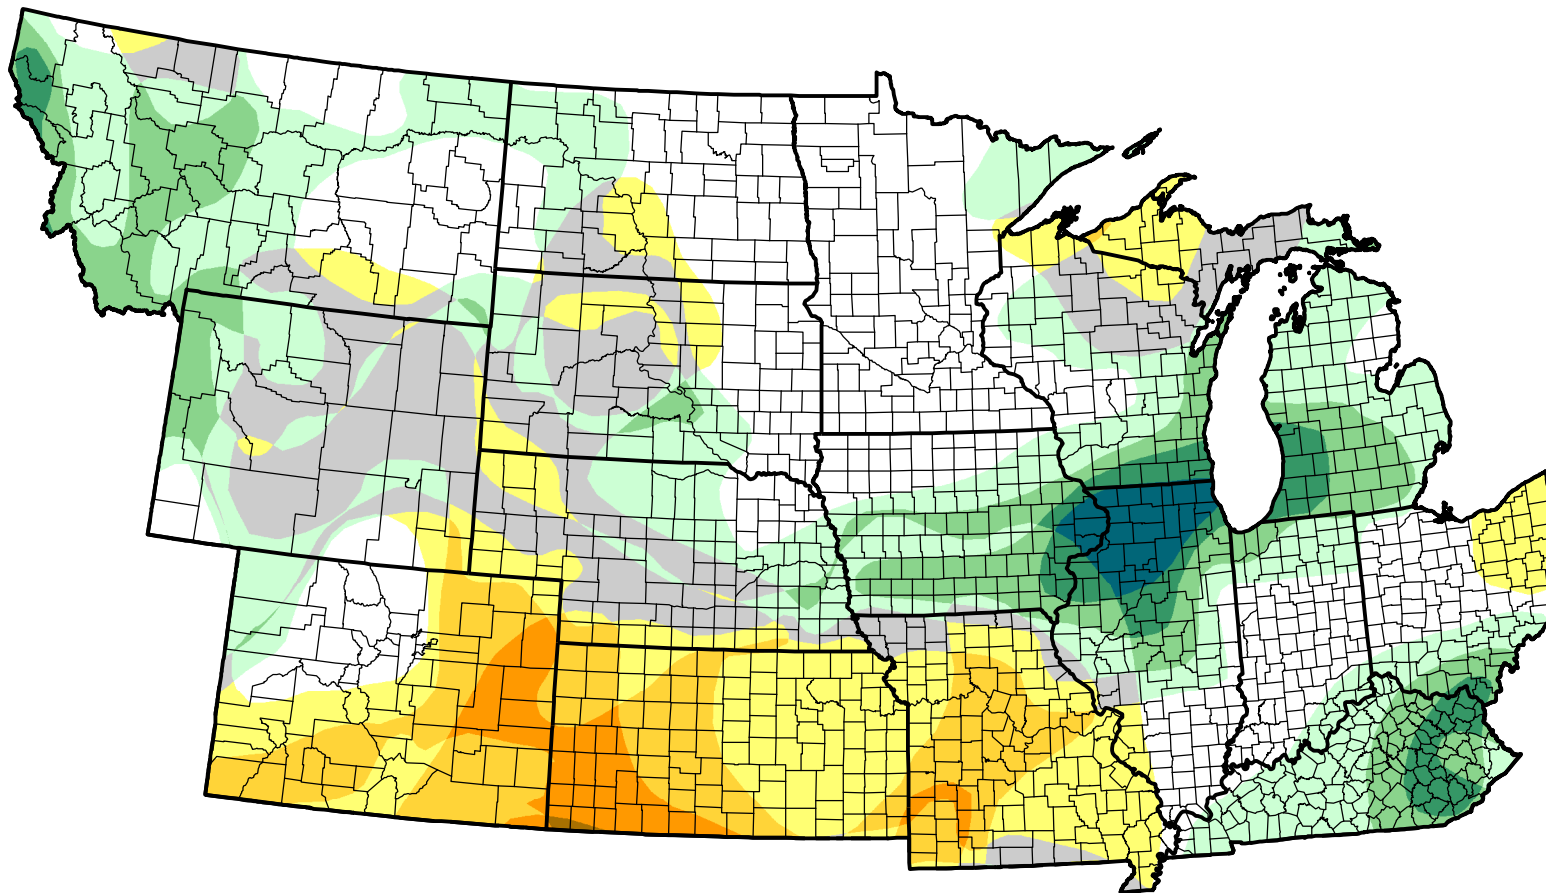

U.S. Drought Monitor Class Change - NWS Central 26 Week

May 2, 2006
compared to
November 3, 2005

droughtmonitor.unl.edu

-  5 Class Degradation
-  4 Class Degradation
-  3 Class Degradation
-  2 Class Degradation
-  1 Class Degradation
-  No Change
-  1 Class Improvement
-  2 Class Improvement
-  3 Class Improvement
-  4 Class Improvement
-  5 Class Improvement