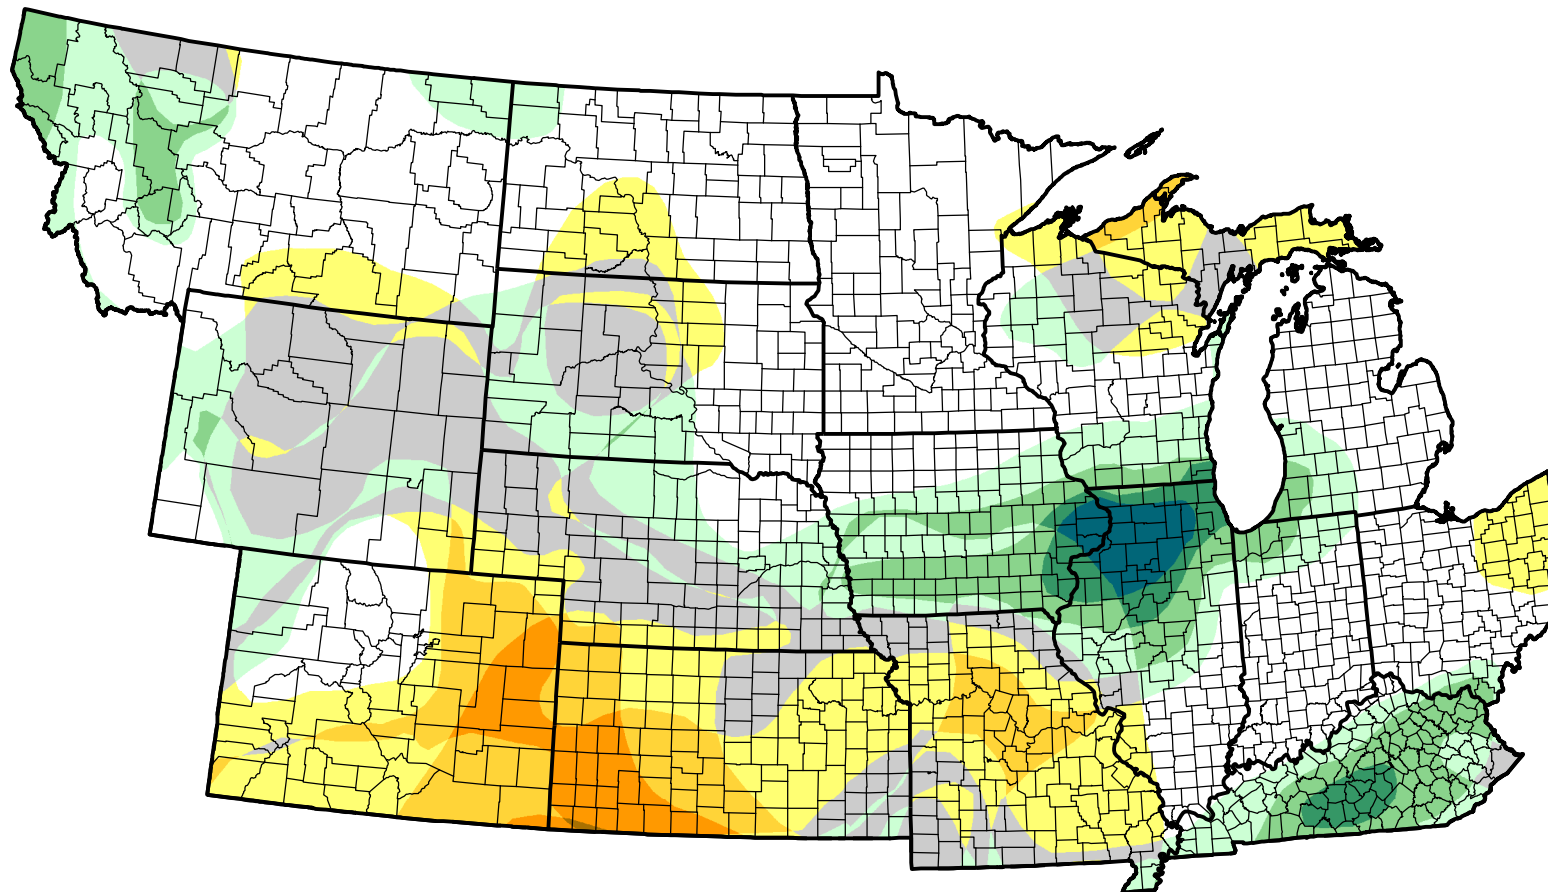

U.S. Drought Monitor Class Change - NWS Central Start of Calendar Year

-  5 Class Degradation
-  4 Class Degradation
-  3 Class Degradation
-  2 Class Degradation
-  1 Class Degradation
-  No Change
-  1 Class Improvement
-  2 Class Improvement
-  3 Class Improvement
-  4 Class Improvement
-  5 Class Improvement

May 2, 2006
compared to
January 5, 2006

droughtmonitor.unl.edu