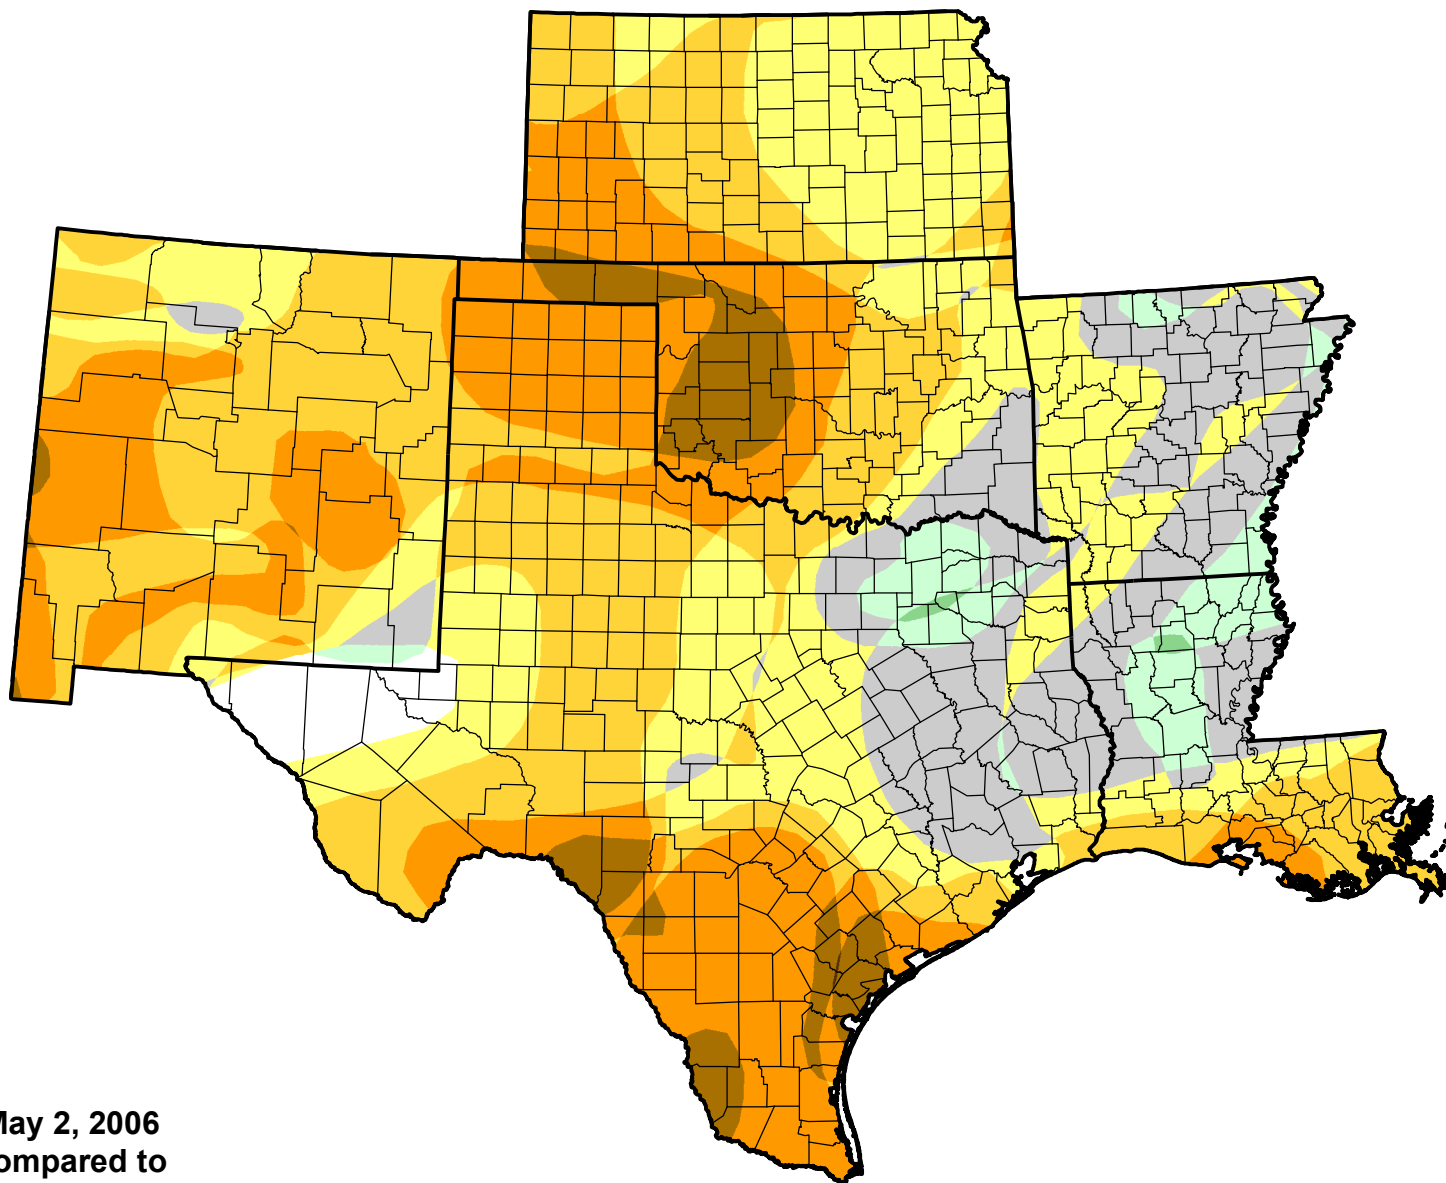

U.S. Drought Monitor Class Change - SCIPP

26 Week

May 2, 2006
compared to
November 3, 2005

droughtmonitor.unl.edu

- 5 Class Degradation
- 4 Class Degradation
- 3 Class Degradation
- 2 Class Degradation
- 1 Class Degradation
- No Change
- 1 Class Improvement
- 2 Class Improvement
- 3 Class Improvement
- 4 Class Improvement
- 5 Class Improvement