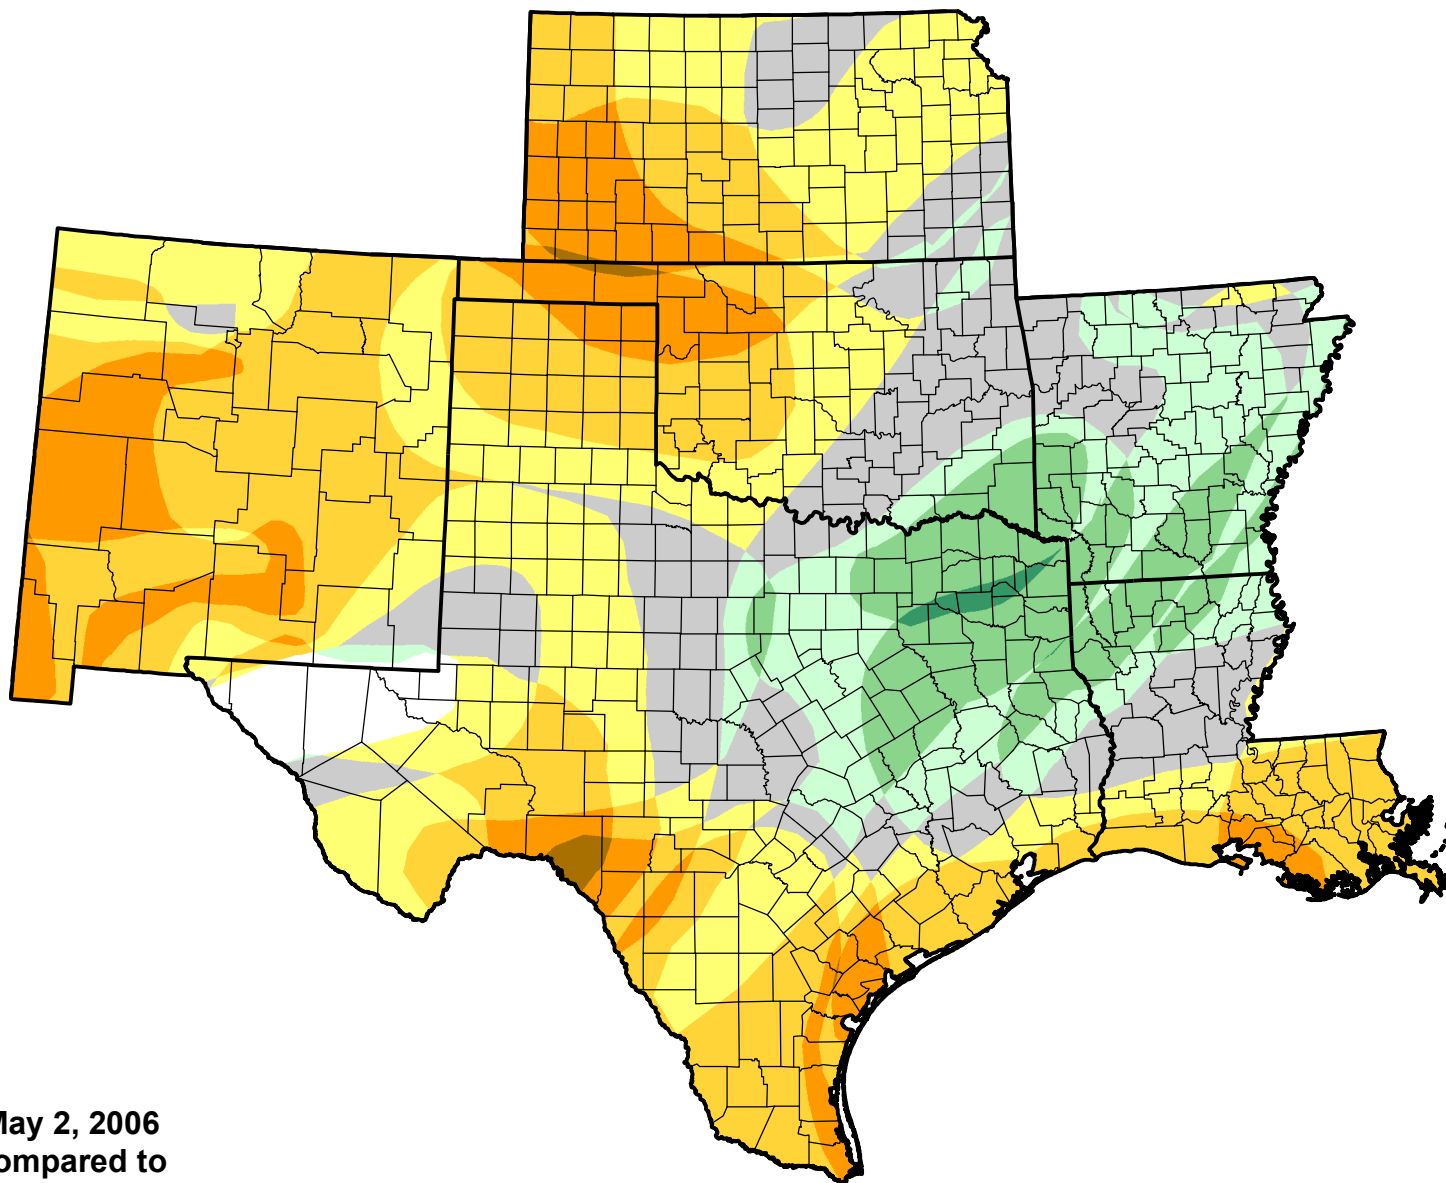

# U.S. Drought Monitor Class Change - SCIPP

Start of Calendar Year

May 2, 2006  
compared to  
January 5, 2006

[droughtmonitor.unl.edu](http://droughtmonitor.unl.edu)

-  5 Class Degradation
-  4 Class Degradation
-  3 Class Degradation
-  2 Class Degradation
-  1 Class Degradation
-  No Change
-  1 Class Improvement
-  2 Class Improvement
-  3 Class Improvement
-  4 Class Improvement
-  5 Class Improvement