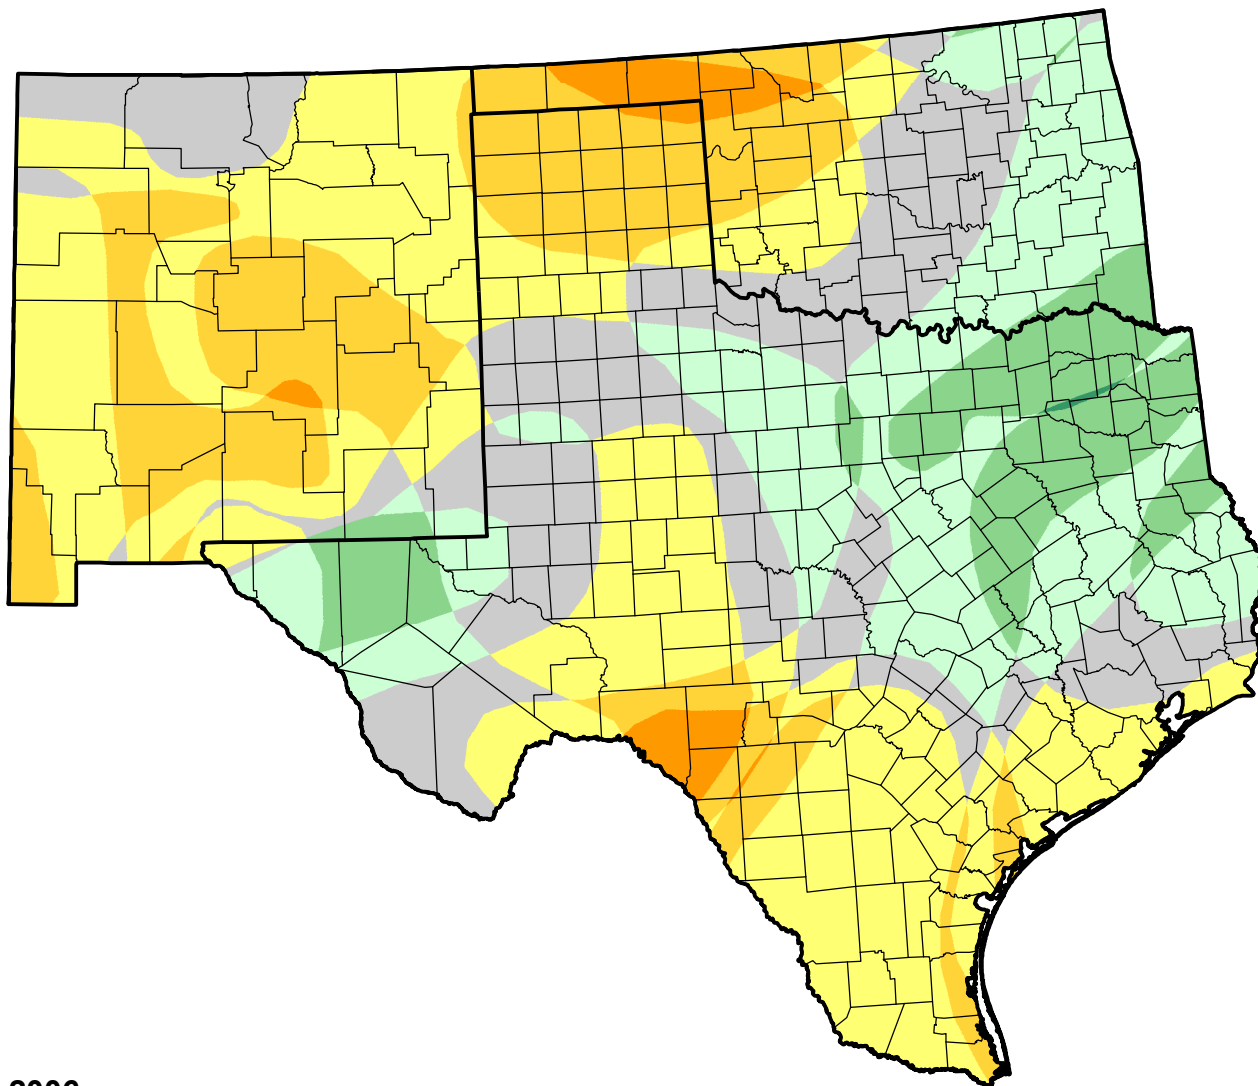

U.S. Drought Monitor Class Change - Southern Plains RDEWS

13 Week

May 2, 2006
compared to
February 2, 2006

droughtmonitor.unl.edu

-  5 Class Degradation
-  4 Class Degradation
-  3 Class Degradation
-  2 Class Degradation
-  1 Class Degradation
-  No Change
-  1 Class Improvement
-  2 Class Improvement
-  3 Class Improvement
-  4 Class Improvement
-  5 Class Improvement