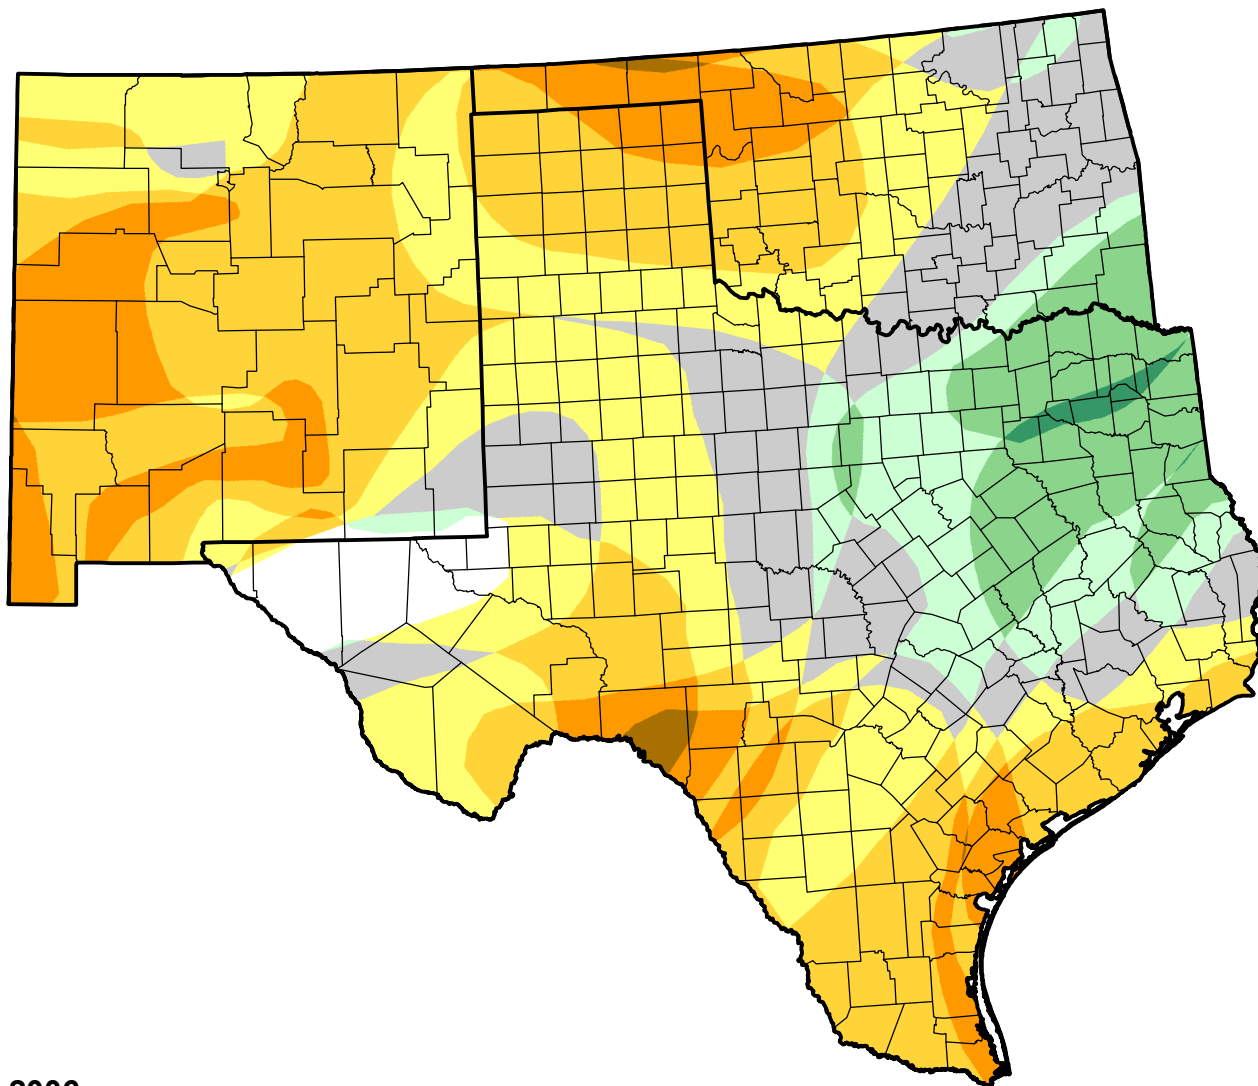

U.S. Drought Monitor Class Change - Southern Plains RDEWS

Start of Calendar Year

May 2, 2006
compared to
January 5, 2006

droughtmonitor.unl.edu

-  5 Class Degradation
-  4 Class Degradation
-  3 Class Degradation
-  2 Class Degradation
-  1 Class Degradation
-  No Change
-  1 Class Improvement
-  2 Class Improvement
-  3 Class Improvement
-  4 Class Improvement
-  5 Class Improvement