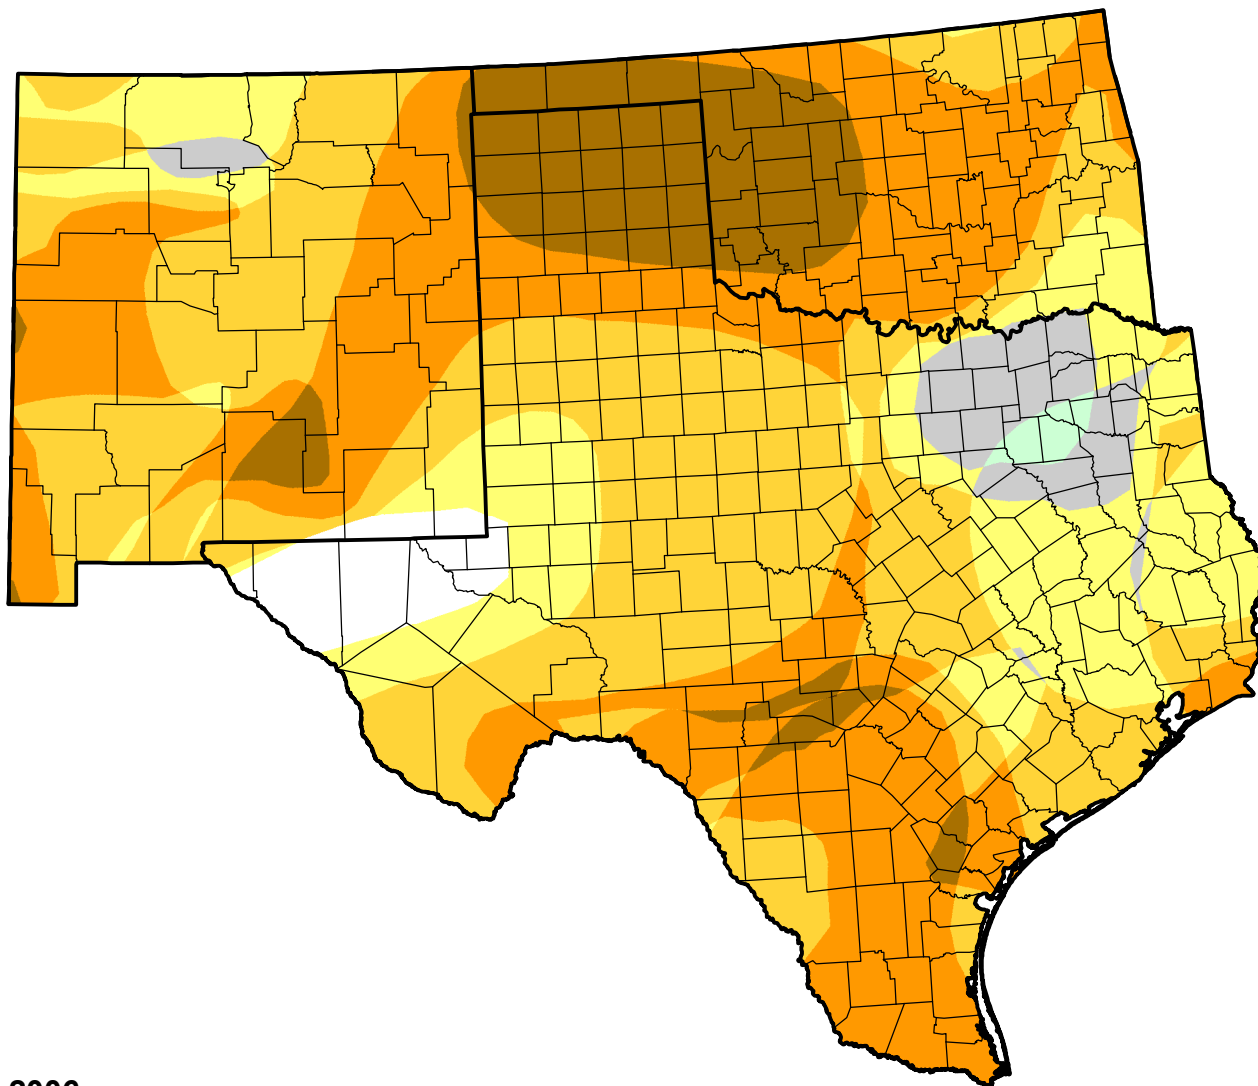

# U.S. Drought Monitor Class Change - Southern Plains RDEWS

Start of Water Year

May 2, 2006  
compared to  
September 29, 2005

[droughtmonitor.unl.edu](http://droughtmonitor.unl.edu)

-  5 Class Degradation
-  4 Class Degradation
-  3 Class Degradation
-  2 Class Degradation
-  1 Class Degradation
-  No Change
-  1 Class Improvement
-  2 Class Improvement
-  3 Class Improvement
-  4 Class Improvement
-  5 Class Improvement