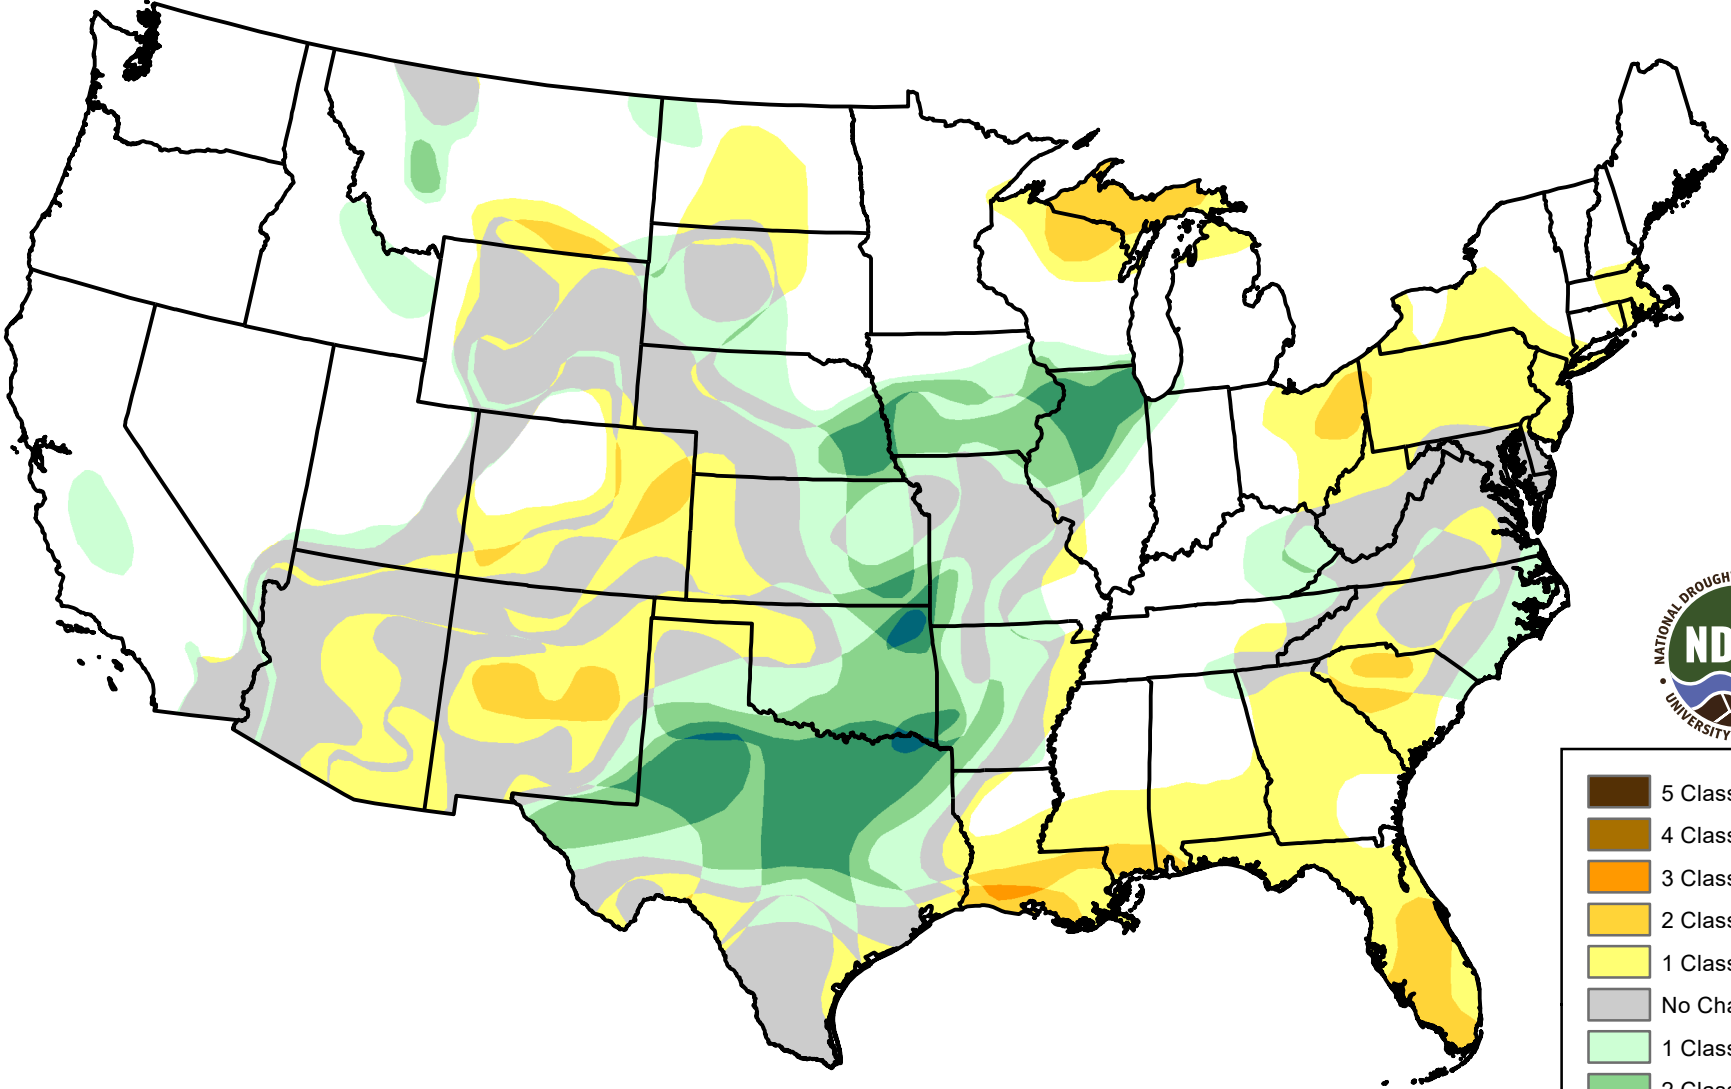

U.S. Drought Monitor Class Change - Continental U.S. (CONUS) 8 Week

May 9, 2006
compared to
March 16, 2006

droughtmonitor.unl.edu

-  5 Class Degradation
-  4 Class Degradation
-  3 Class Degradation
-  2 Class Degradation
-  1 Class Degradation
-  No Change
-  1 Class Improvement
-  2 Class Improvement
-  3 Class Improvement
-  4 Class Improvement
-  5 Class Improvement