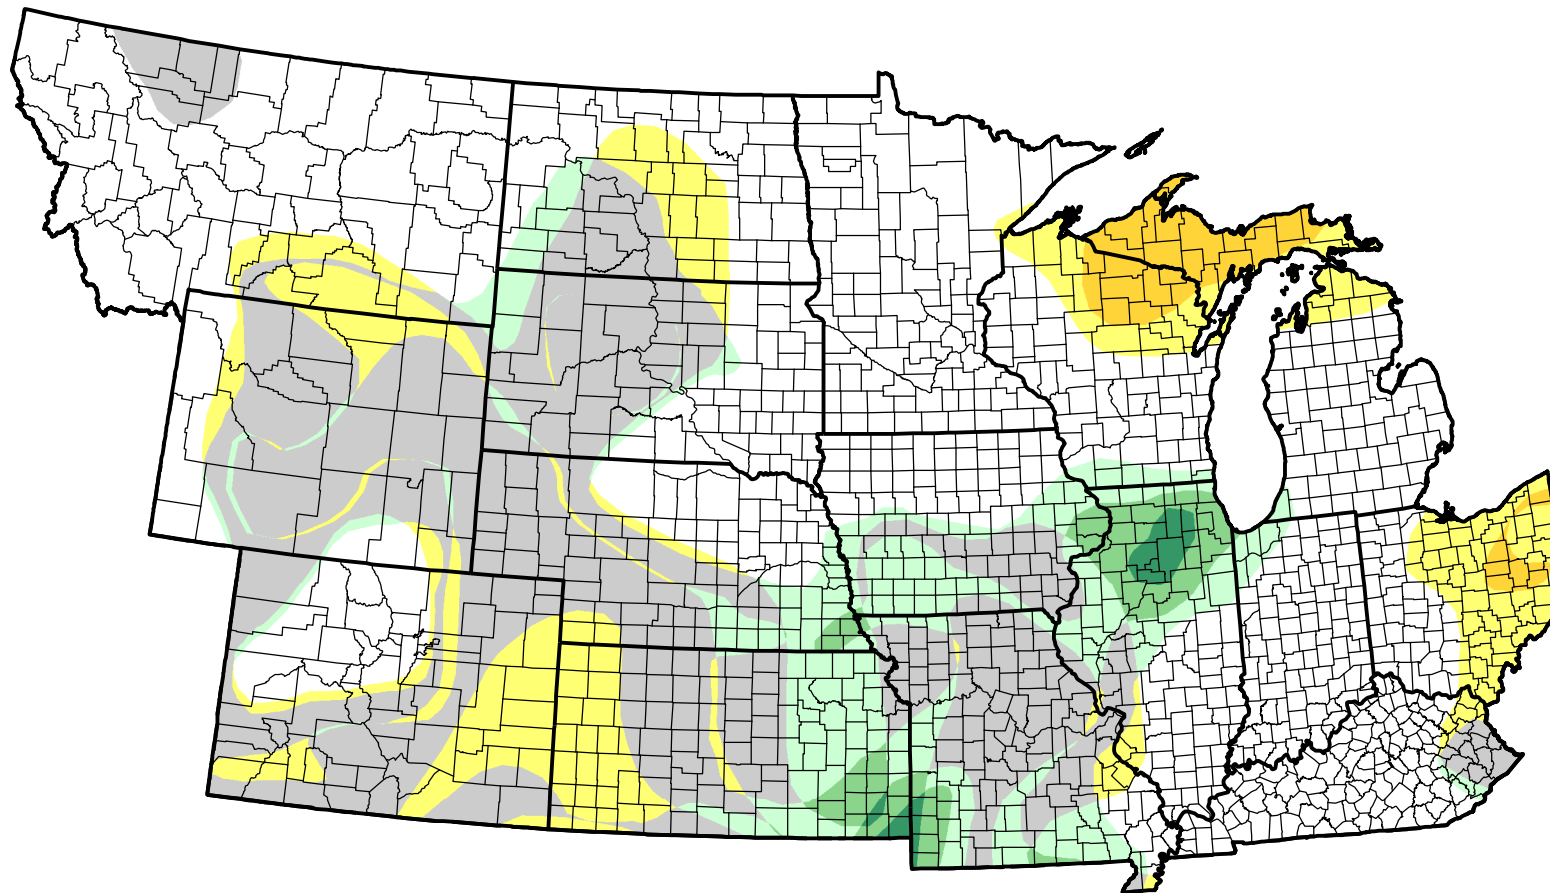

U.S. Drought Monitor Class Change - NWS Central 4 Week

May 9, 2006
compared to
April 13, 2006

droughtmonitor.unl.edu

-  5 Class Degradation
-  4 Class Degradation
-  3 Class Degradation
-  2 Class Degradation
-  1 Class Degradation
-  No Change
-  1 Class Improvement
-  2 Class Improvement
-  3 Class Improvement
-  4 Class Improvement
-  5 Class Improvement