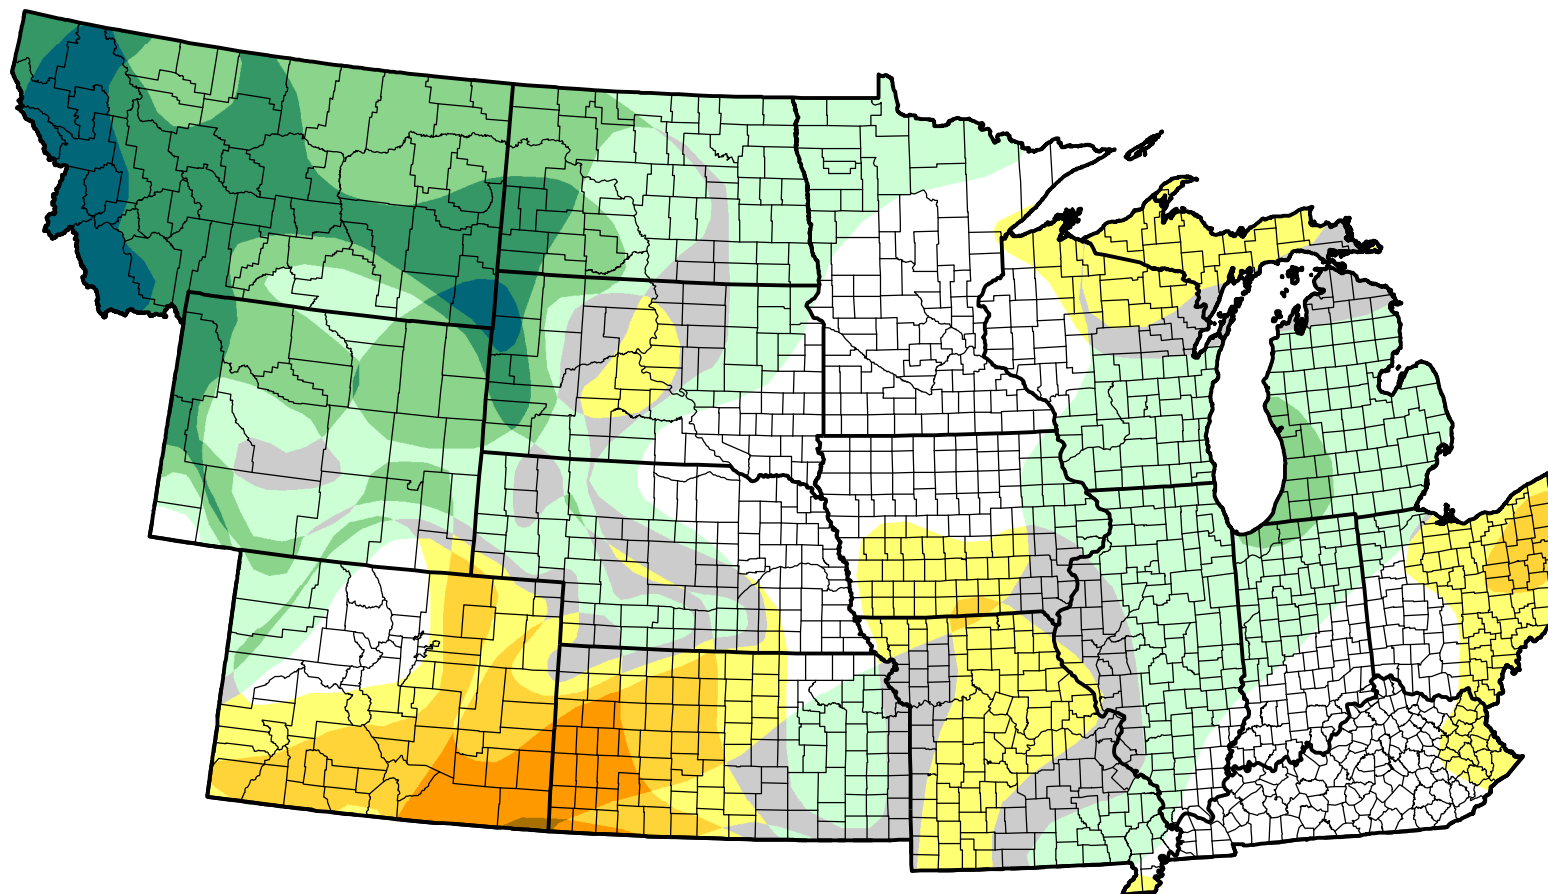

U.S. Drought Monitor Class Change - NWS Central 52 Week

	5 Class Degradation
	4 Class Degradation
	3 Class Degradation
	2 Class Degradation
	1 Class Degradation
	No Change
	1 Class Improvement
	2 Class Improvement
	3 Class Improvement
	4 Class Improvement
	5 Class Improvement

May 9, 2006
compared to
May 12, 2005

droughtmonitor.unl.edu