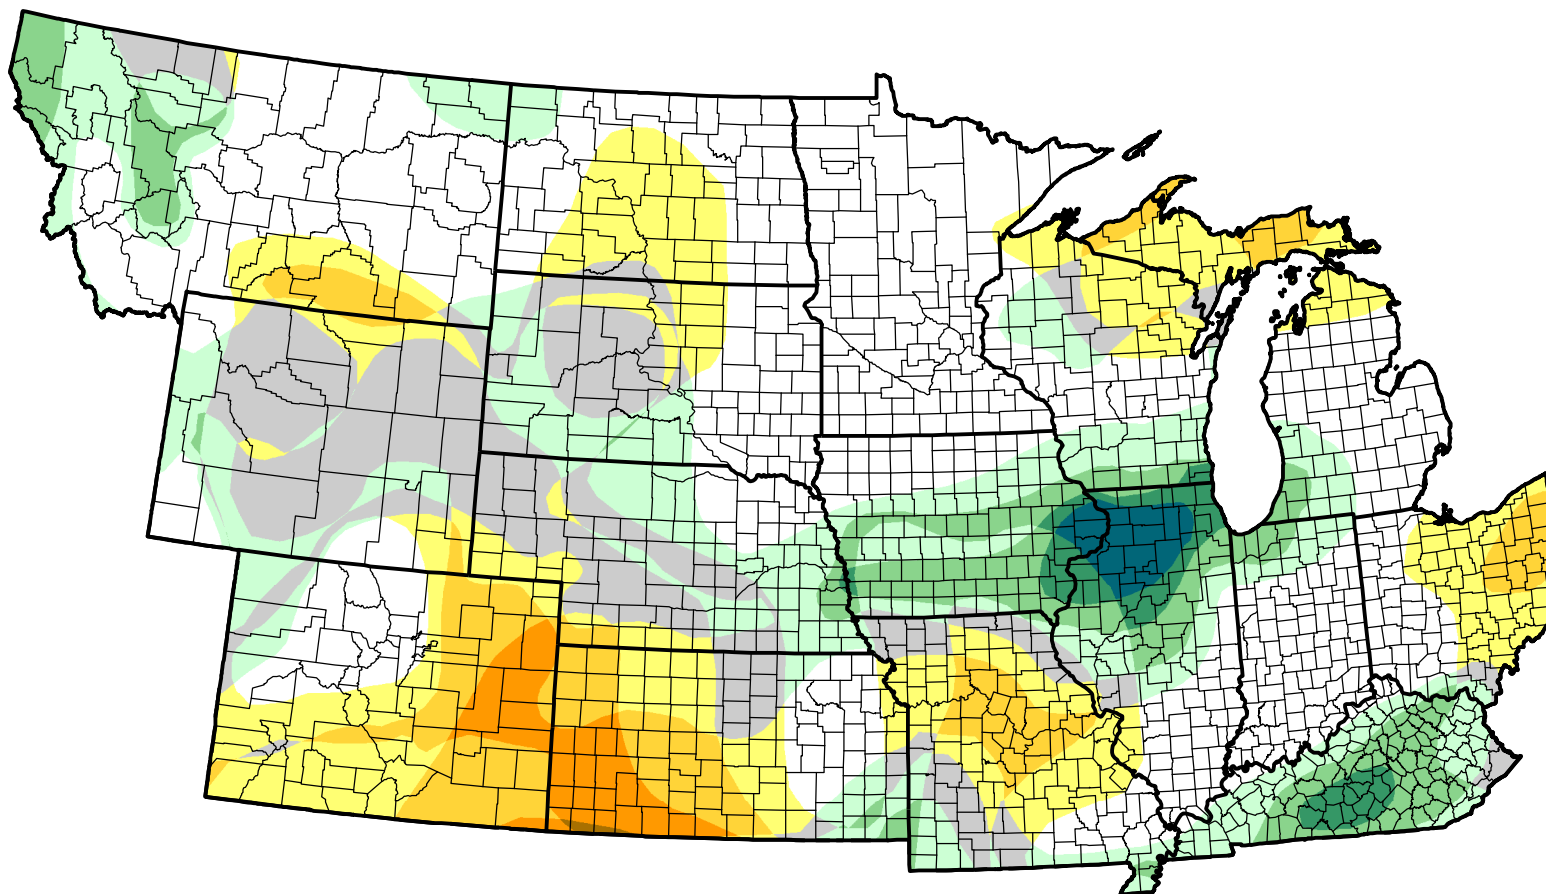

U.S. Drought Monitor Class Change - NWS Central Start of Calendar Year

May 9, 2006
compared to
January 5, 2006

droughtmonitor.unl.edu

-  5 Class Degradation
-  4 Class Degradation
-  3 Class Degradation
-  2 Class Degradation
-  1 Class Degradation
-  No Change
-  1 Class Improvement
-  2 Class Improvement
-  3 Class Improvement
-  4 Class Improvement
-  5 Class Improvement