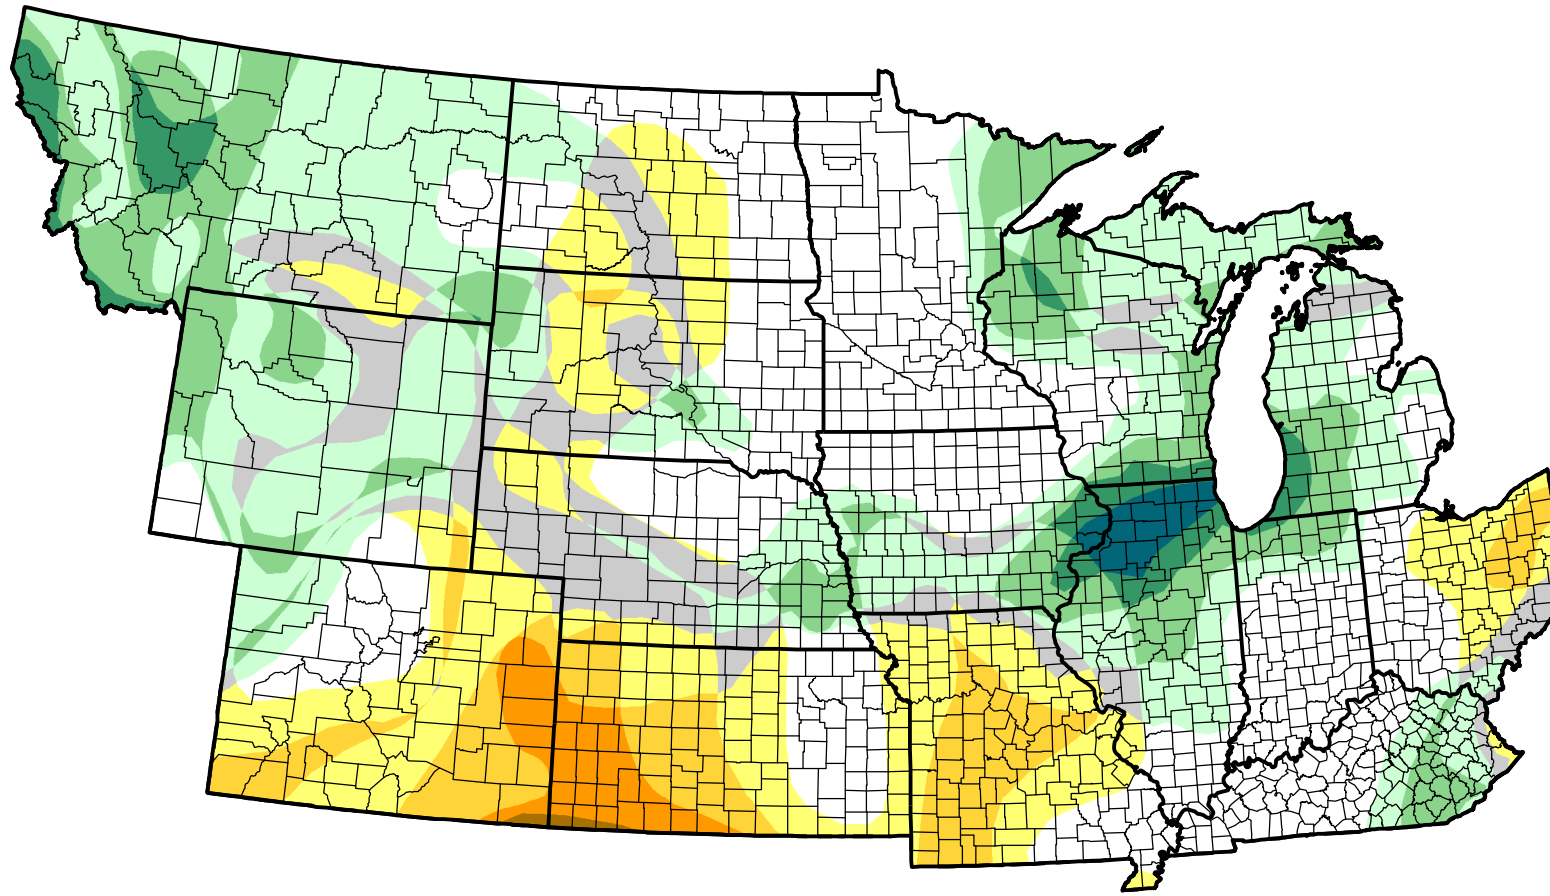

U.S. Drought Monitor Class Change - NWS Central Start of Water Year

May 9, 2006
compared to
September 29, 2005

droughtmonitor.unl.edu

-  5 Class Degradation
-  4 Class Degradation
-  3 Class Degradation
-  2 Class Degradation
-  1 Class Degradation
-  No Change
-  1 Class Improvement
-  2 Class Improvement
-  3 Class Improvement
-  4 Class Improvement
-  5 Class Improvement