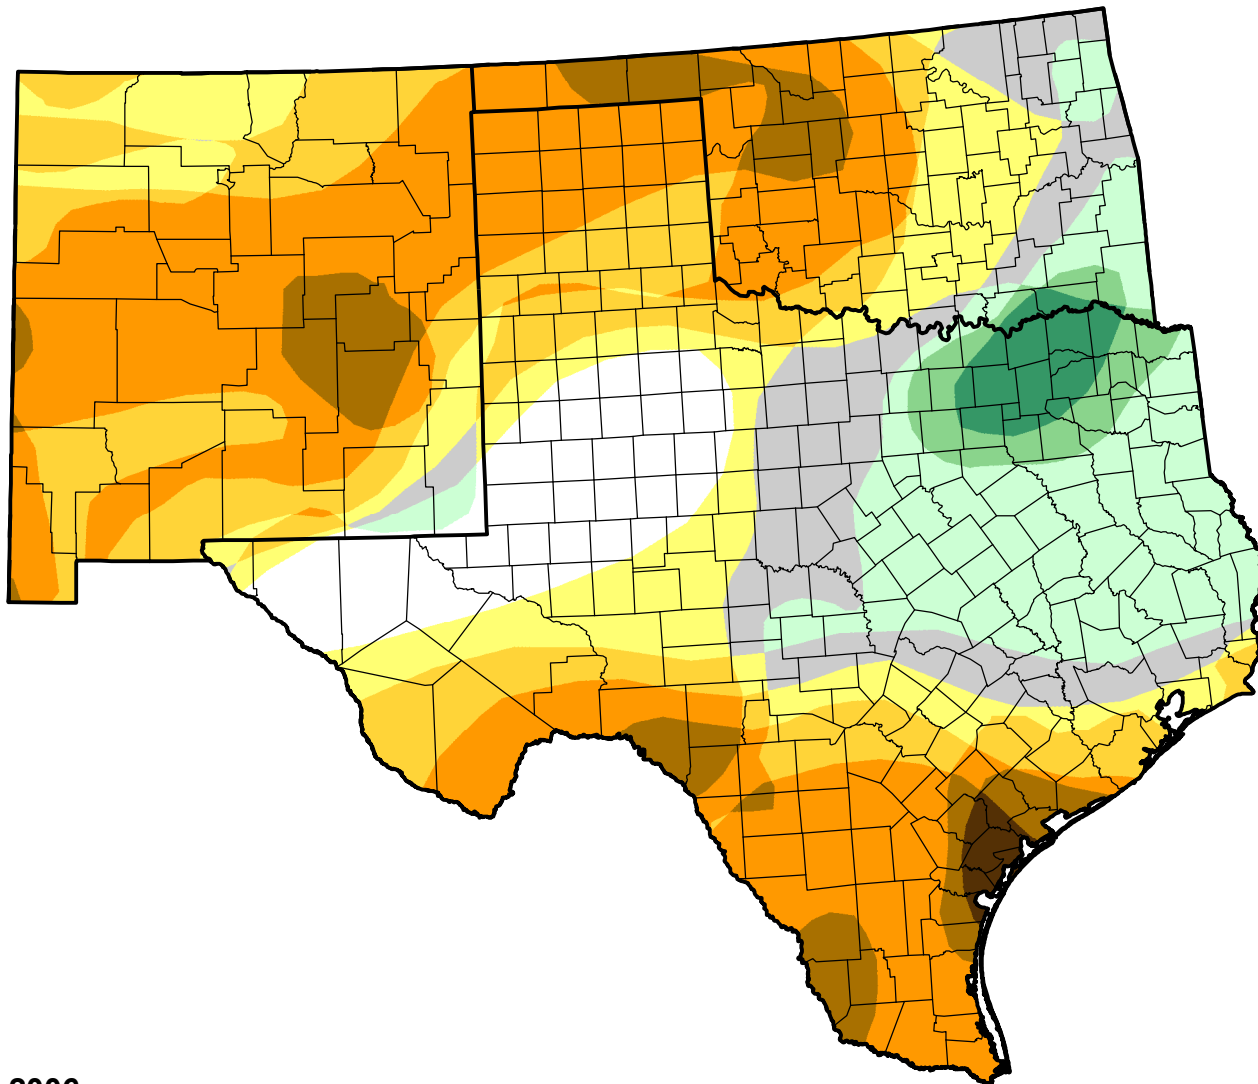

U.S. Drought Monitor Class Change - Southern Plains RDEWS

26 Week

May 9, 2006
compared to
November 10, 2005

droughtmonitor.unl.edu

-  5 Class Degradation
-  4 Class Degradation
-  3 Class Degradation
-  2 Class Degradation
-  1 Class Degradation
-  No Change
-  1 Class Improvement
-  2 Class Improvement
-  3 Class Improvement
-  4 Class Improvement
-  5 Class Improvement