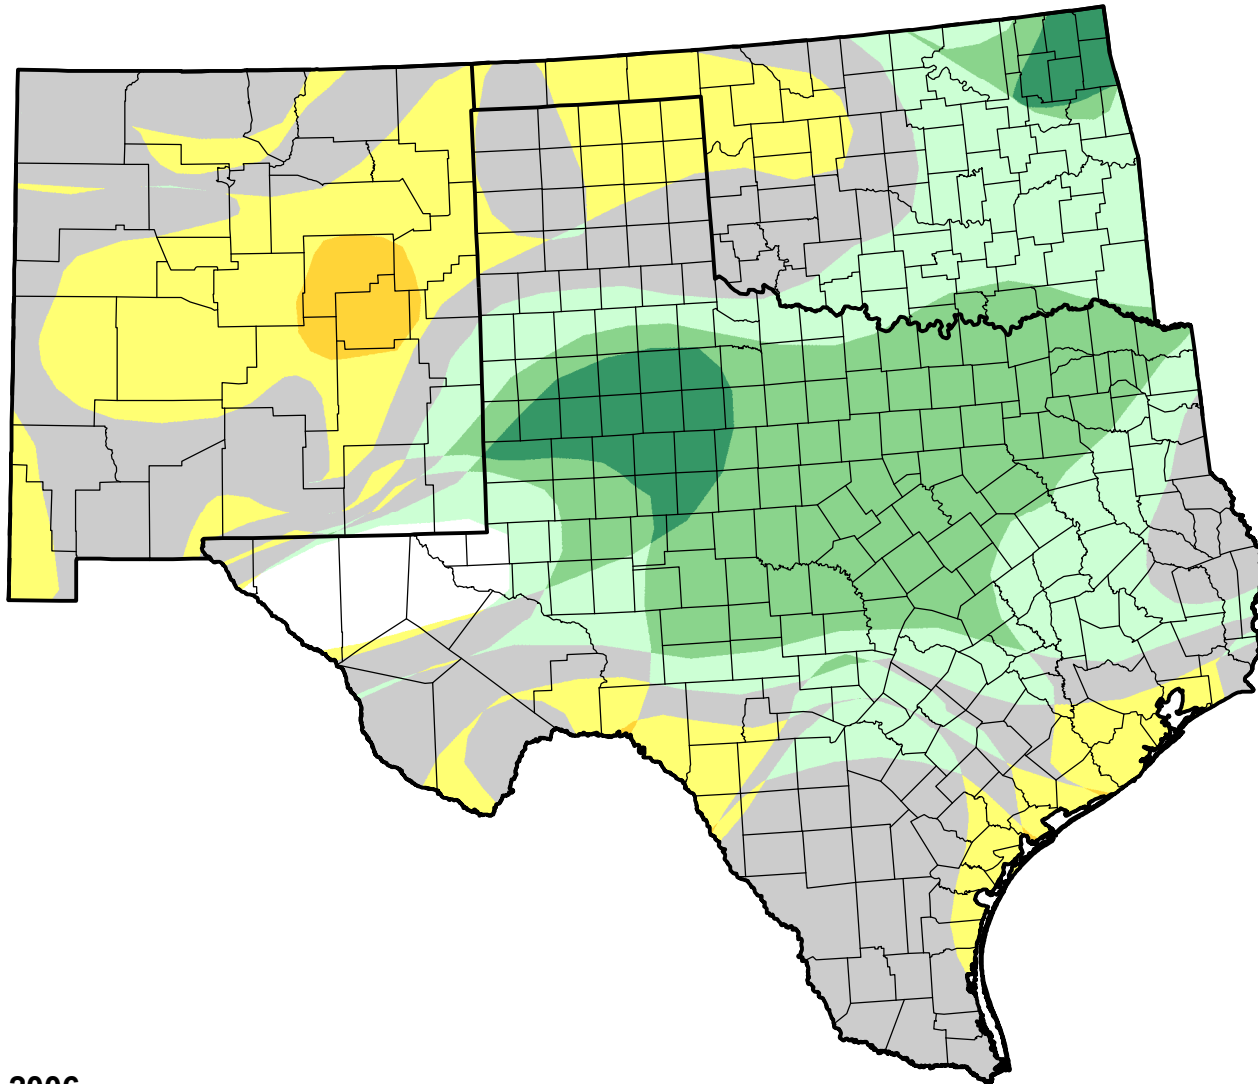

# U.S. Drought Monitor Class Change - Southern Plains RDEWS

4 Week

May 9, 2006  
compared to  
April 13, 2006

[droughtmonitor.unl.edu](http://droughtmonitor.unl.edu)

-  5 Class Degradation
-  4 Class Degradation
-  3 Class Degradation
-  2 Class Degradation
-  1 Class Degradation
-  No Change
-  1 Class Improvement
-  2 Class Improvement
-  3 Class Improvement
-  4 Class Improvement
-  5 Class Improvement