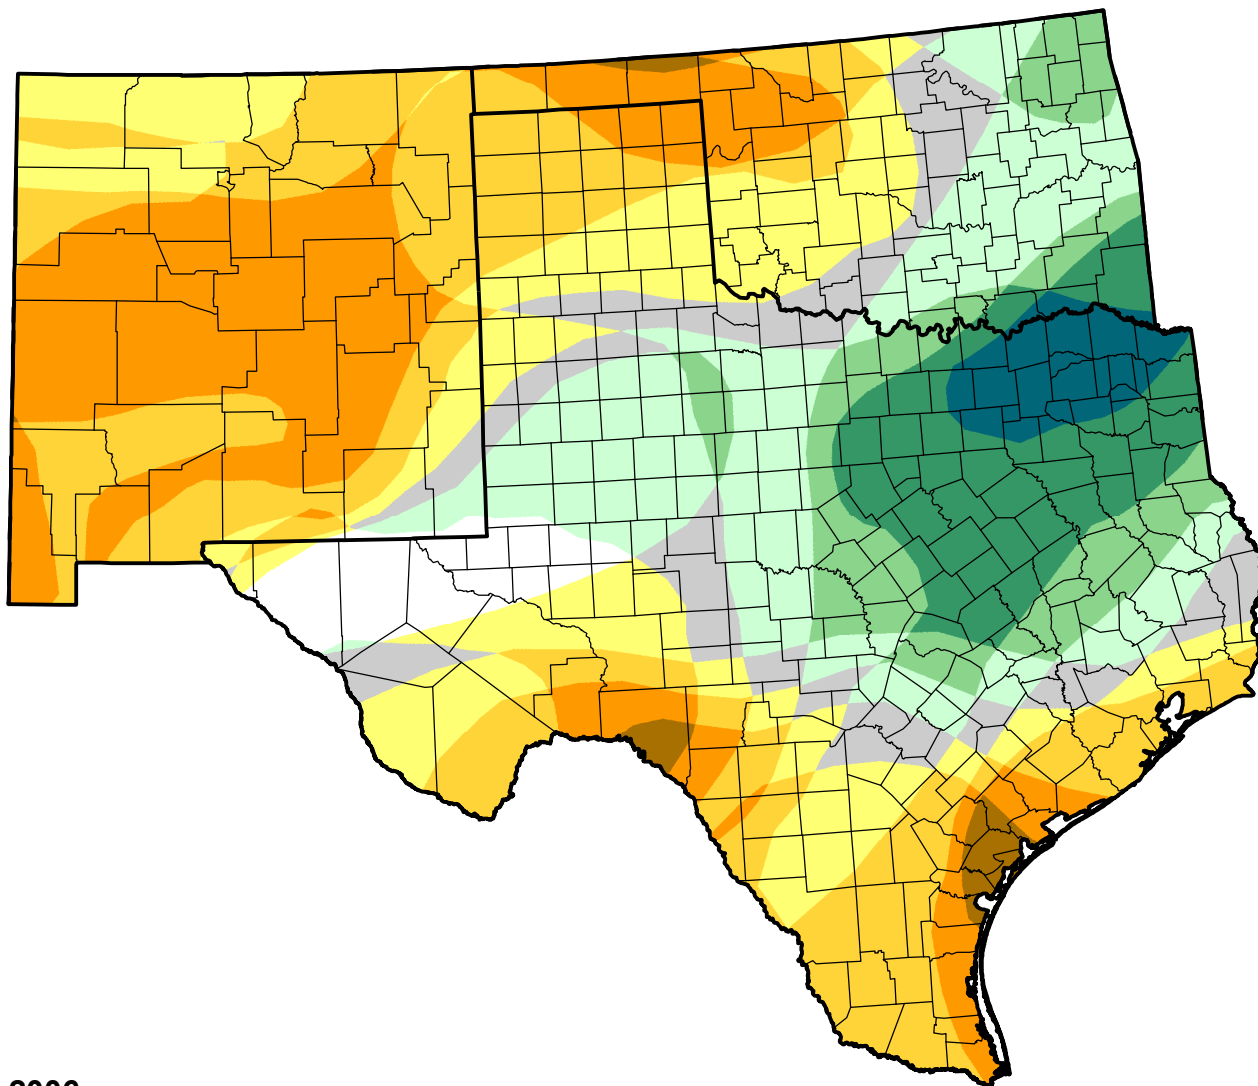

U.S. Drought Monitor Class Change - Southern Plains RDEWS

Start of Calendar Year

May 9, 2006
compared to
January 5, 2006

droughtmonitor.unl.edu

-  5 Class Degradation
-  4 Class Degradation
-  3 Class Degradation
-  2 Class Degradation
-  1 Class Degradation
-  No Change
-  1 Class Improvement
-  2 Class Improvement
-  3 Class Improvement
-  4 Class Improvement
-  5 Class Improvement