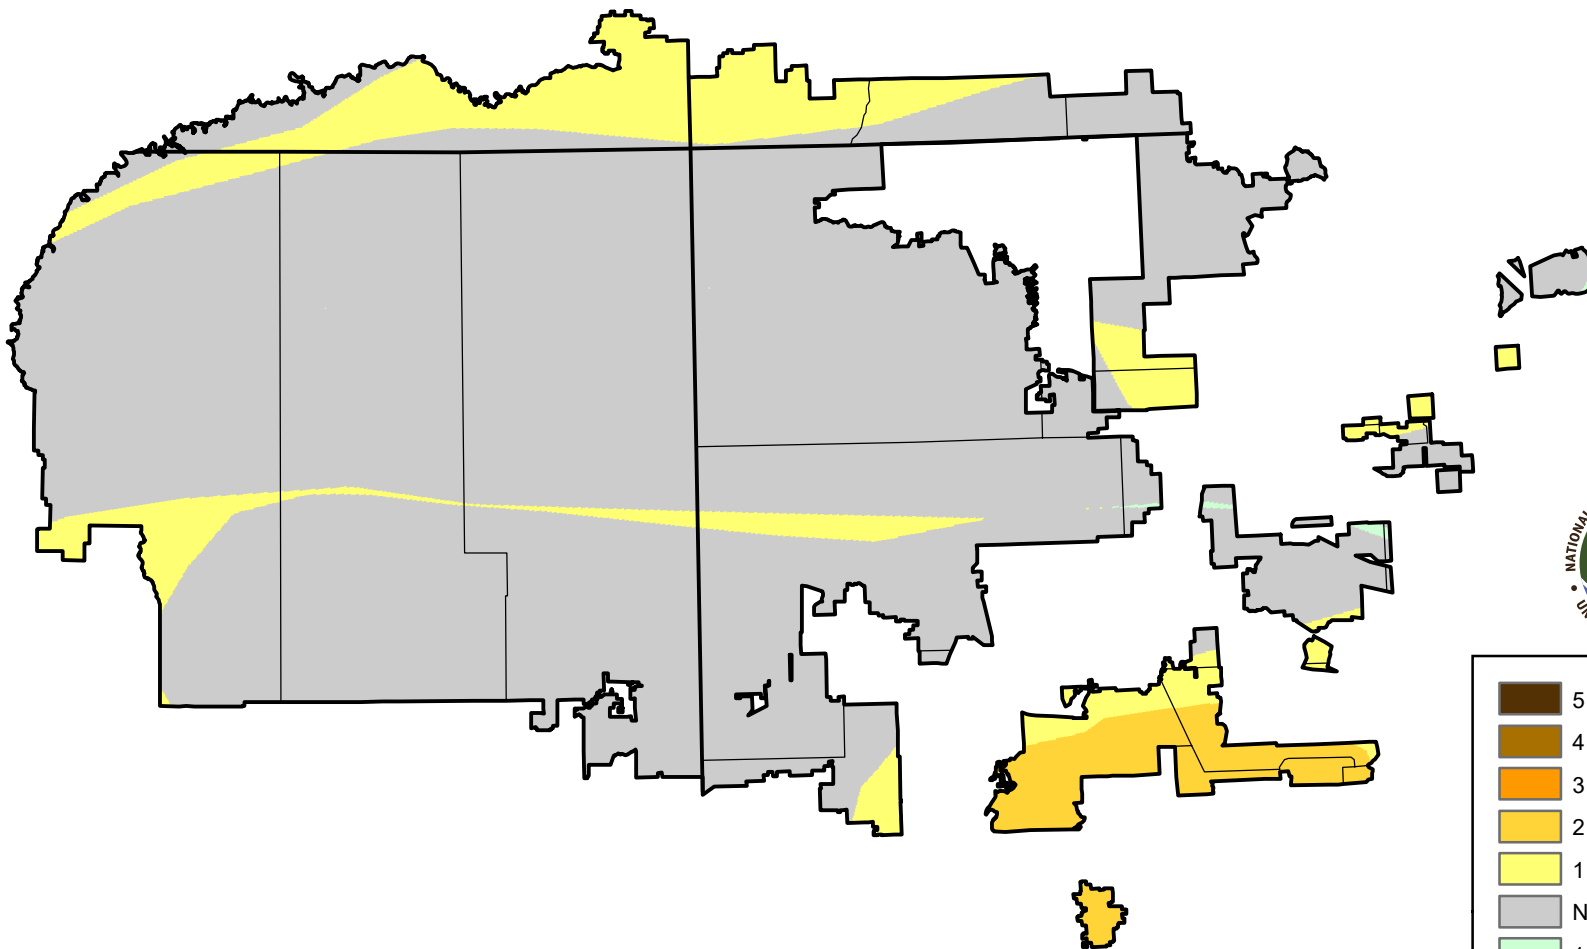

U.S. Drought Monitor Class Change - 4 Corners

8 Week

May 16, 2006
compared to
March 23, 2006

droughtmonitor.unl.edu

-  5 Class Degradation
-  4 Class Degradation
-  3 Class Degradation
-  2 Class Degradation
-  1 Class Degradation
-  No Change
-  1 Class Improvement
-  2 Class Improvement
-  3 Class Improvement
-  4 Class Improvement
-  5 Class Improvement