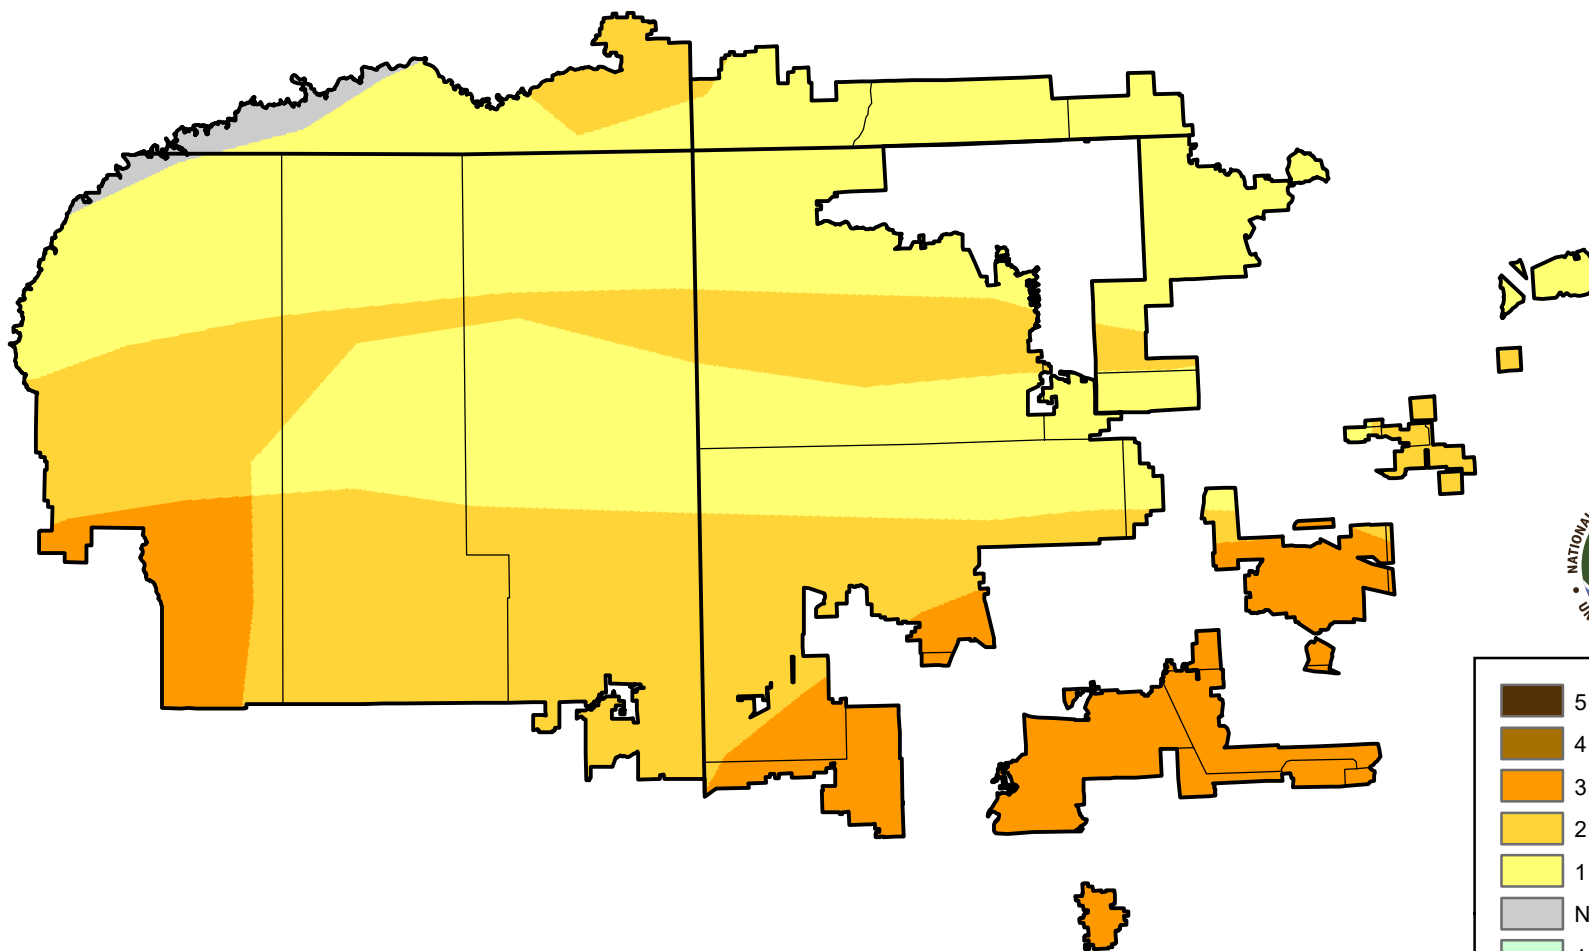

# U.S. Drought Monitor Class Change - 4 Corners

Start of Calendar Year

May 16, 2006  
compared to  
January 5, 2006

[droughtmonitor.unl.edu](http://droughtmonitor.unl.edu)

- 5 Class Degradation
- 4 Class Degradation
- 3 Class Degradation
- 2 Class Degradation
- 1 Class Degradation
- No Change
- 1 Class Improvement
- 2 Class Improvement
- 3 Class Improvement
- 4 Class Improvement
- 5 Class Improvement