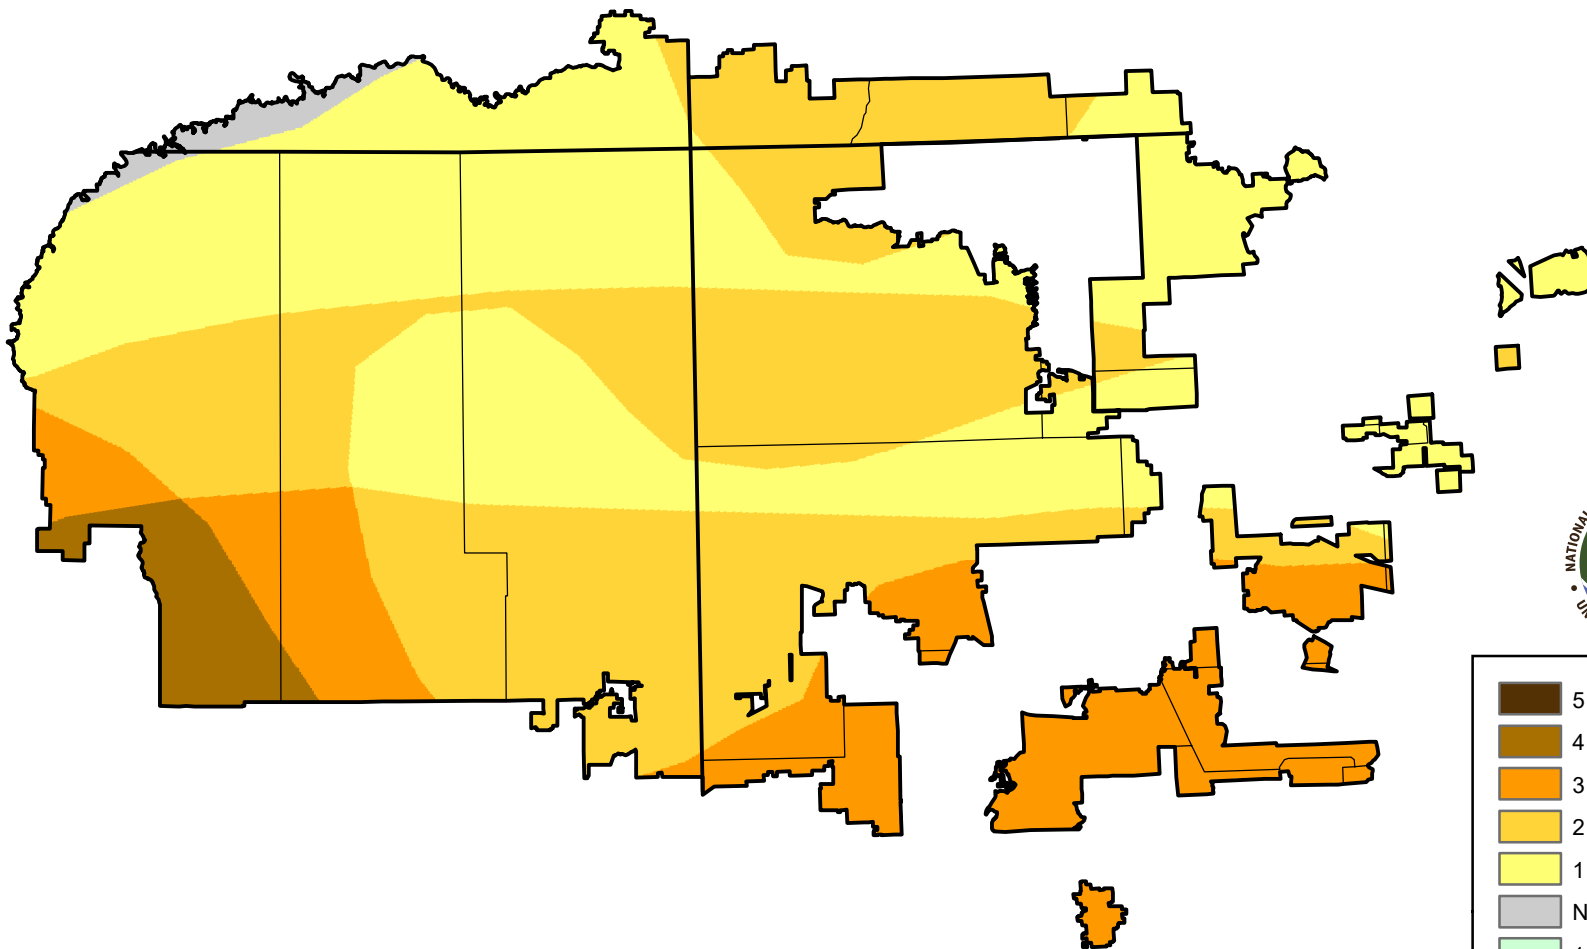

U.S. Drought Monitor Class Change - 4 Corners

Start of Water Year

May 16, 2006
compared to
September 29, 2005

droughtmonitor.unl.edu

-  5 Class Degradation
-  4 Class Degradation
-  3 Class Degradation
-  2 Class Degradation
-  1 Class Degradation
-  No Change
-  1 Class Improvement
-  2 Class Improvement
-  3 Class Improvement
-  4 Class Improvement
-  5 Class Improvement