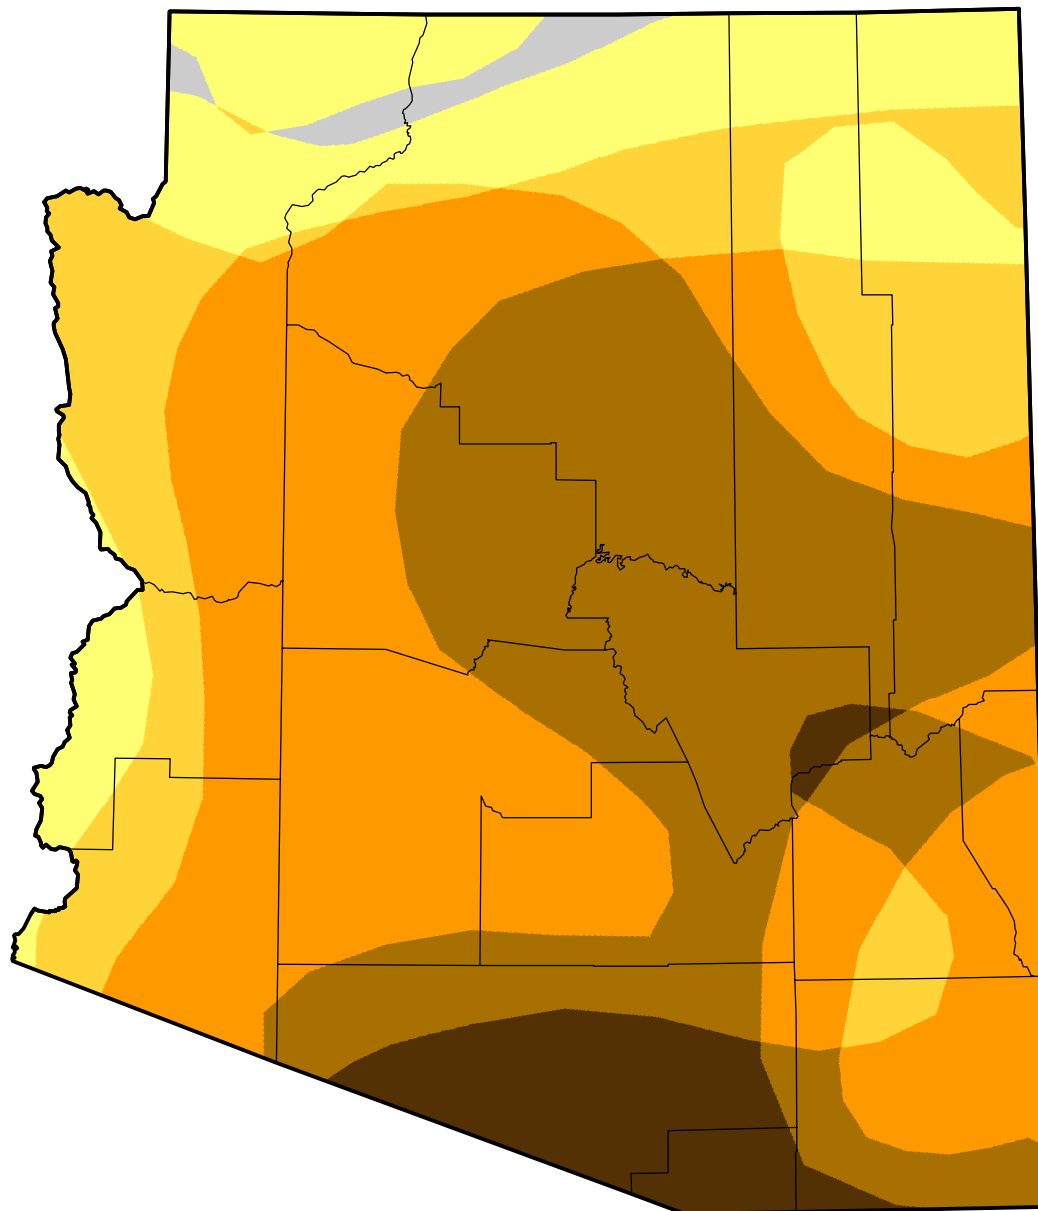

U.S. Drought Monitor Class Change - Arizona

Start of Water Year

May 16, 2006
compared to
September 29, 2005

droughtmonitor.unl.edu

-  5 Class Degradation
-  4 Class Degradation
-  3 Class Degradation
-  2 Class Degradation
-  1 Class Degradation
-  No Change
-  1 Class Improvement
-  2 Class Improvement
-  3 Class Improvement
-  4 Class Improvement
-  5 Class Improvement