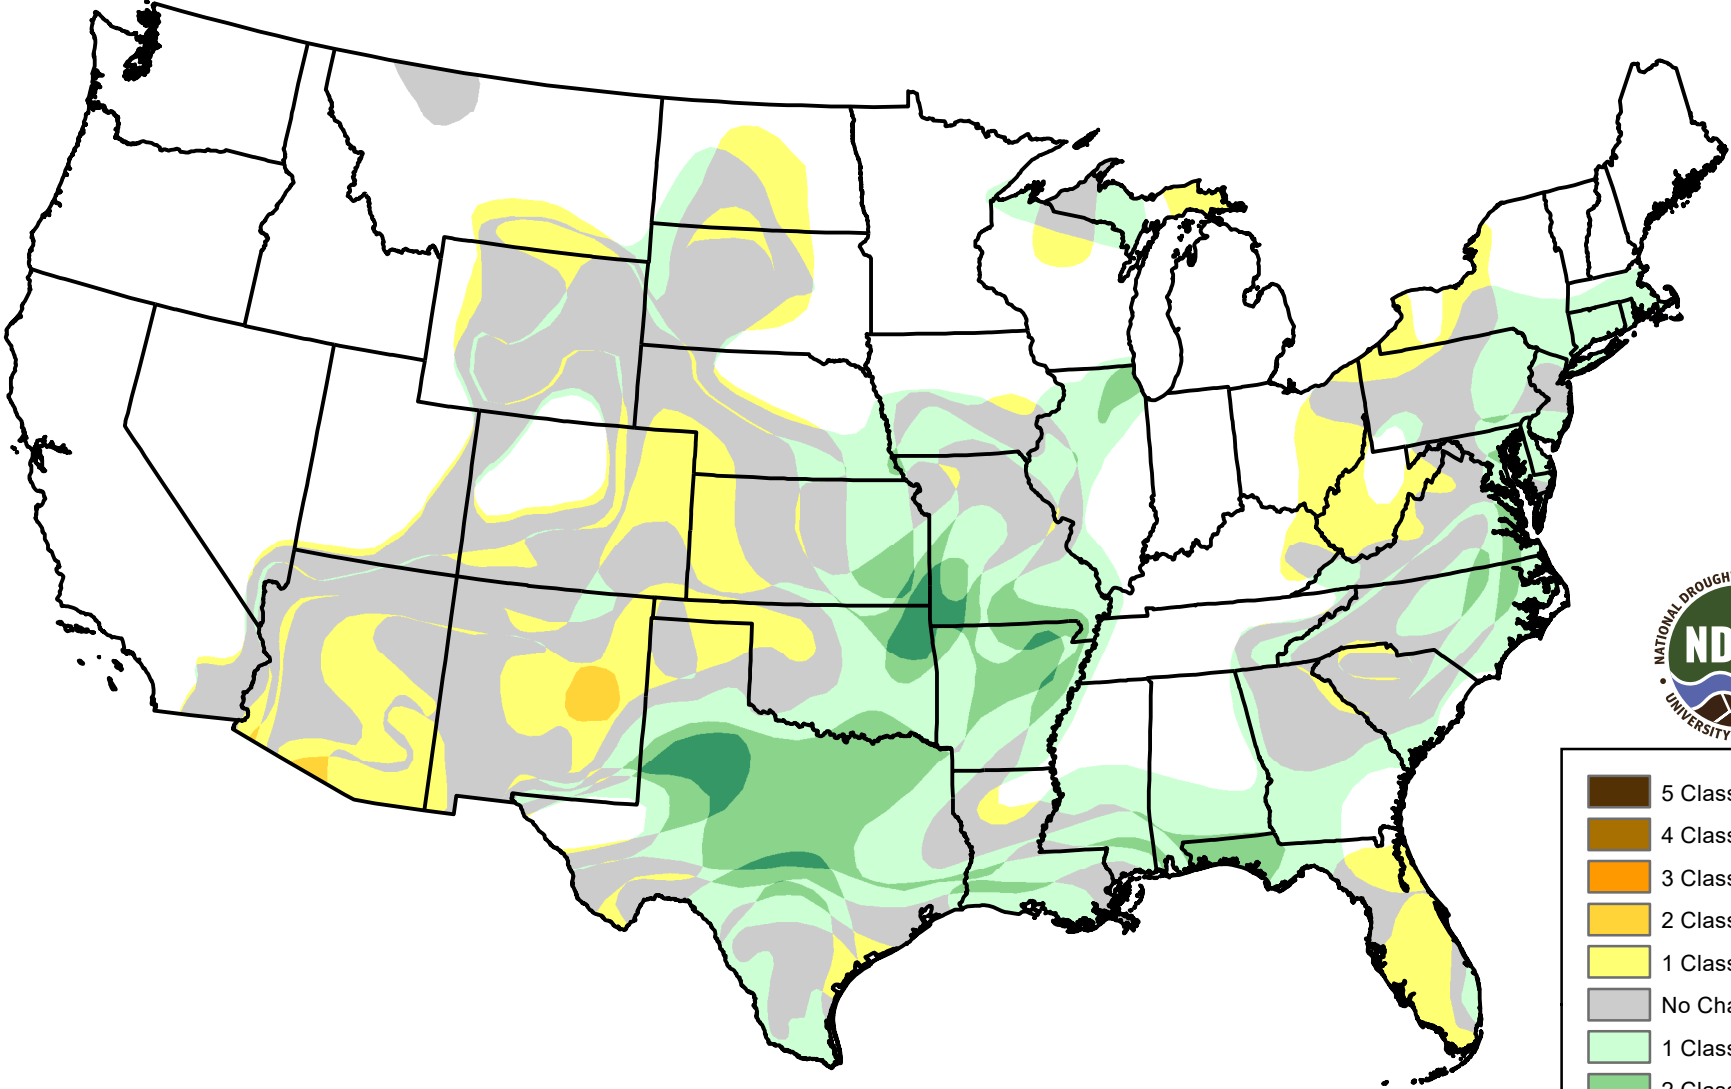

U.S. Drought Monitor Class Change - Continental U.S. (CONUS) 4 Week

May 16, 2006
compared to
April 20, 2006

droughtmonitor.unl.edu

-  5 Class Degradation
-  4 Class Degradation
-  3 Class Degradation
-  2 Class Degradation
-  1 Class Degradation
-  No Change
-  1 Class Improvement
-  2 Class Improvement
-  3 Class Improvement
-  4 Class Improvement
-  5 Class Improvement