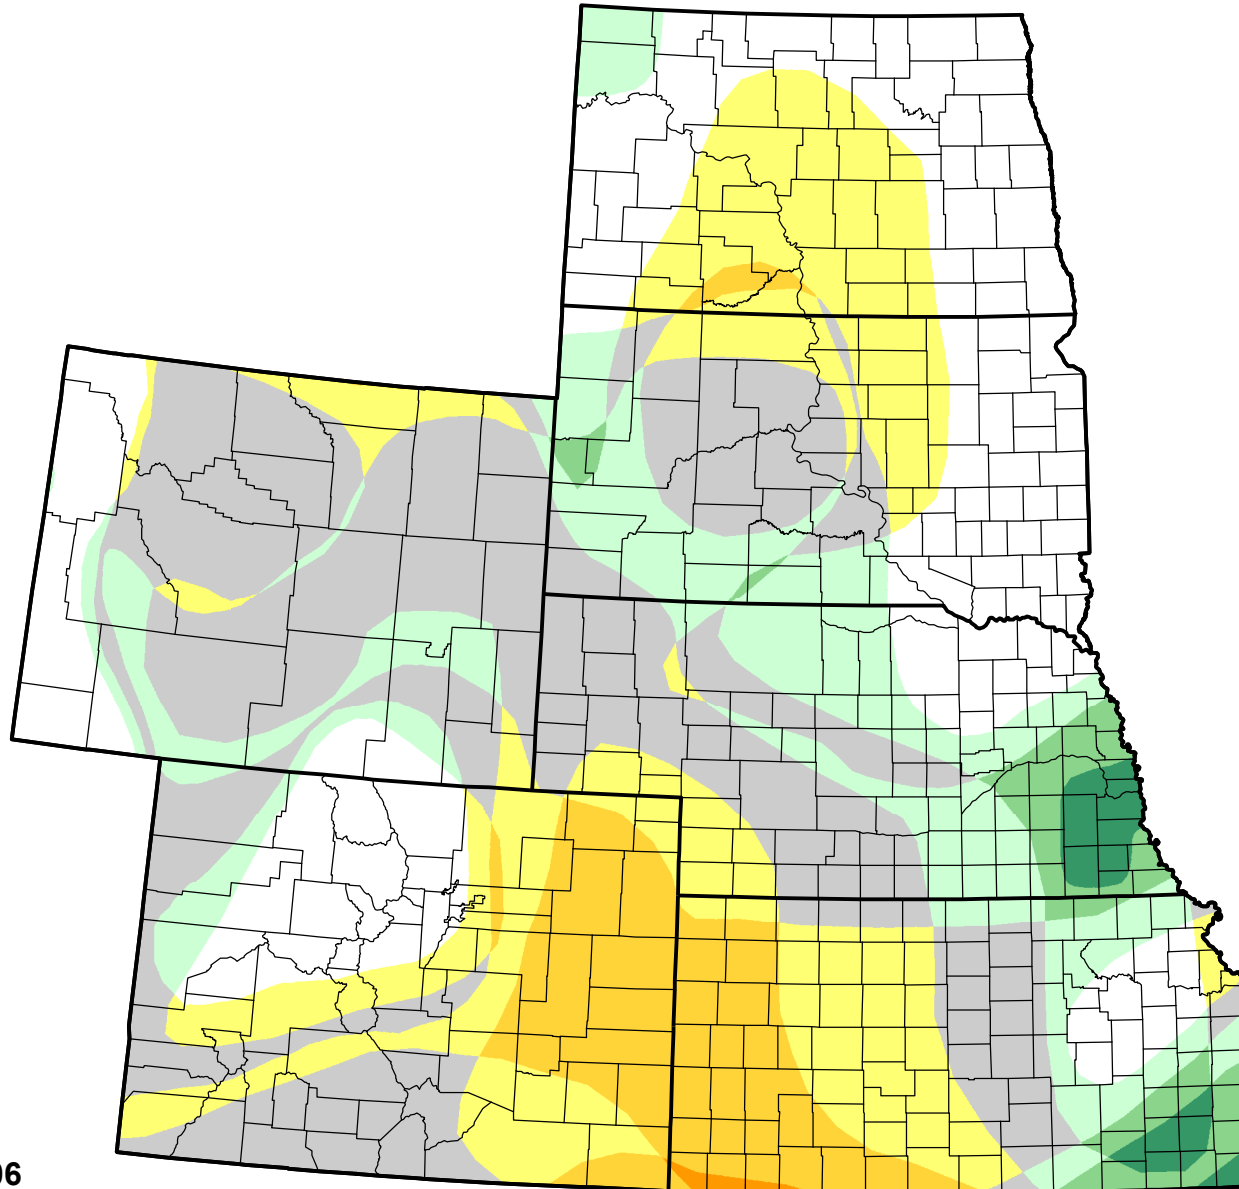

U.S. Drought Monitor Class Change - High Plains

13 Week

May 16, 2006
compared to
February 16, 2006

droughtmonitor.unl.edu

-  5 Class Degradation
-  4 Class Degradation
-  3 Class Degradation
-  2 Class Degradation
-  1 Class Degradation
-  No Change
-  1 Class Improvement
-  2 Class Improvement
-  3 Class Improvement
-  4 Class Improvement
-  5 Class Improvement