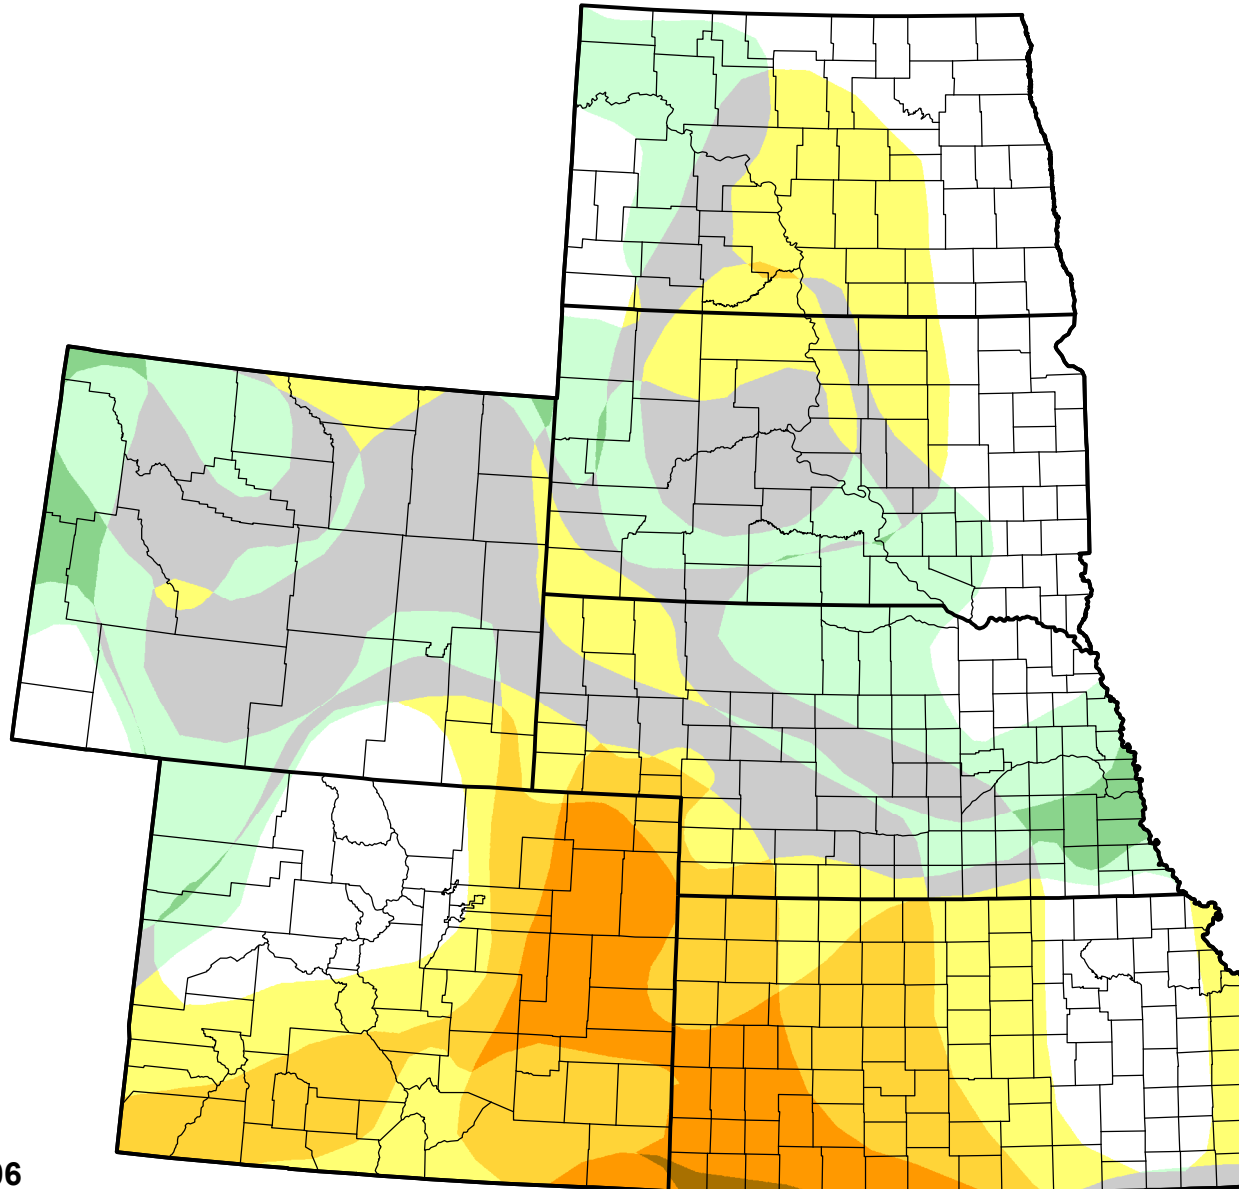

U.S. Drought Monitor Class Change - High Plains

26 Week

May 16, 2006
compared to
November 17, 2005

droughtmonitor.unl.edu

- 5 Class Degradation
- 4 Class Degradation
- 3 Class Degradation
- 2 Class Degradation
- 1 Class Degradation
- No Change
- 1 Class Improvement
- 2 Class Improvement
- 3 Class Improvement
- 4 Class Improvement
- 5 Class Improvement