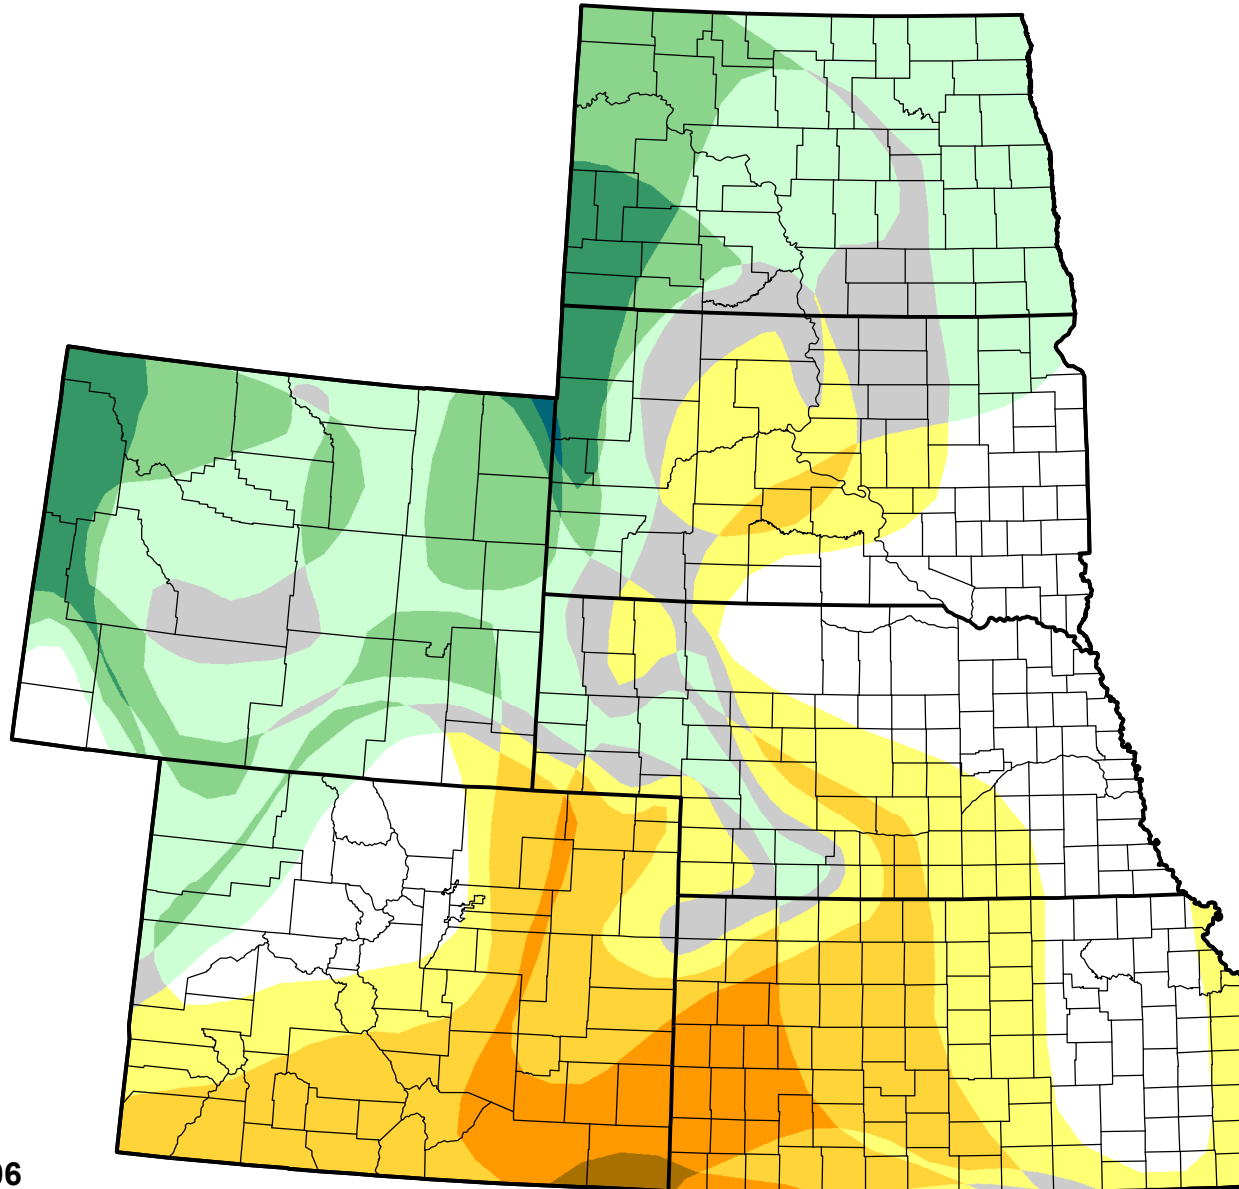

U.S. Drought Monitor Class Change - High Plains

52 Week

May 16, 2006
compared to
May 19, 2005

droughtmonitor.unl.edu

- 5 Class Degradation
- 4 Class Degradation
- 3 Class Degradation
- 2 Class Degradation
- 1 Class Degradation
- No Change
- 1 Class Improvement
- 2 Class Improvement
- 3 Class Improvement
- 4 Class Improvement
- 5 Class Improvement