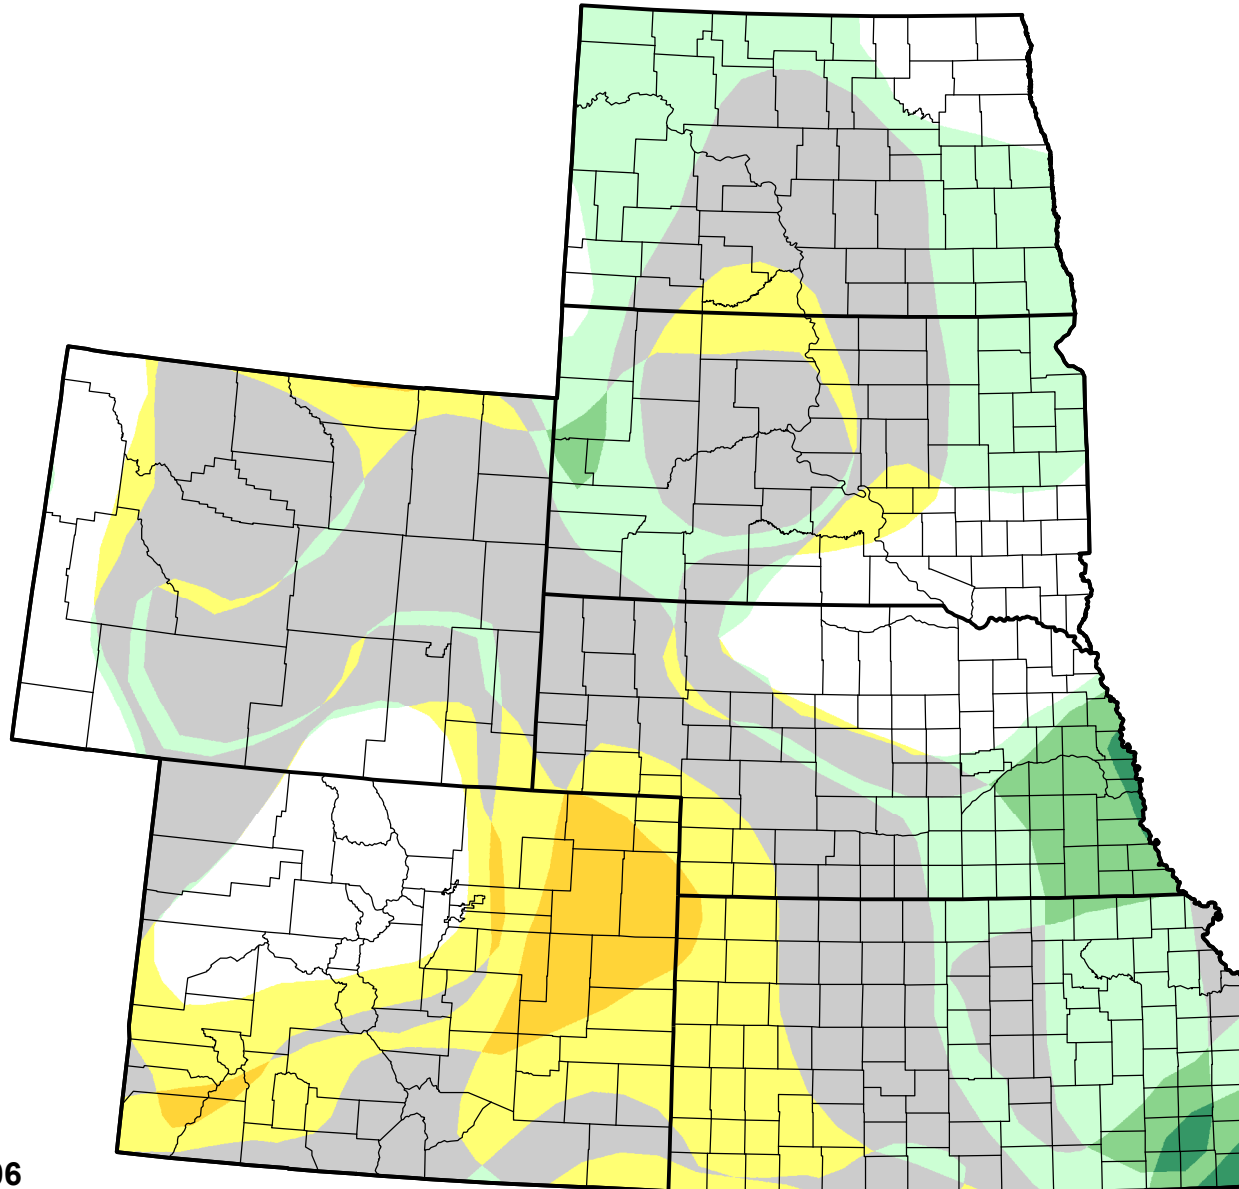

U.S. Drought Monitor Class Change - High Plains

8 Week

May 16, 2006
compared to
March 23, 2006

droughtmonitor.unl.edu