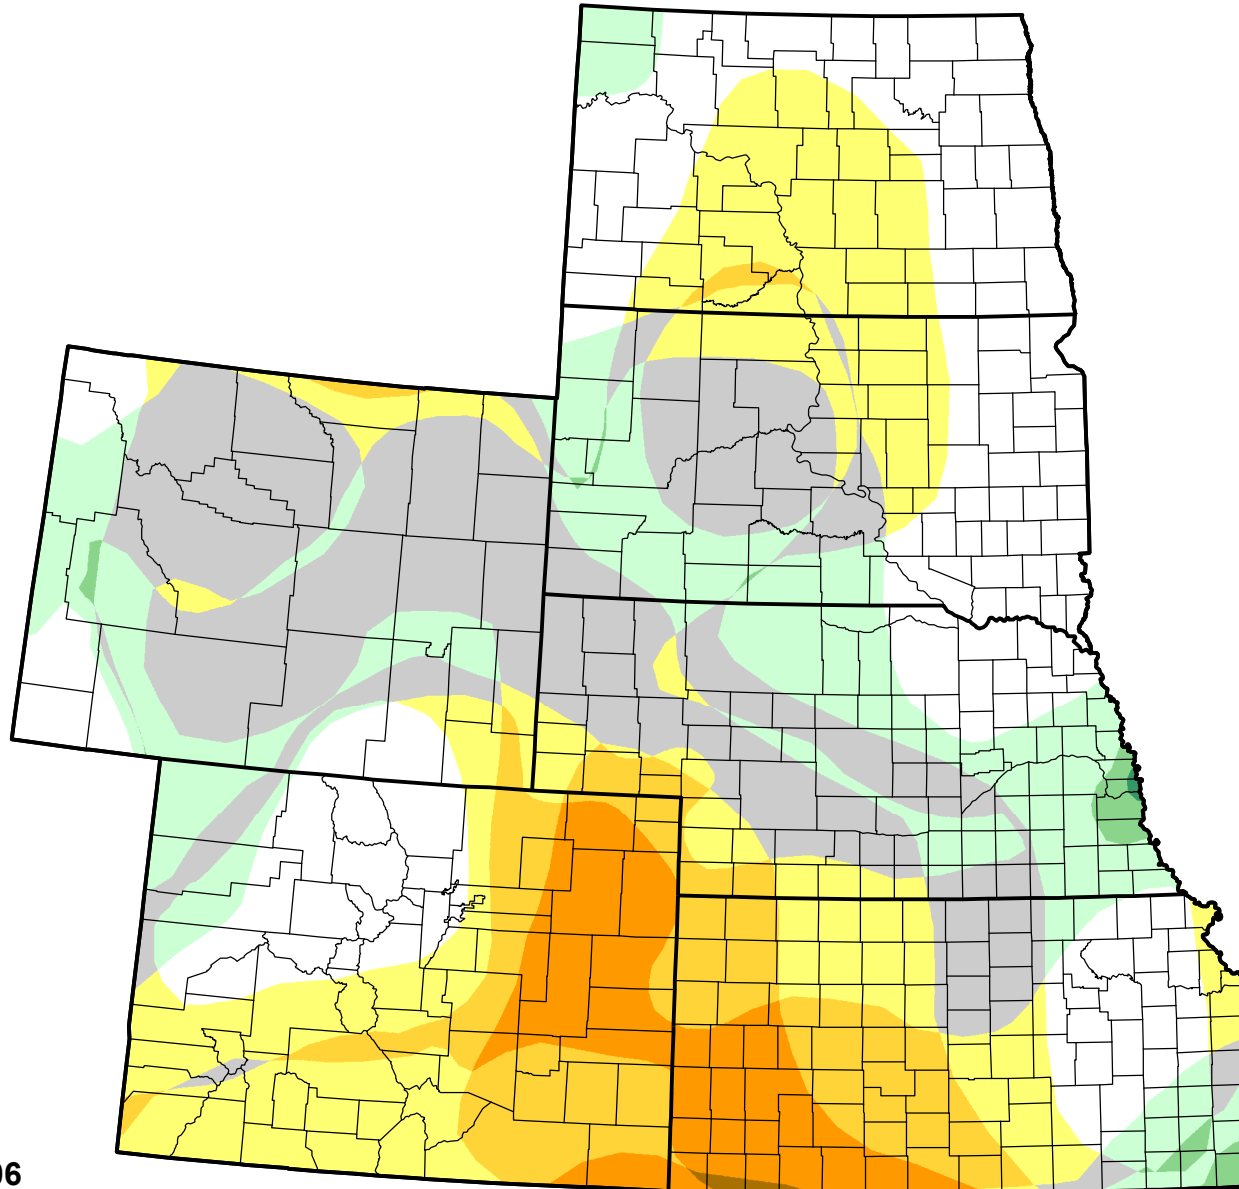

U.S. Drought Monitor Class Change - High Plains

Start of Calendar Year

May 16, 2006
compared to
January 5, 2006

droughtmonitor.unl.edu

- 5 Class Degradation
- 4 Class Degradation
- 3 Class Degradation
- 2 Class Degradation
- 1 Class Degradation
- No Change
- 1 Class Improvement
- 2 Class Improvement
- 3 Class Improvement
- 4 Class Improvement
- 5 Class Improvement