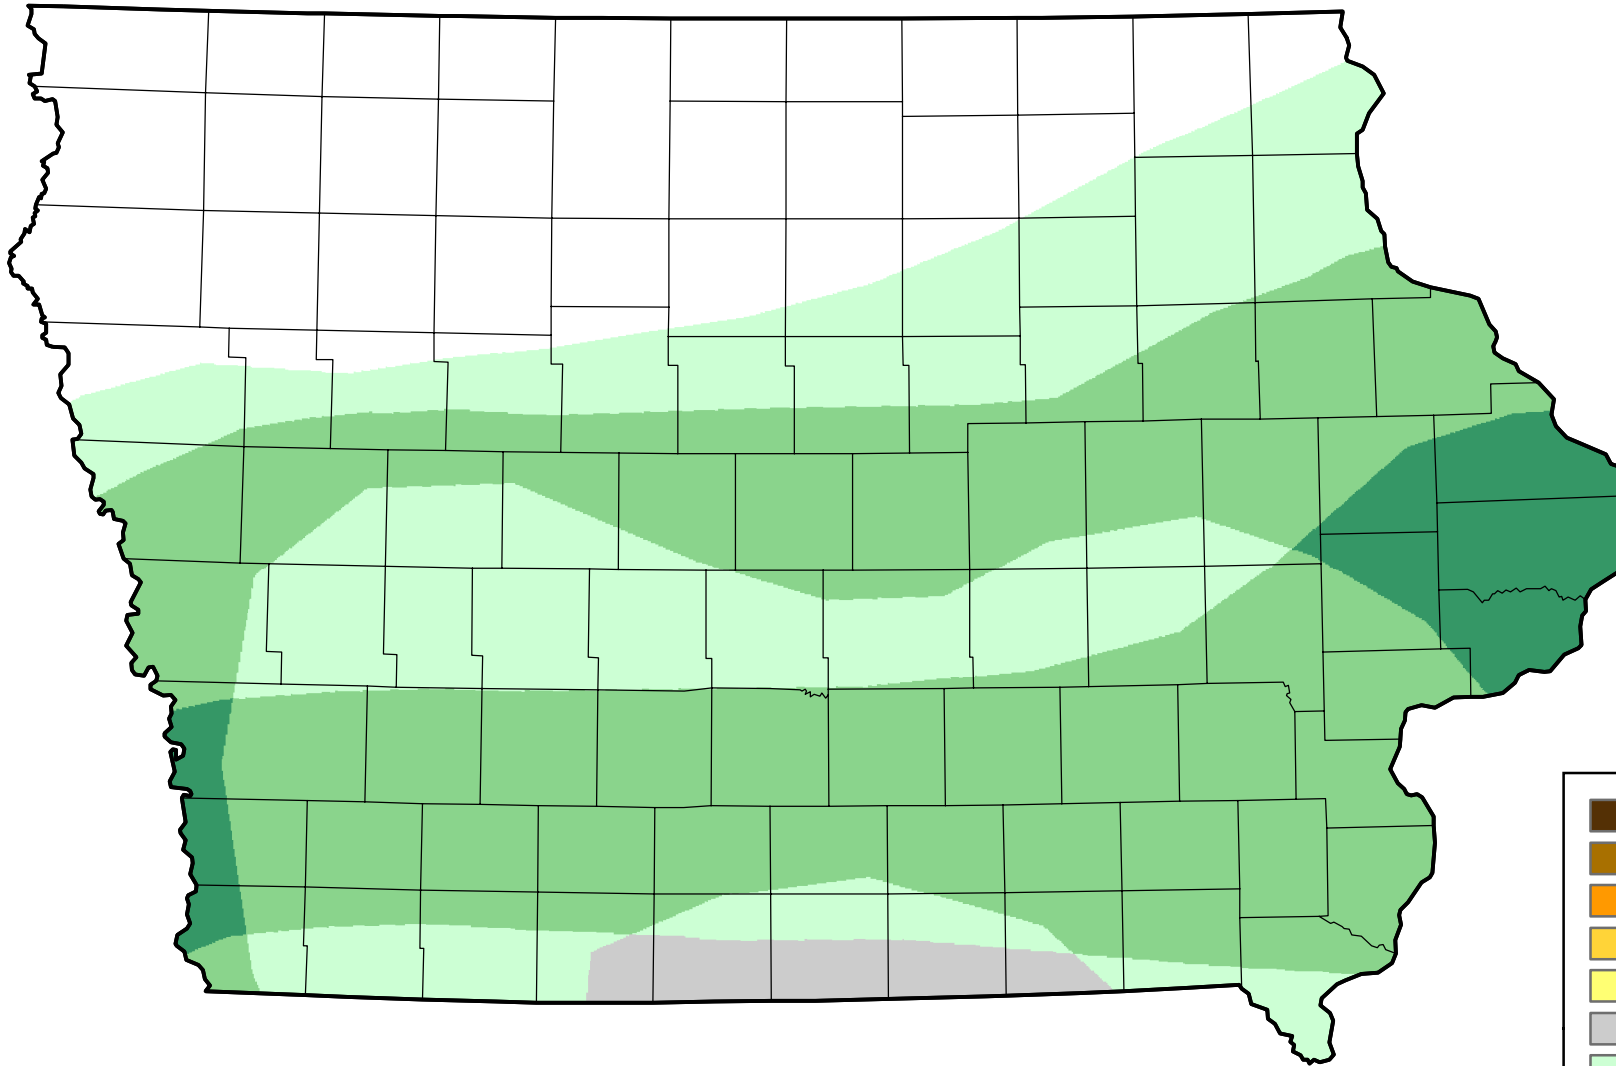

# U.S. Drought Monitor Class Change - Iowa

## 13 Week

May 16, 2006  
compared to  
February 16, 2006

[droughtmonitor.unl.edu](http://droughtmonitor.unl.edu)

- 5 Class Degradation
- 4 Class Degradation
- 3 Class Degradation
- 2 Class Degradation
- 1 Class Degradation
- No Change
- 1 Class Improvement
- 2 Class Improvement
- 3 Class Improvement
- 4 Class Improvement
- 5 Class Improvement