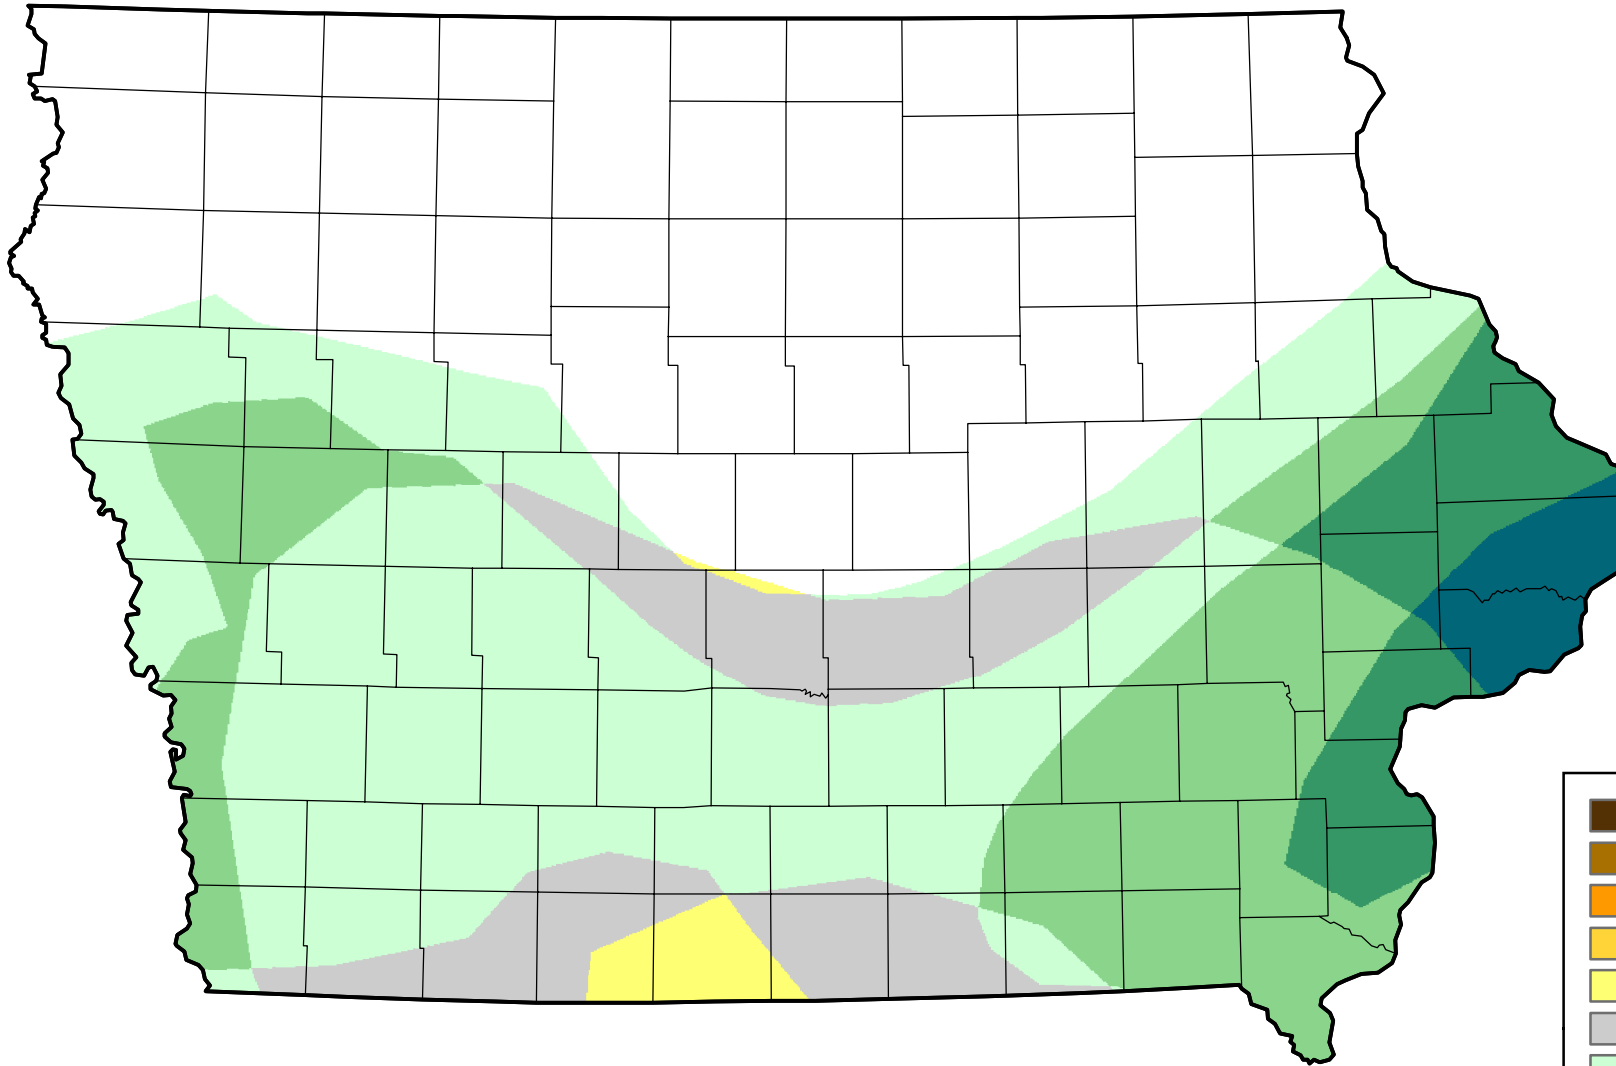

U.S. Drought Monitor Class Change - Iowa

Start of Water Year

May 16, 2006
compared to
September 29, 2005

droughtmonitor.unl.edu

-  5 Class Degradation
-  4 Class Degradation
-  3 Class Degradation
-  2 Class Degradation
-  1 Class Degradation
-  No Change
-  1 Class Improvement
-  2 Class Improvement
-  3 Class Improvement
-  4 Class Improvement
-  5 Class Improvement