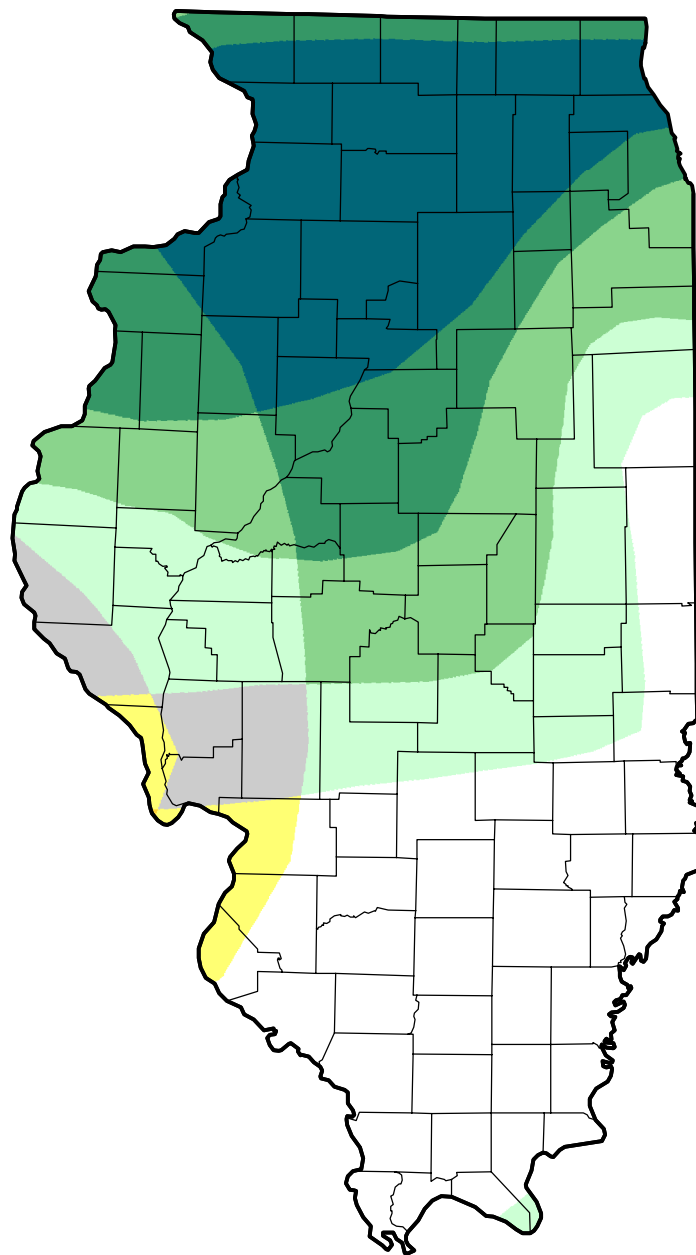

U.S. Drought Monitor Class Change - Illinois

26 Week

May 16, 2006
compared to
November 17, 2005

droughtmonitor.unl.edu

- 5 Class Degradation
- 4 Class Degradation
- 3 Class Degradation
- 2 Class Degradation
- 1 Class Degradation
- No Change
- 1 Class Improvement
- 2 Class Improvement
- 3 Class Improvement
- 4 Class Improvement
- 5 Class Improvement