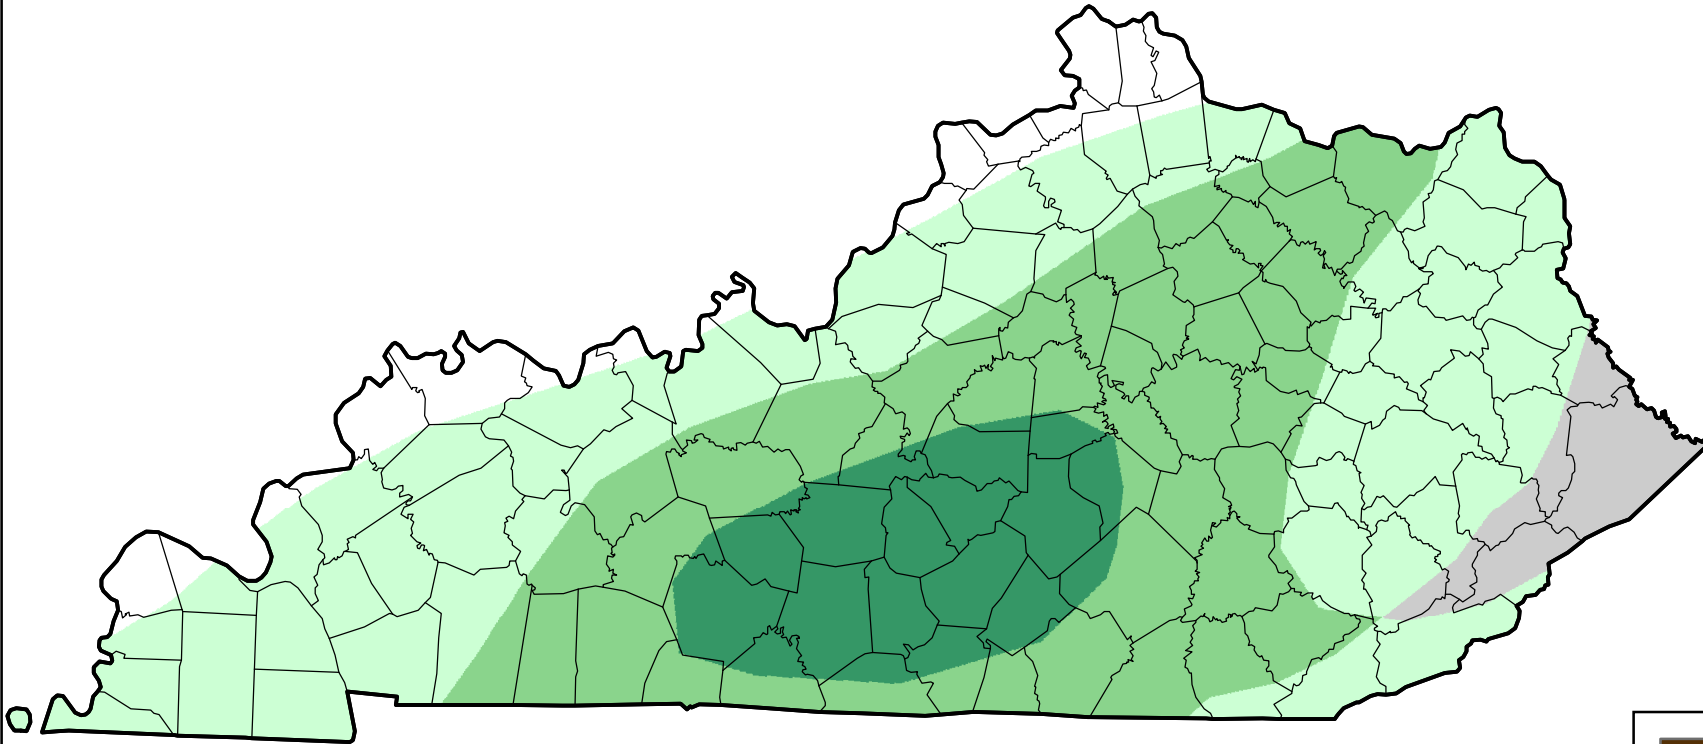

U.S. Drought Monitor Class Change - Kentucky

Start of Calendar Year

May 16, 2006
compared to
January 5, 2006

droughtmonitor.unl.edu