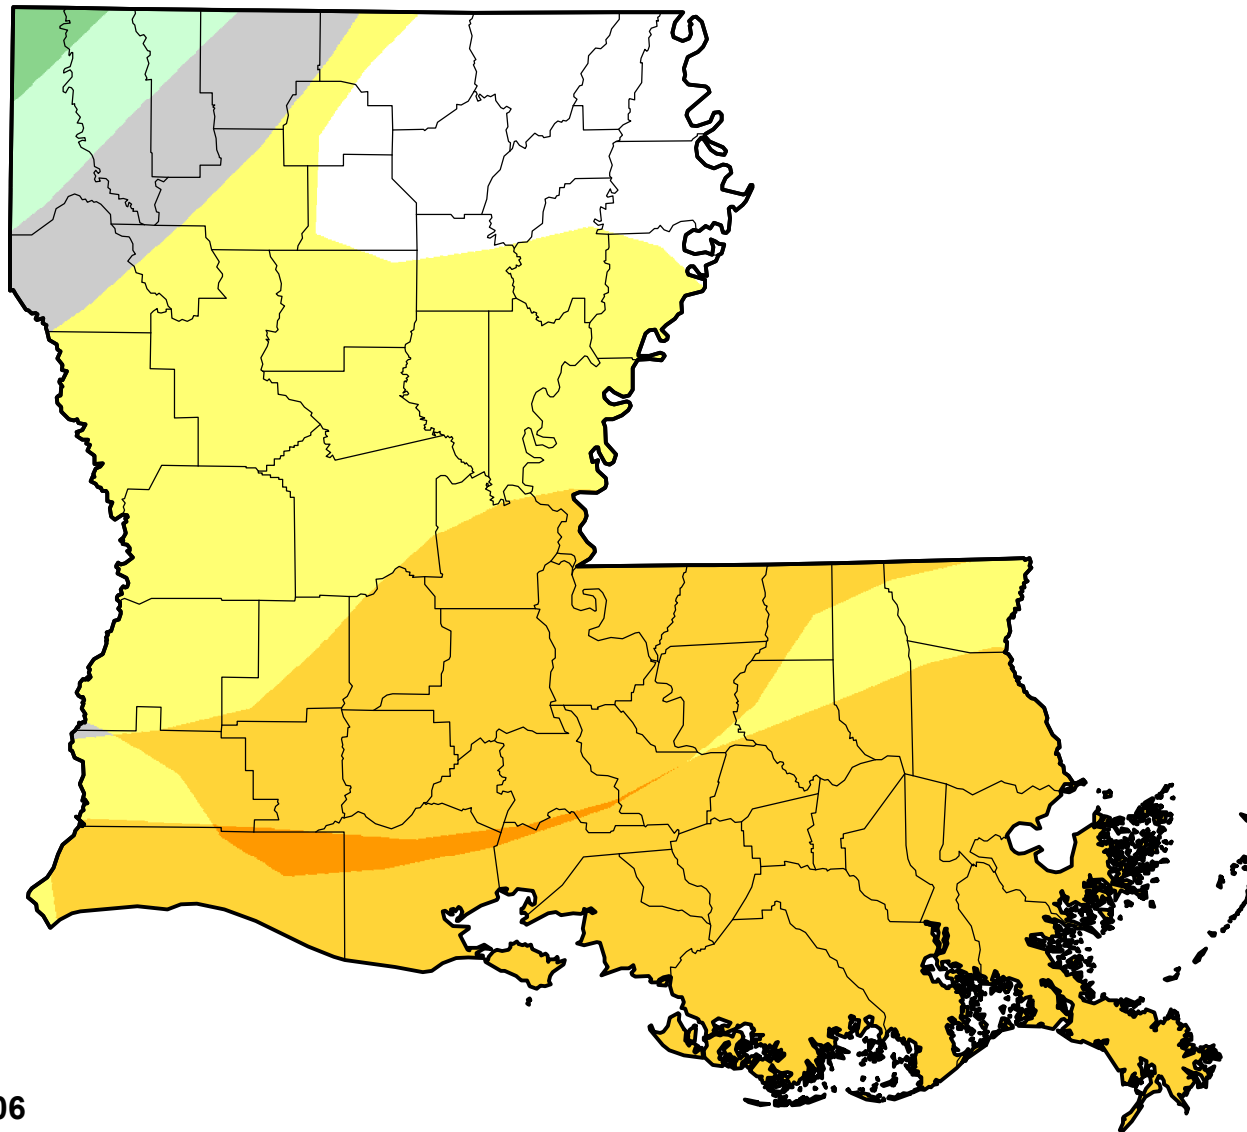

# U.S. Drought Monitor Class Change - Louisiana

## 13 Week

May 16, 2006  
compared to  
February 16, 2006

[droughtmonitor.unl.edu](http://droughtmonitor.unl.edu)

-  5 Class Degradation
-  4 Class Degradation
-  3 Class Degradation
-  2 Class Degradation
-  1 Class Degradation
-  No Change
-  1 Class Improvement
-  2 Class Improvement
-  3 Class Improvement
-  4 Class Improvement
-  5 Class Improvement