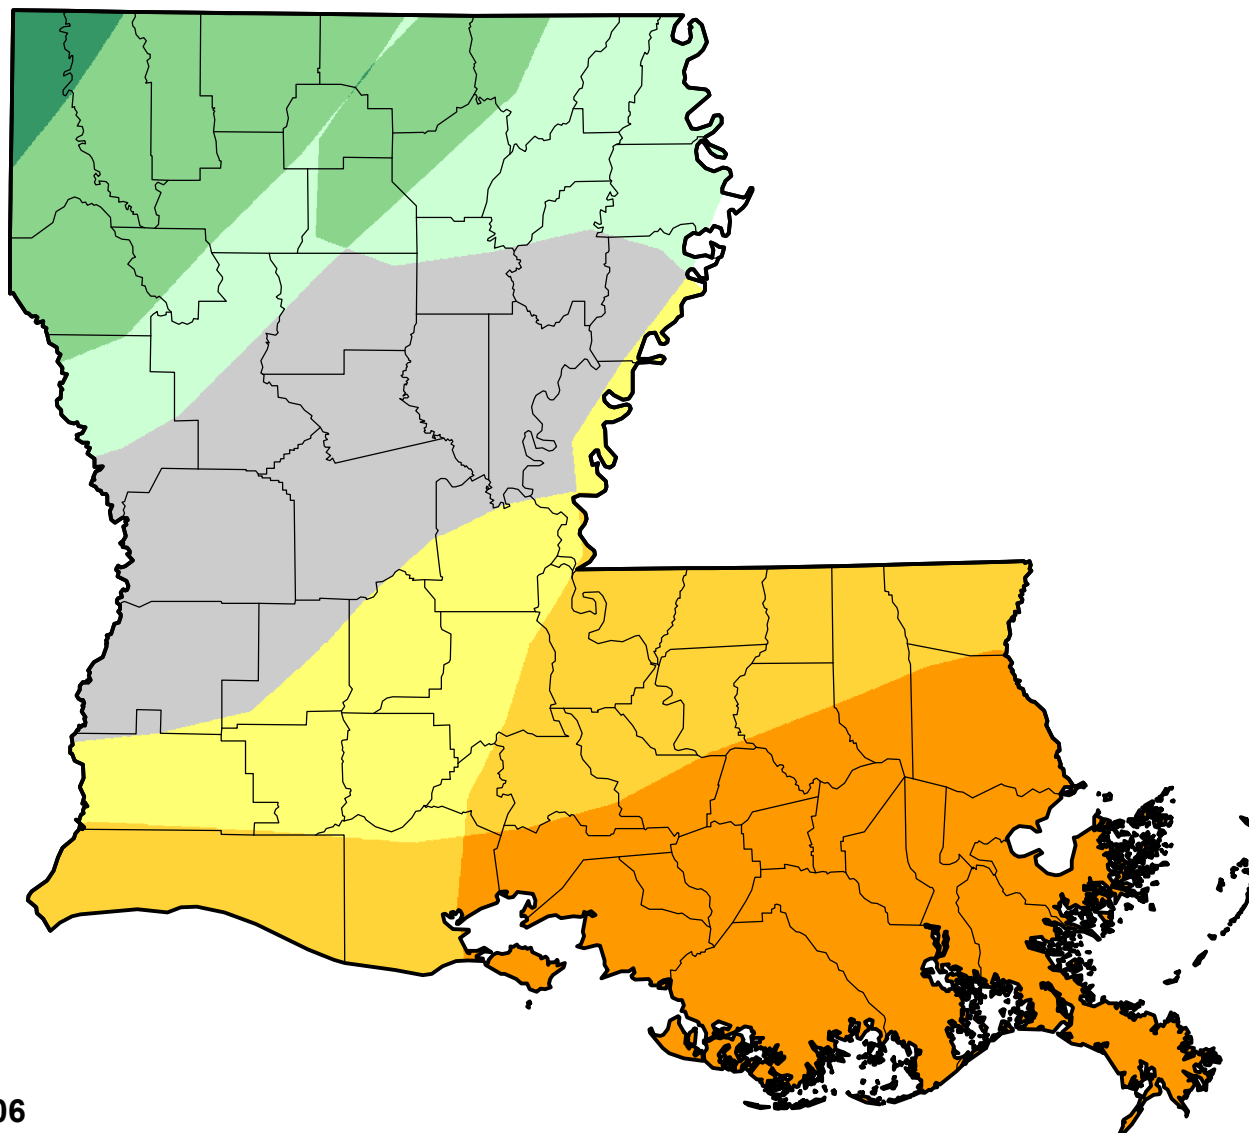

U.S. Drought Monitor Class Change - Louisiana

Start of Calendar Year

May 16, 2006
compared to
January 5, 2006

droughtmonitor.unl.edu

- | | |
|---|---------------------|
|  | 5 Class Degradation |
|  | 4 Class Degradation |
|  | 3 Class Degradation |
|  | 2 Class Degradation |
|  | 1 Class Degradation |
|  | No Change |
|  | 1 Class Improvement |
|  | 2 Class Improvement |
|  | 3 Class Improvement |
|  | 4 Class Improvement |
|  | 5 Class Improvement |