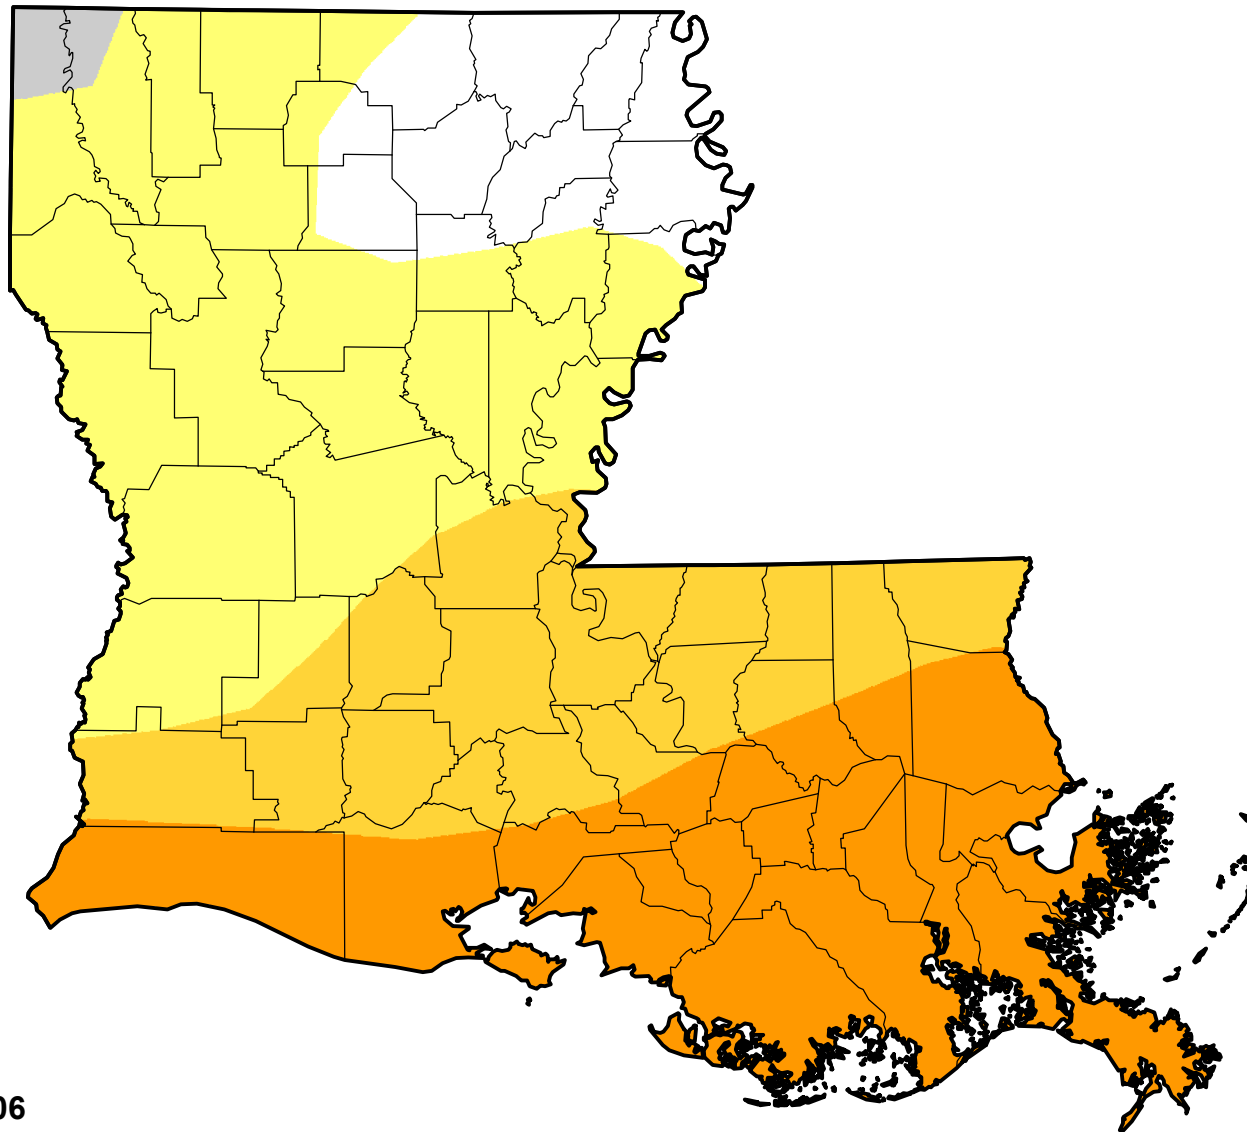

U.S. Drought Monitor Class Change - Louisiana

Start of Water Year

May 16, 2006
compared to
September 29, 2005

-  5 Class Degradation
-  4 Class Degradation
-  3 Class Degradation
-  2 Class Degradation
-  1 Class Degradation
-  No Change
-  1 Class Improvement
-  2 Class Improvement
-  3 Class Improvement
-  4 Class Improvement
-  5 Class Improvement