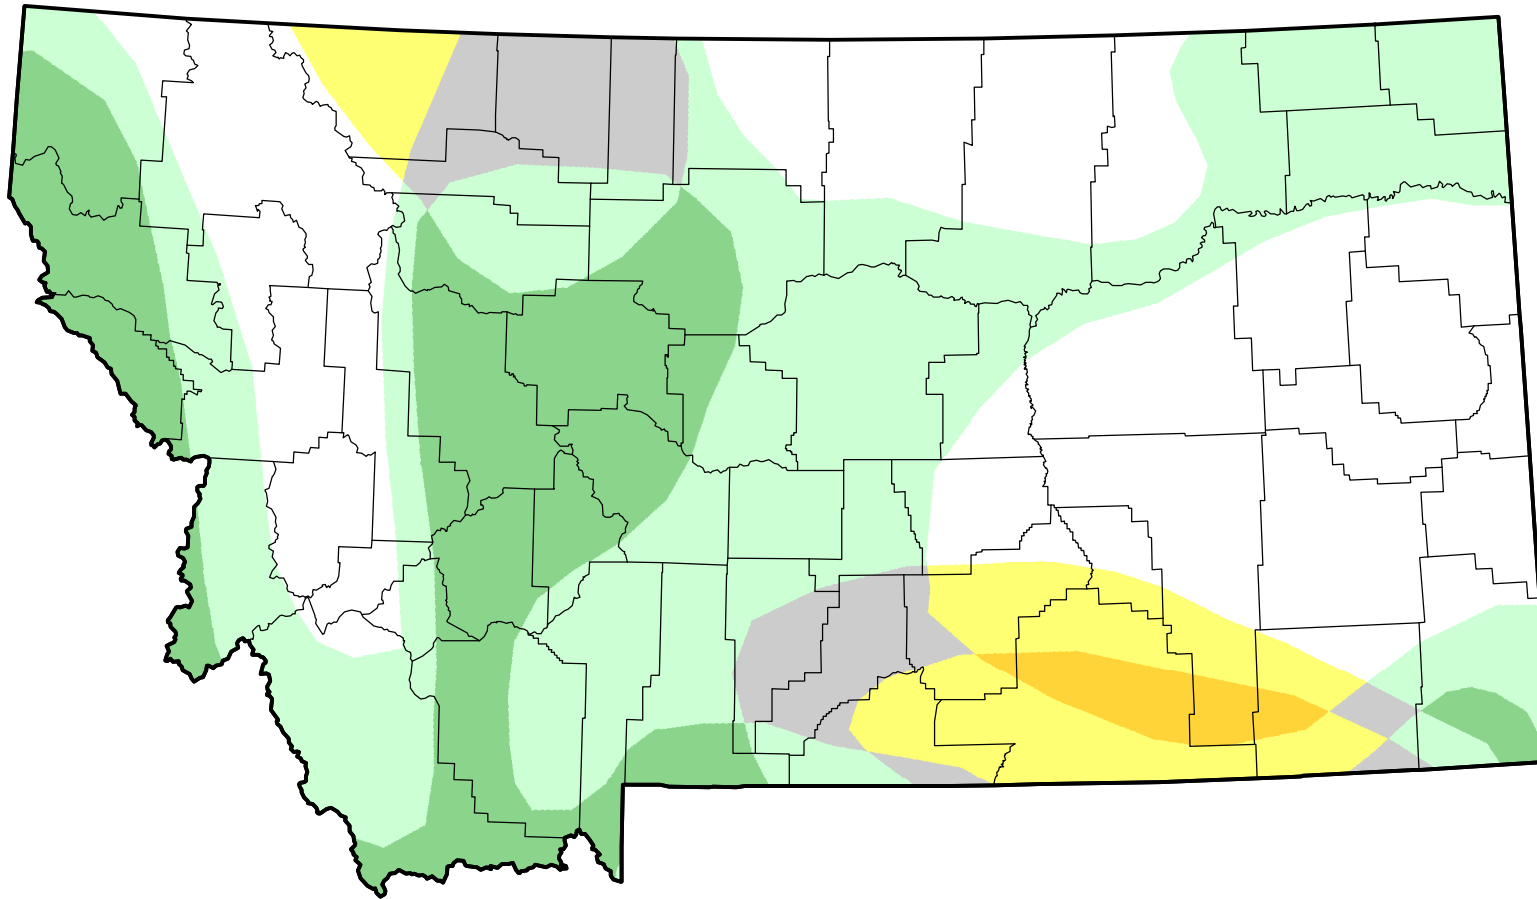

U.S. Drought Monitor Class Change - Montana

26 Week

May 16, 2006
compared to
November 17, 2005

droughtmonitor.unl.edu

-  5 Class Degradation
-  4 Class Degradation
-  3 Class Degradation
-  2 Class Degradation
-  1 Class Degradation
-  No Change
-  1 Class Improvement
-  2 Class Improvement
-  3 Class Improvement
-  4 Class Improvement
-  5 Class Improvement