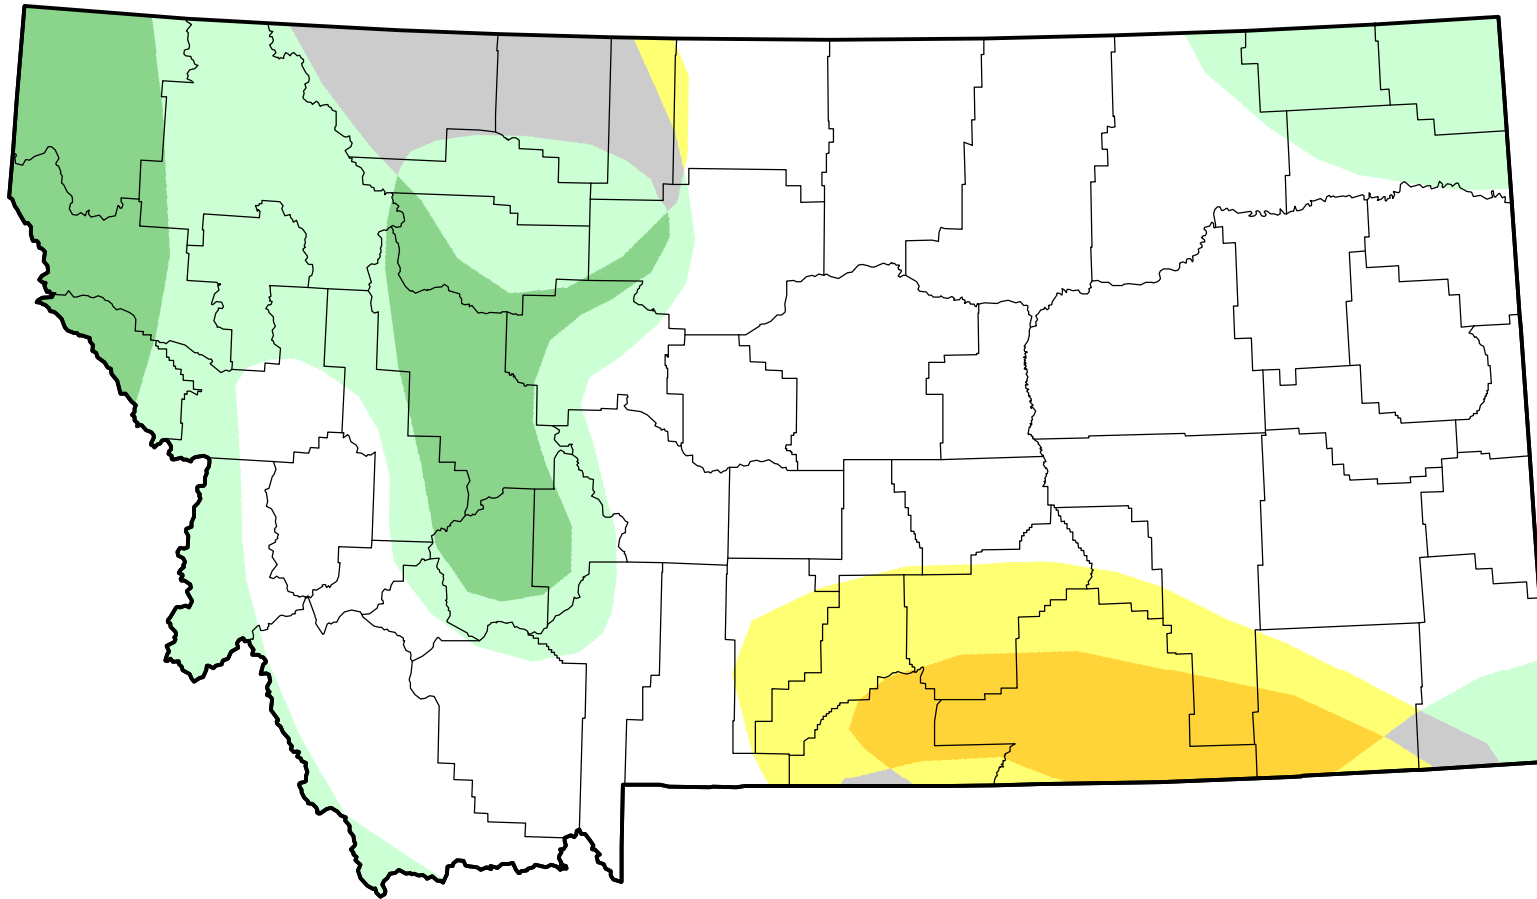

U.S. Drought Monitor Class Change - Montana

Start of Calendar Year

May 16, 2006
compared to
January 5, 2006

droughtmonitor.unl.edu

- 5 Class Degradation
- 4 Class Degradation
- 3 Class Degradation
- 2 Class Degradation
- 1 Class Degradation
- No Change
- 1 Class Improvement
- 2 Class Improvement
- 3 Class Improvement
- 4 Class Improvement
- 5 Class Improvement