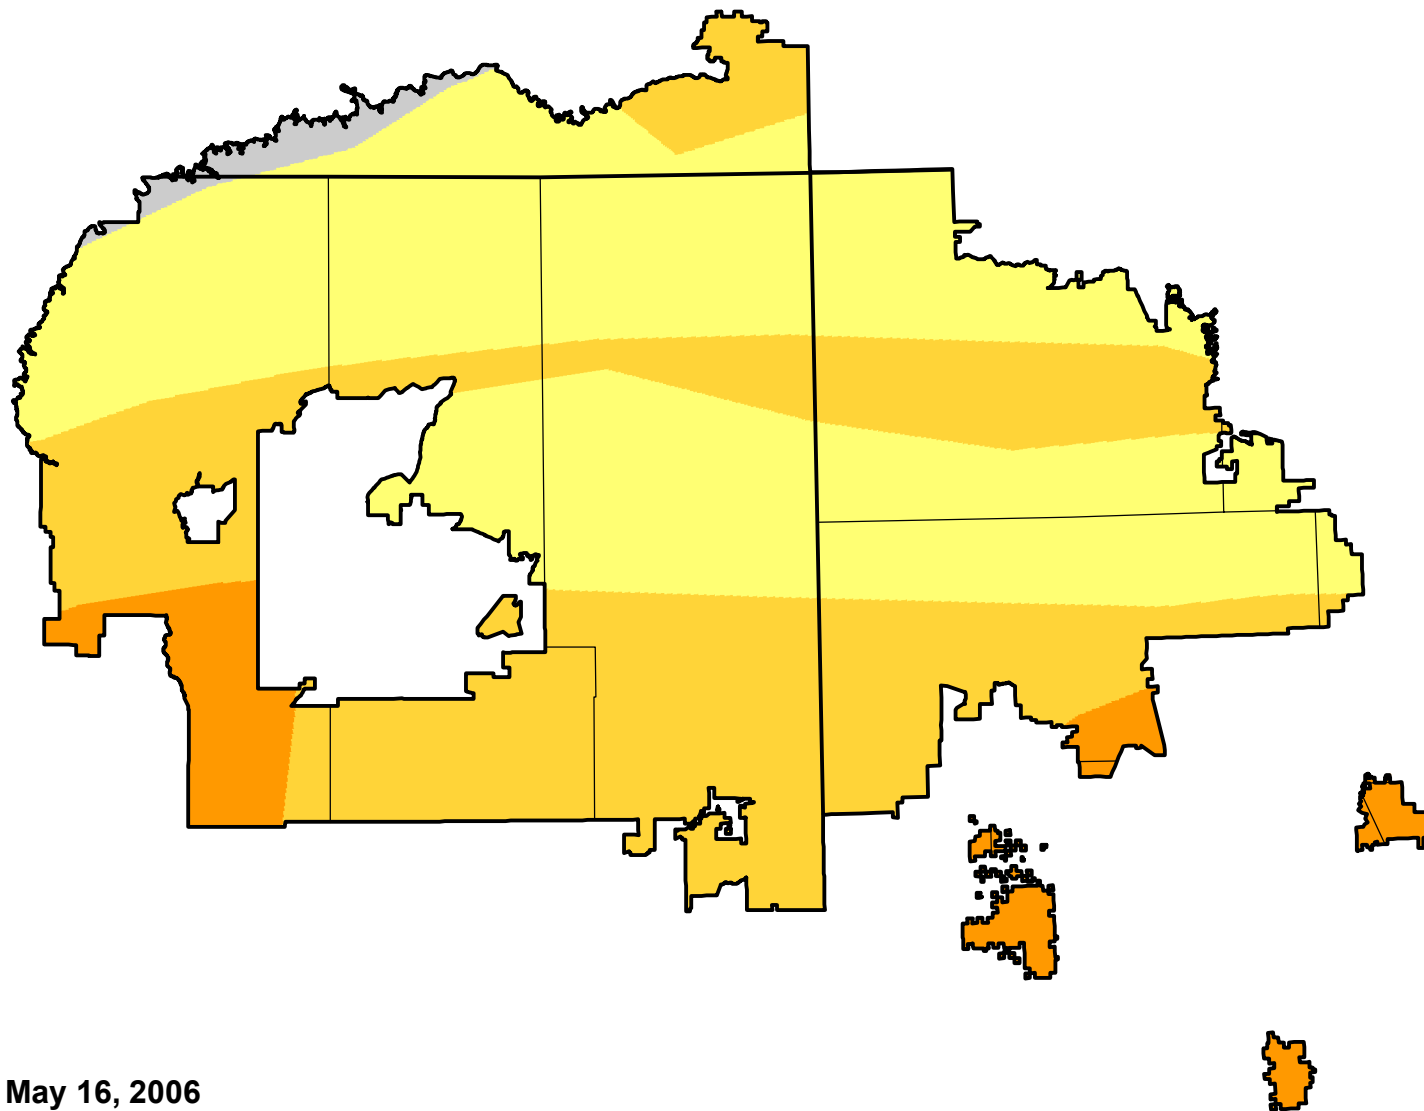

# U.S. Drought Monitor Class Change - Navajo

Start of Calendar Year

May 16, 2006  
compared to  
January 5, 2006

[droughtmonitor.unl.edu](http://droughtmonitor.unl.edu)

-  5 Class Degradation
-  4 Class Degradation
-  3 Class Degradation
-  2 Class Degradation
-  1 Class Degradation
-  No Change
-  1 Class Improvement
-  2 Class Improvement
-  3 Class Improvement
-  4 Class Improvement
-  5 Class Improvement