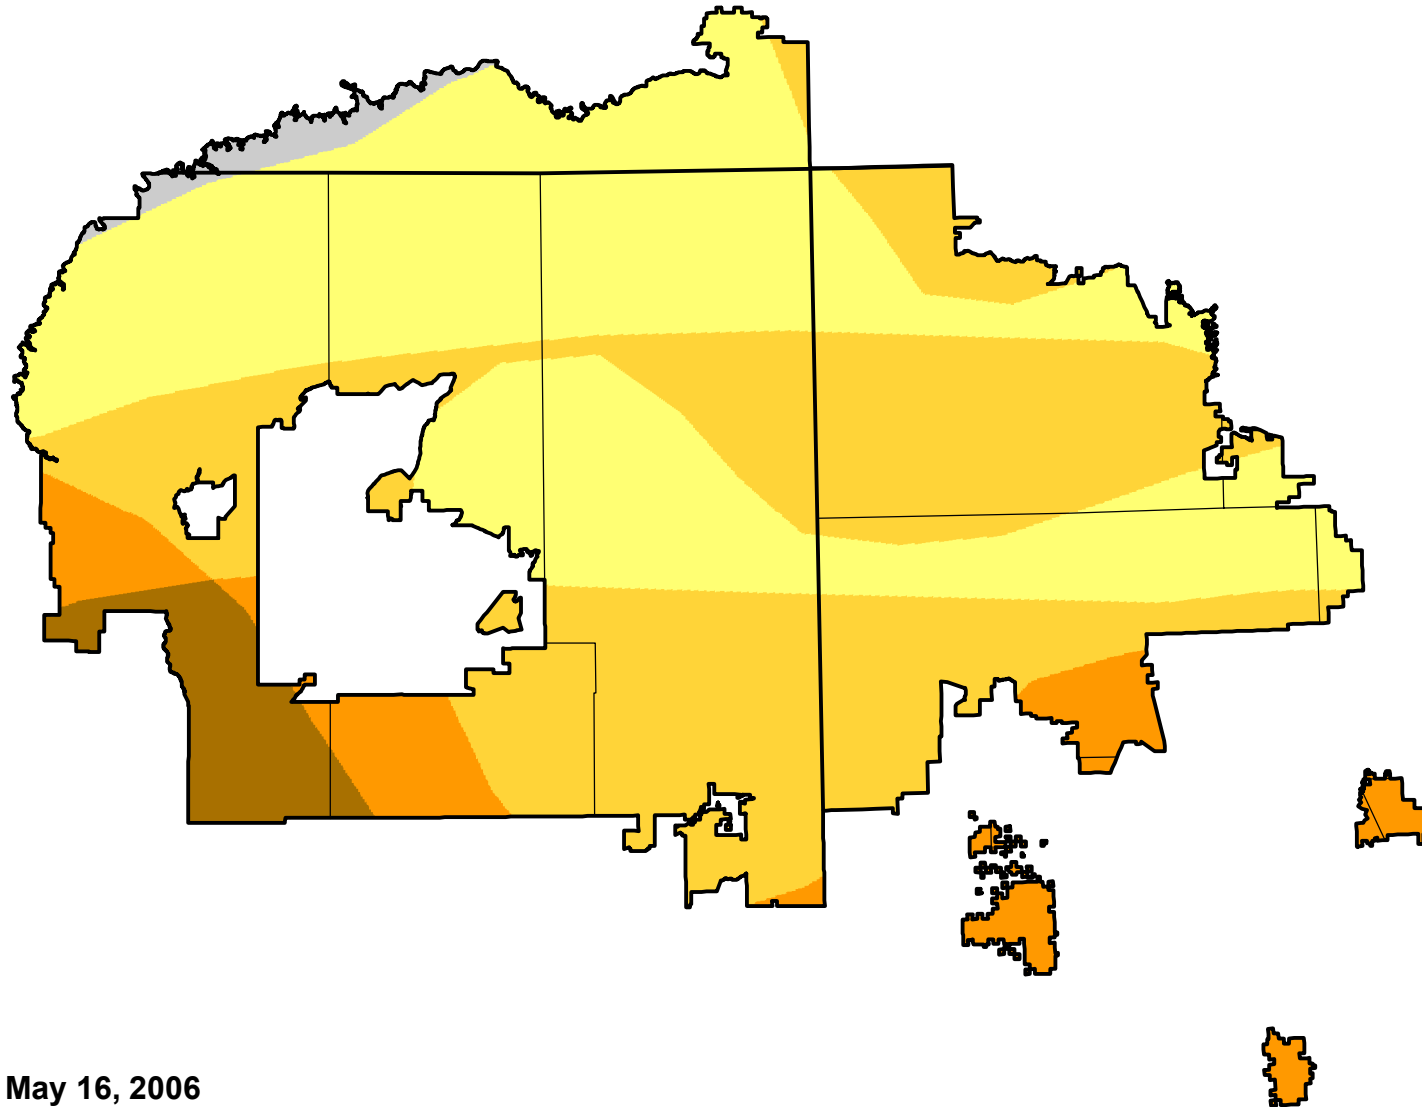

U.S. Drought Monitor Class Change - Navajo

Start of Water Year

May 16, 2006
compared to
September 29, 2005

droughtmonitor.unl.edu

- | | |
|---|---------------------|
|  | 5 Class Degradation |
|  | 4 Class Degradation |
|  | 3 Class Degradation |
|  | 2 Class Degradation |
|  | 1 Class Degradation |
|  | No Change |
|  | 1 Class Improvement |
|  | 2 Class Improvement |
|  | 3 Class Improvement |
|  | 4 Class Improvement |
|  | 5 Class Improvement |