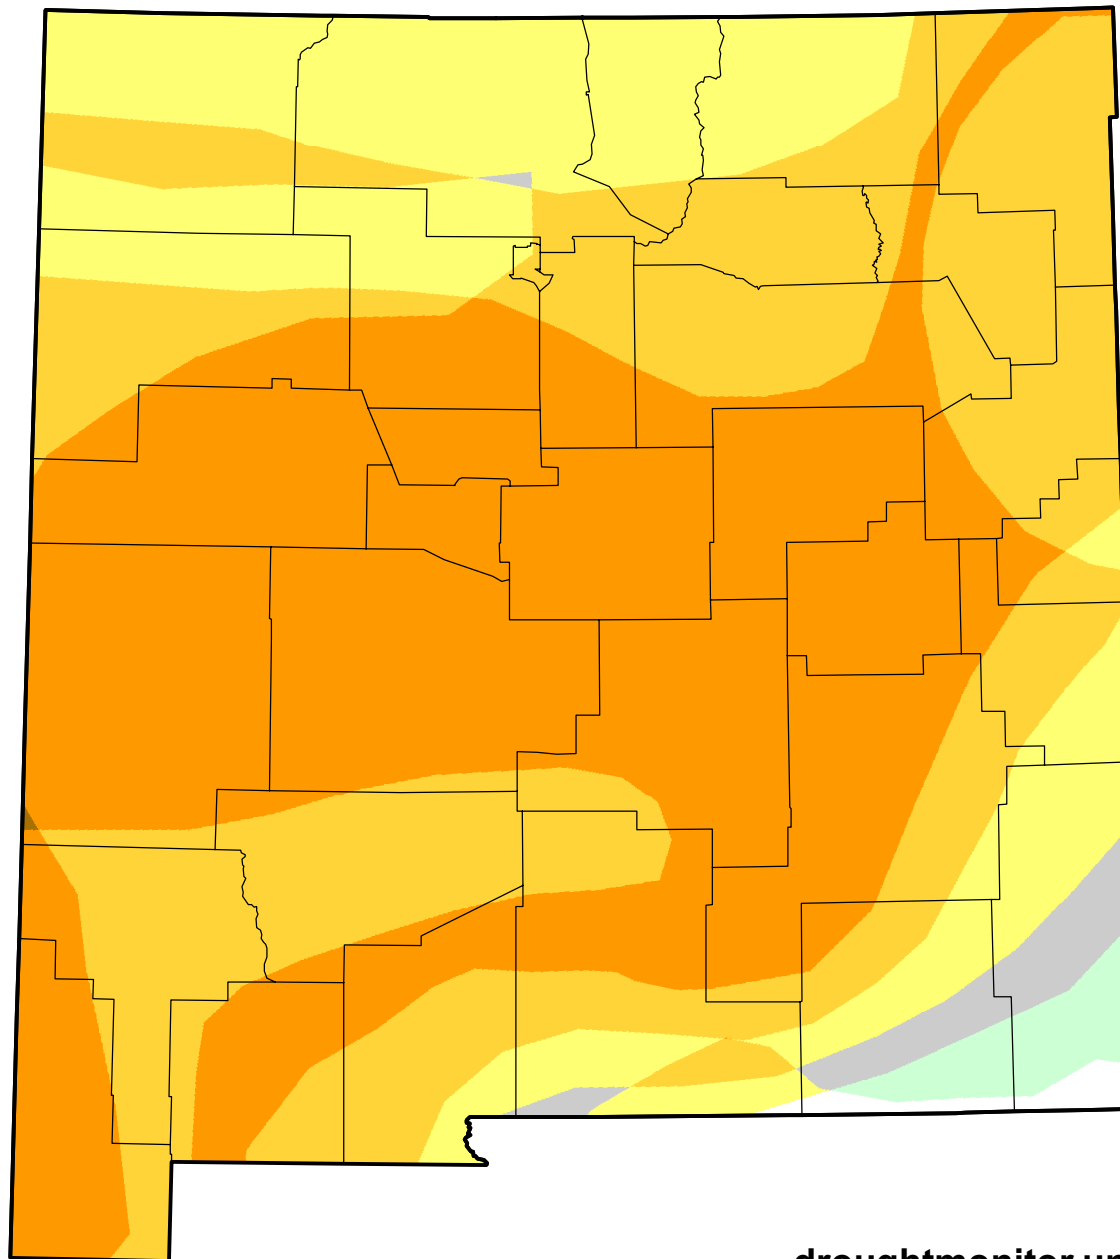

U.S. Drought Monitor Class Change - New Mexico

Start of Calendar Year

May 16, 2006
compared to
January 5, 2006

-  5 Class Degradation
-  4 Class Degradation
-  3 Class Degradation
-  2 Class Degradation
-  1 Class Degradation
-  No Change
-  1 Class Improvement
-  2 Class Improvement
-  3 Class Improvement
-  4 Class Improvement
-  5 Class Improvement