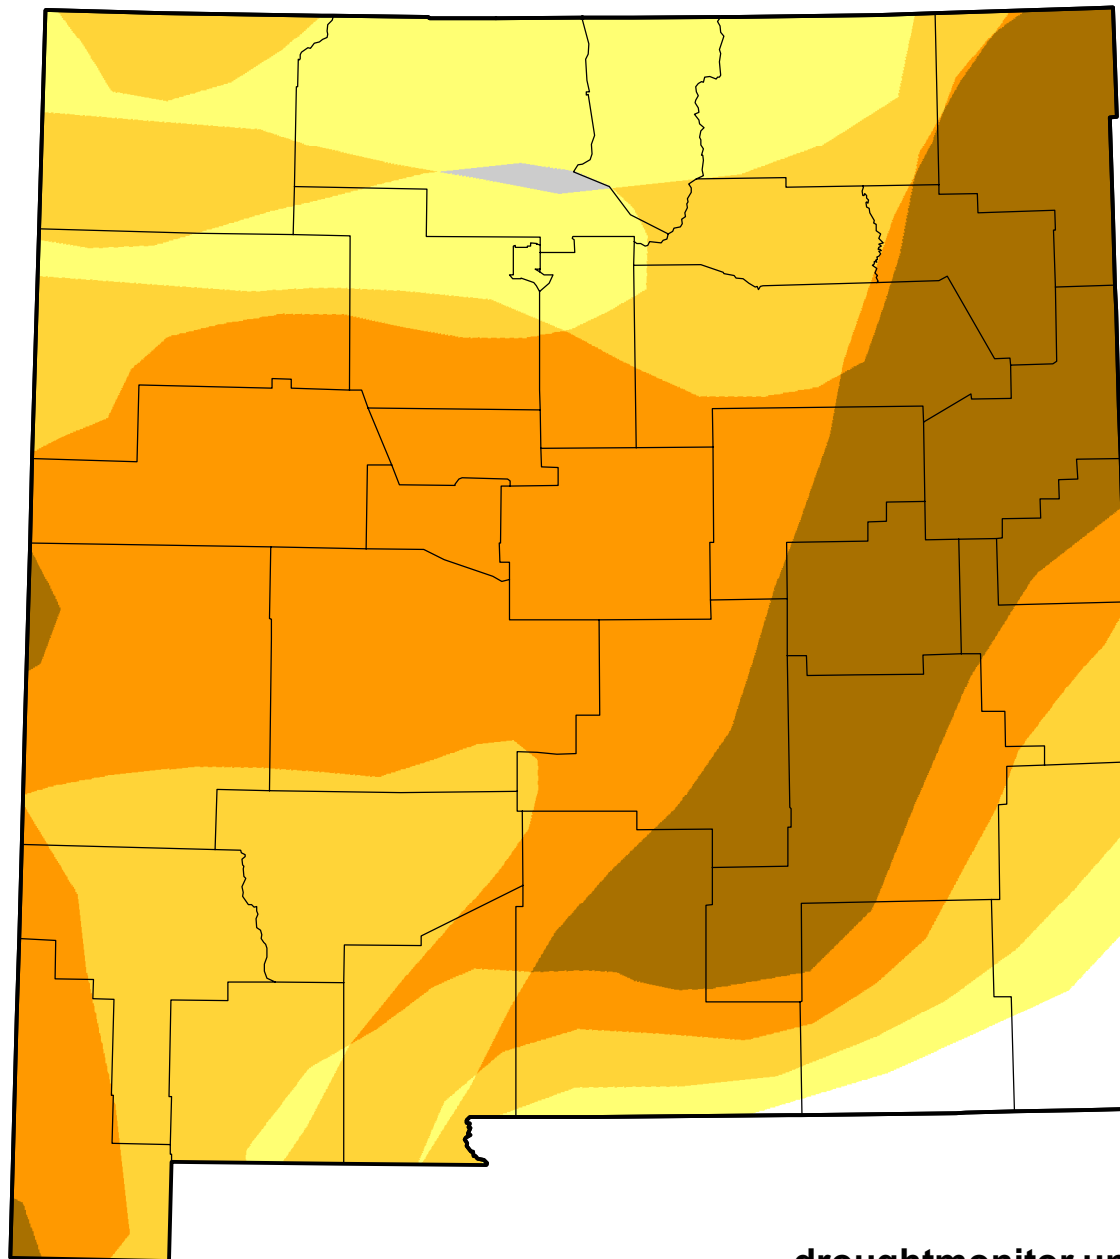

U.S. Drought Monitor Class Change - New Mexico

Start of Water Year

May 16, 2006
compared to
September 29, 2005

droughtmonitor.unl.edu

-  5 Class Degradation
-  4 Class Degradation
-  3 Class Degradation
-  2 Class Degradation
-  1 Class Degradation
-  No Change
-  1 Class Improvement
-  2 Class Improvement
-  3 Class Improvement
-  4 Class Improvement
-  5 Class Improvement