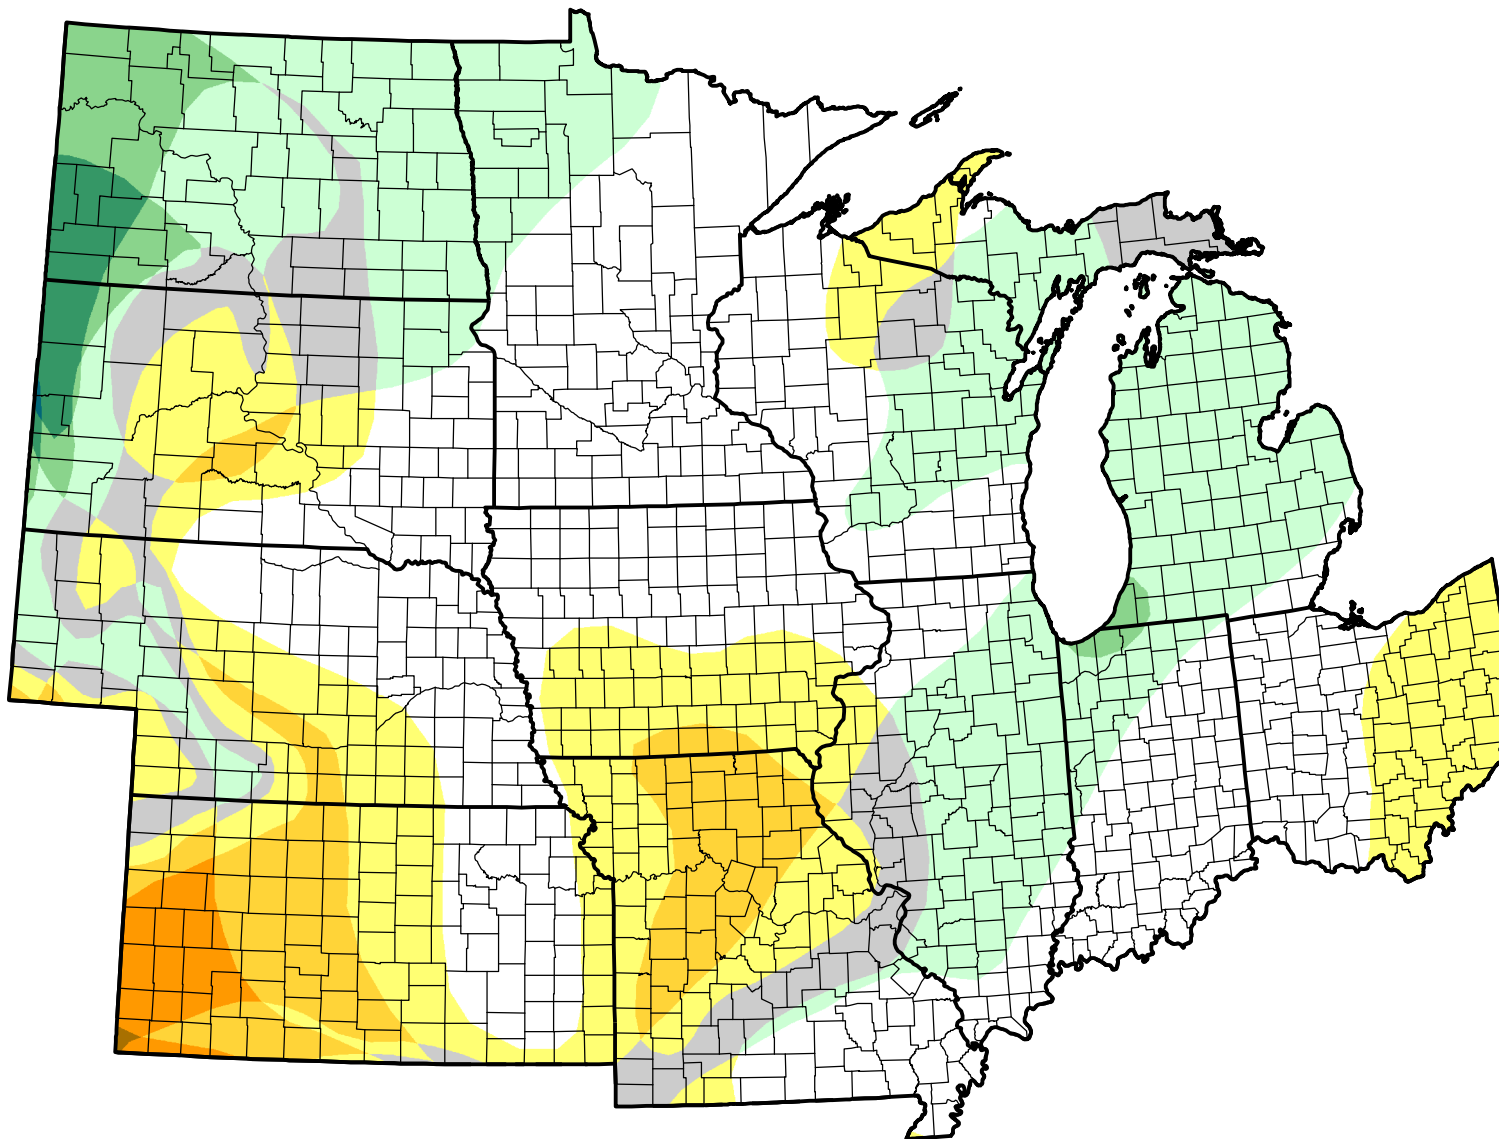

U.S. Drought Monitor Class Change - U2U North Central States 52 Week

May 16, 2006
compared to
May 19, 2005

droughtmonitor.unl.edu

- 5 Class Degradation
- 4 Class Degradation
- 3 Class Degradation
- 2 Class Degradation
- 1 Class Degradation
- No Change
- 1 Class Improvement
- 2 Class Improvement
- 3 Class Improvement
- 4 Class Improvement
- 5 Class Improvement