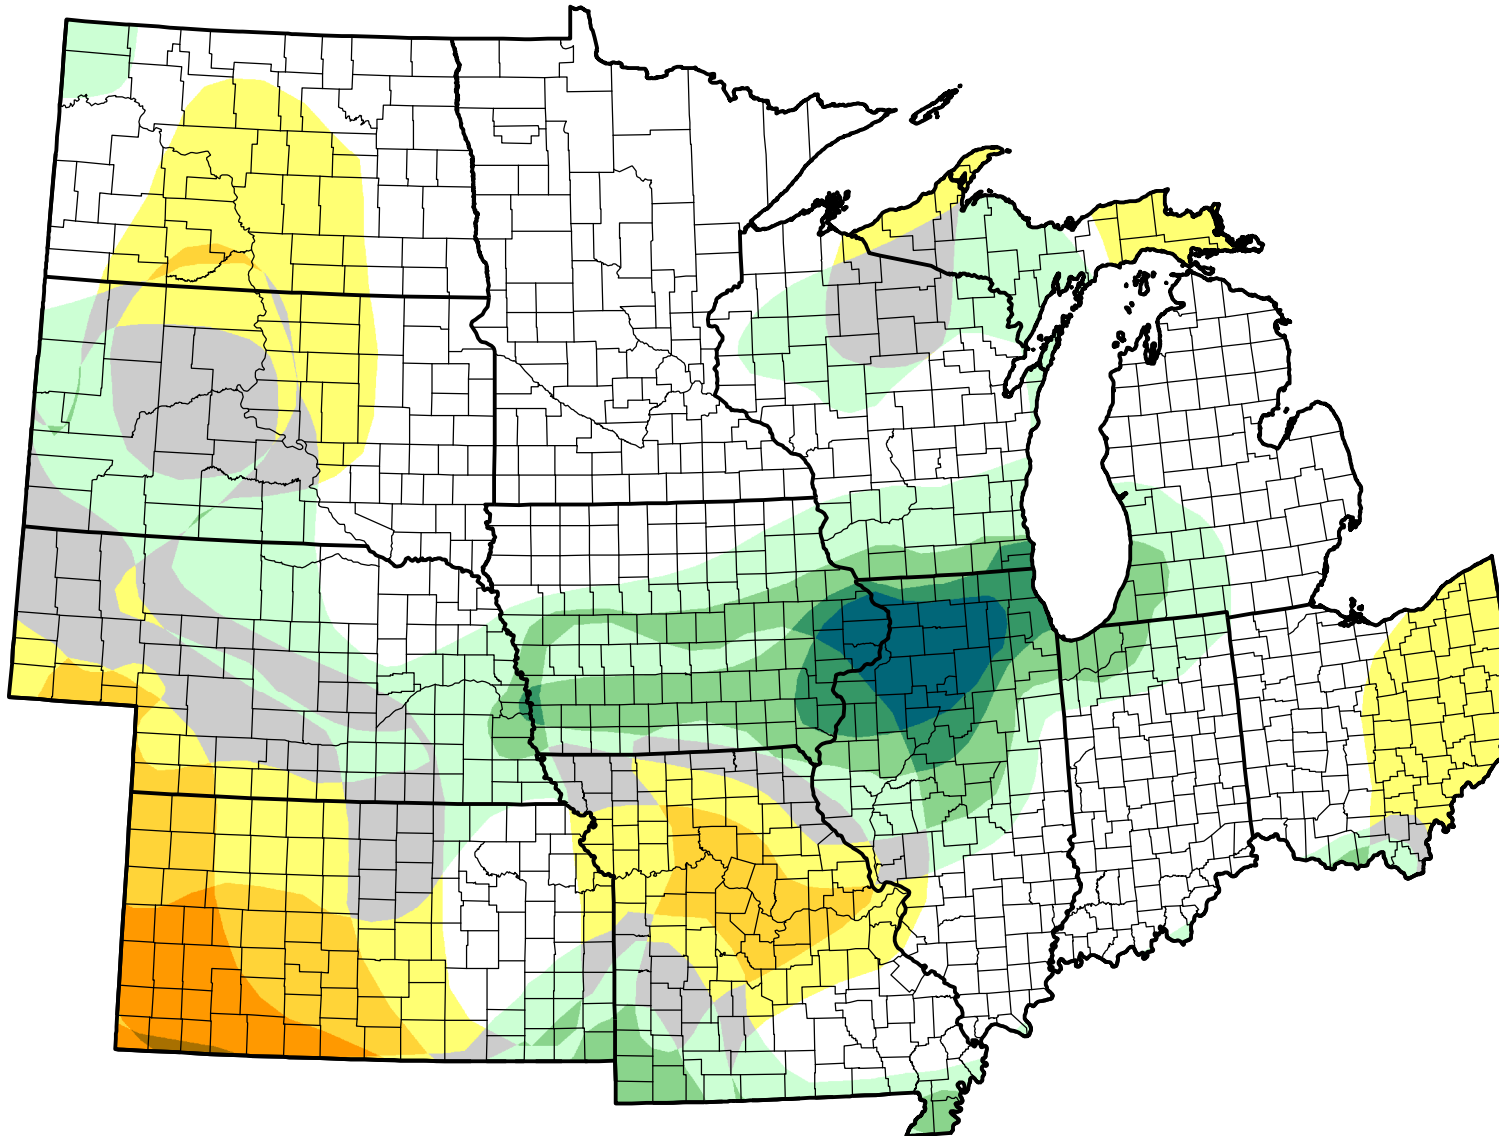

U.S. Drought Monitor Class Change - U2U North Central States

Start of Calendar Year

May 16, 2006
compared to
January 5, 2006

droughtmonitor.unl.edu