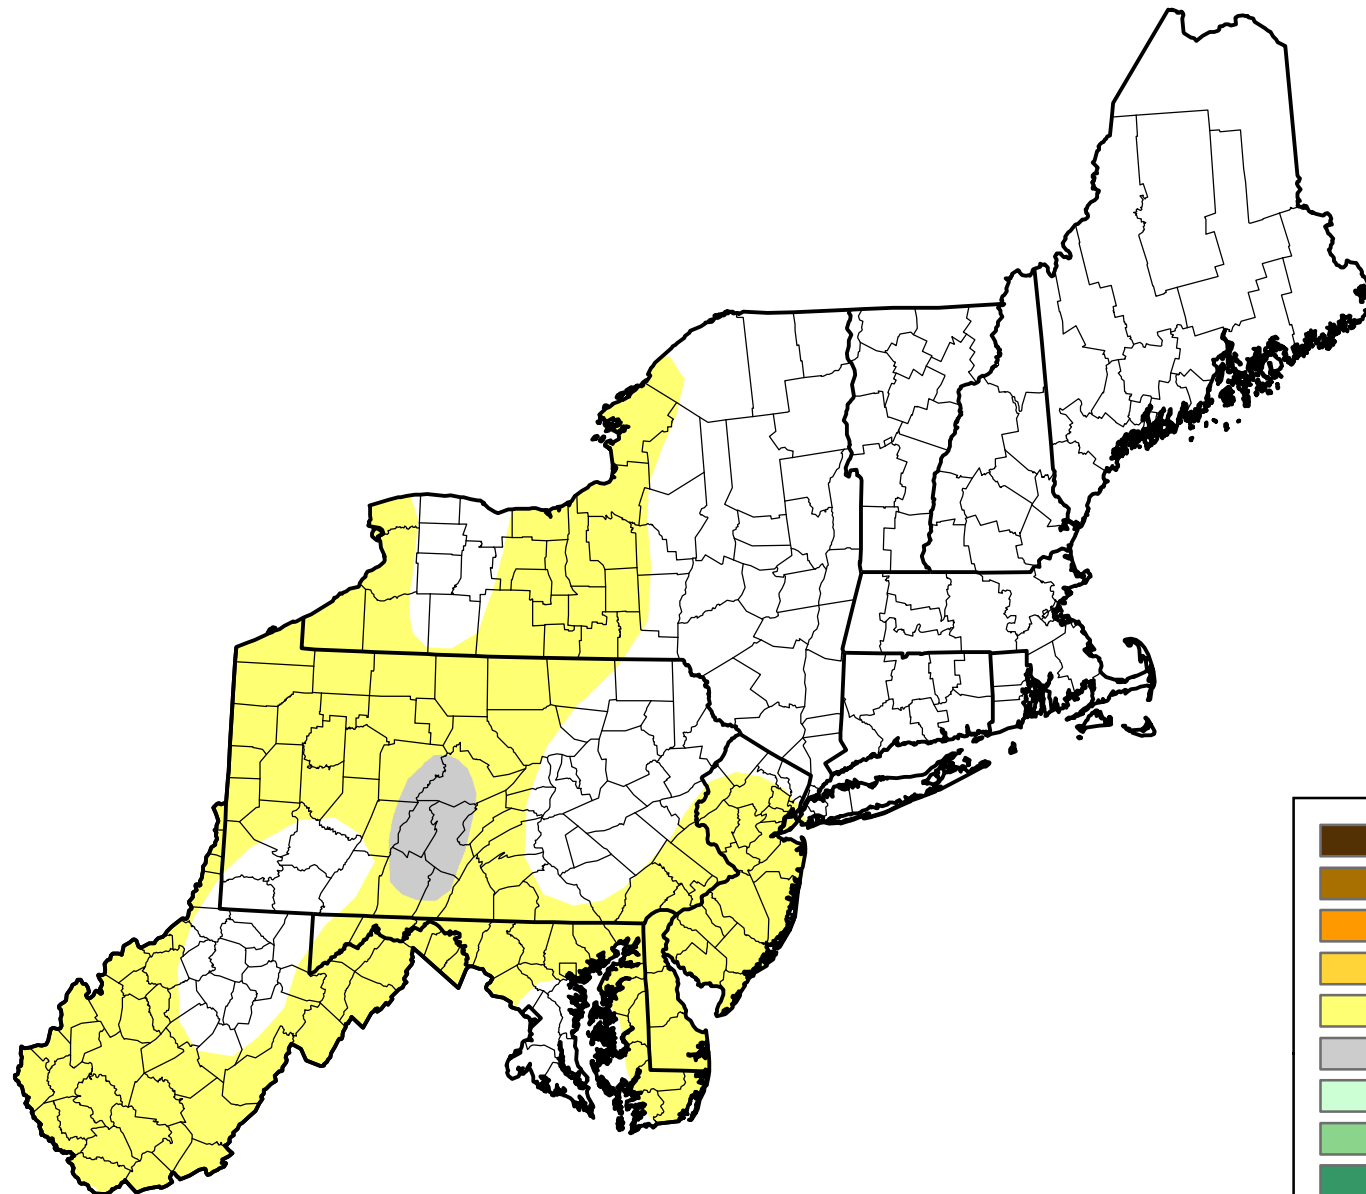

U.S. Drought Monitor Class Change - Northeast

52 Week

May 16, 2006
compared to
May 19, 2005

droughtmonitor.unl.edu