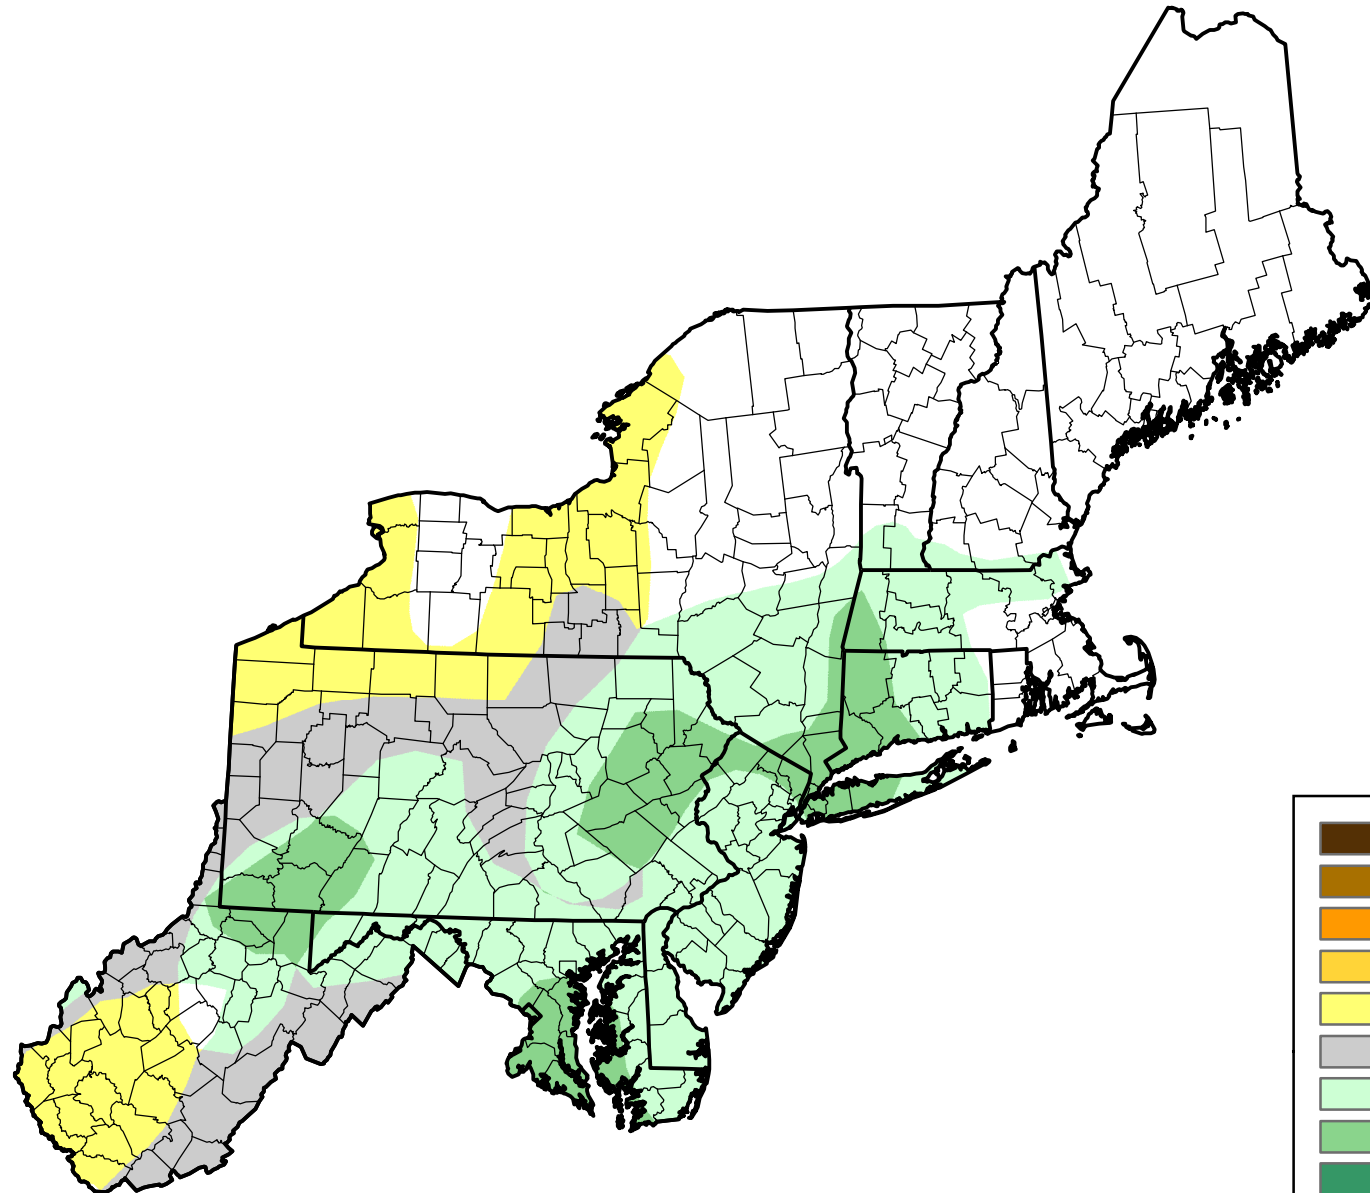

U.S. Drought Monitor Class Change - Northeast

Start of Water Year

May 16, 2006
compared to
September 29, 2005

droughtmonitor.unl.edu

-  5 Class Degradation
-  4 Class Degradation
-  3 Class Degradation
-  2 Class Degradation
-  1 Class Degradation
-  No Change
-  1 Class Improvement
-  2 Class Improvement
-  3 Class Improvement
-  4 Class Improvement
-  5 Class Improvement