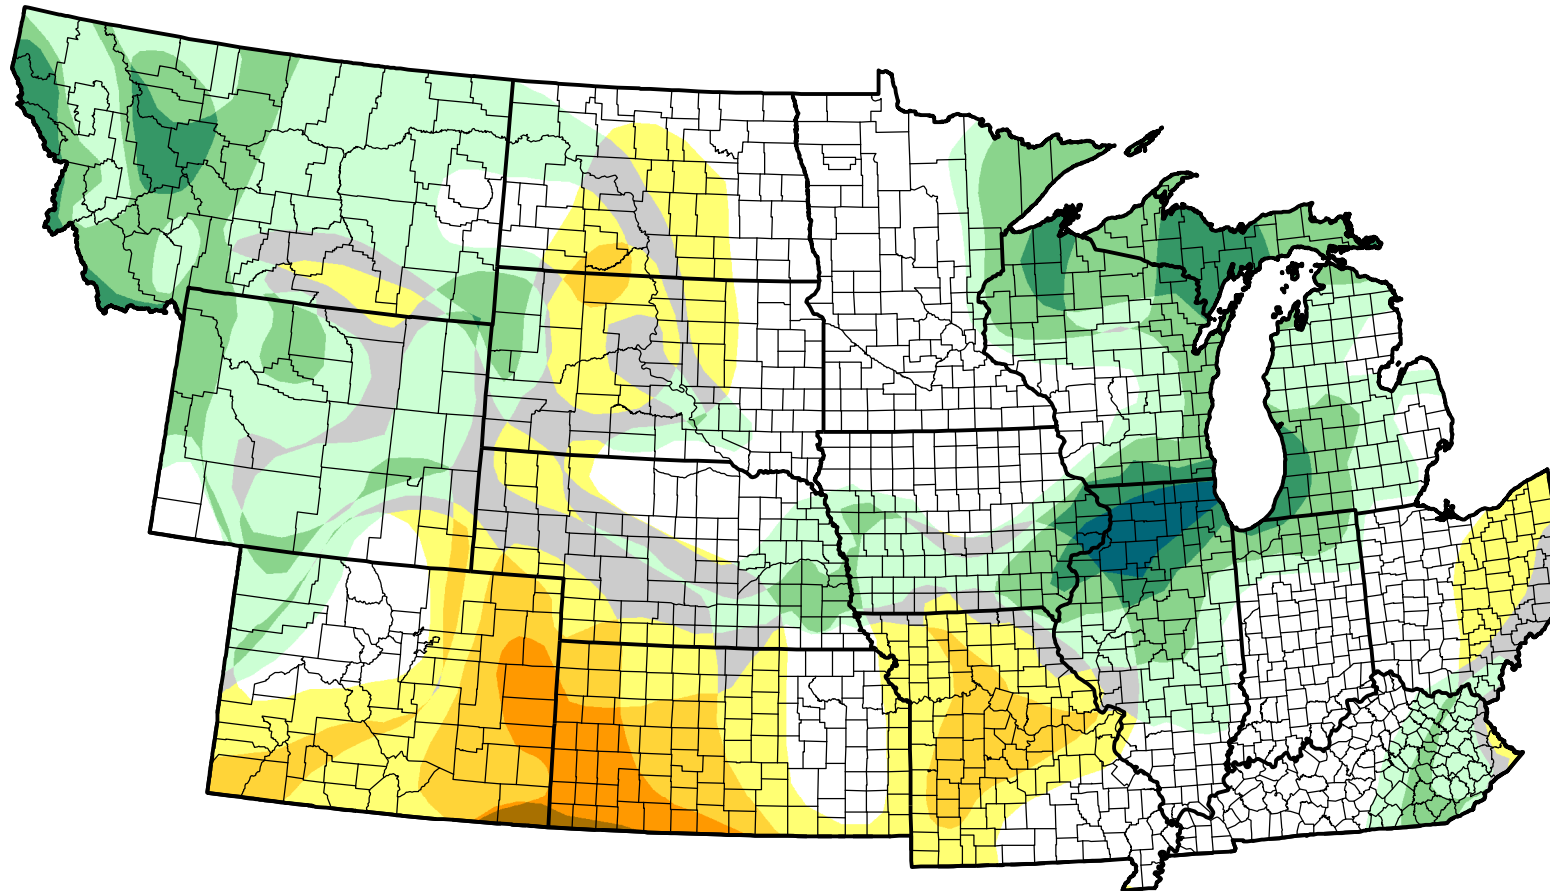

U.S. Drought Monitor Class Change - NWS Central Start of Water Year

**May 16, 2006
compared to
September 29, 2005**

droughtmonitor.unl.edu

-  5 Class Degradation
-  4 Class Degradation
-  3 Class Degradation
-  2 Class Degradation
-  1 Class Degradation
-  No Change
-  1 Class Improvement
-  2 Class Improvement
-  3 Class Improvement
-  4 Class Improvement
-  5 Class Improvement