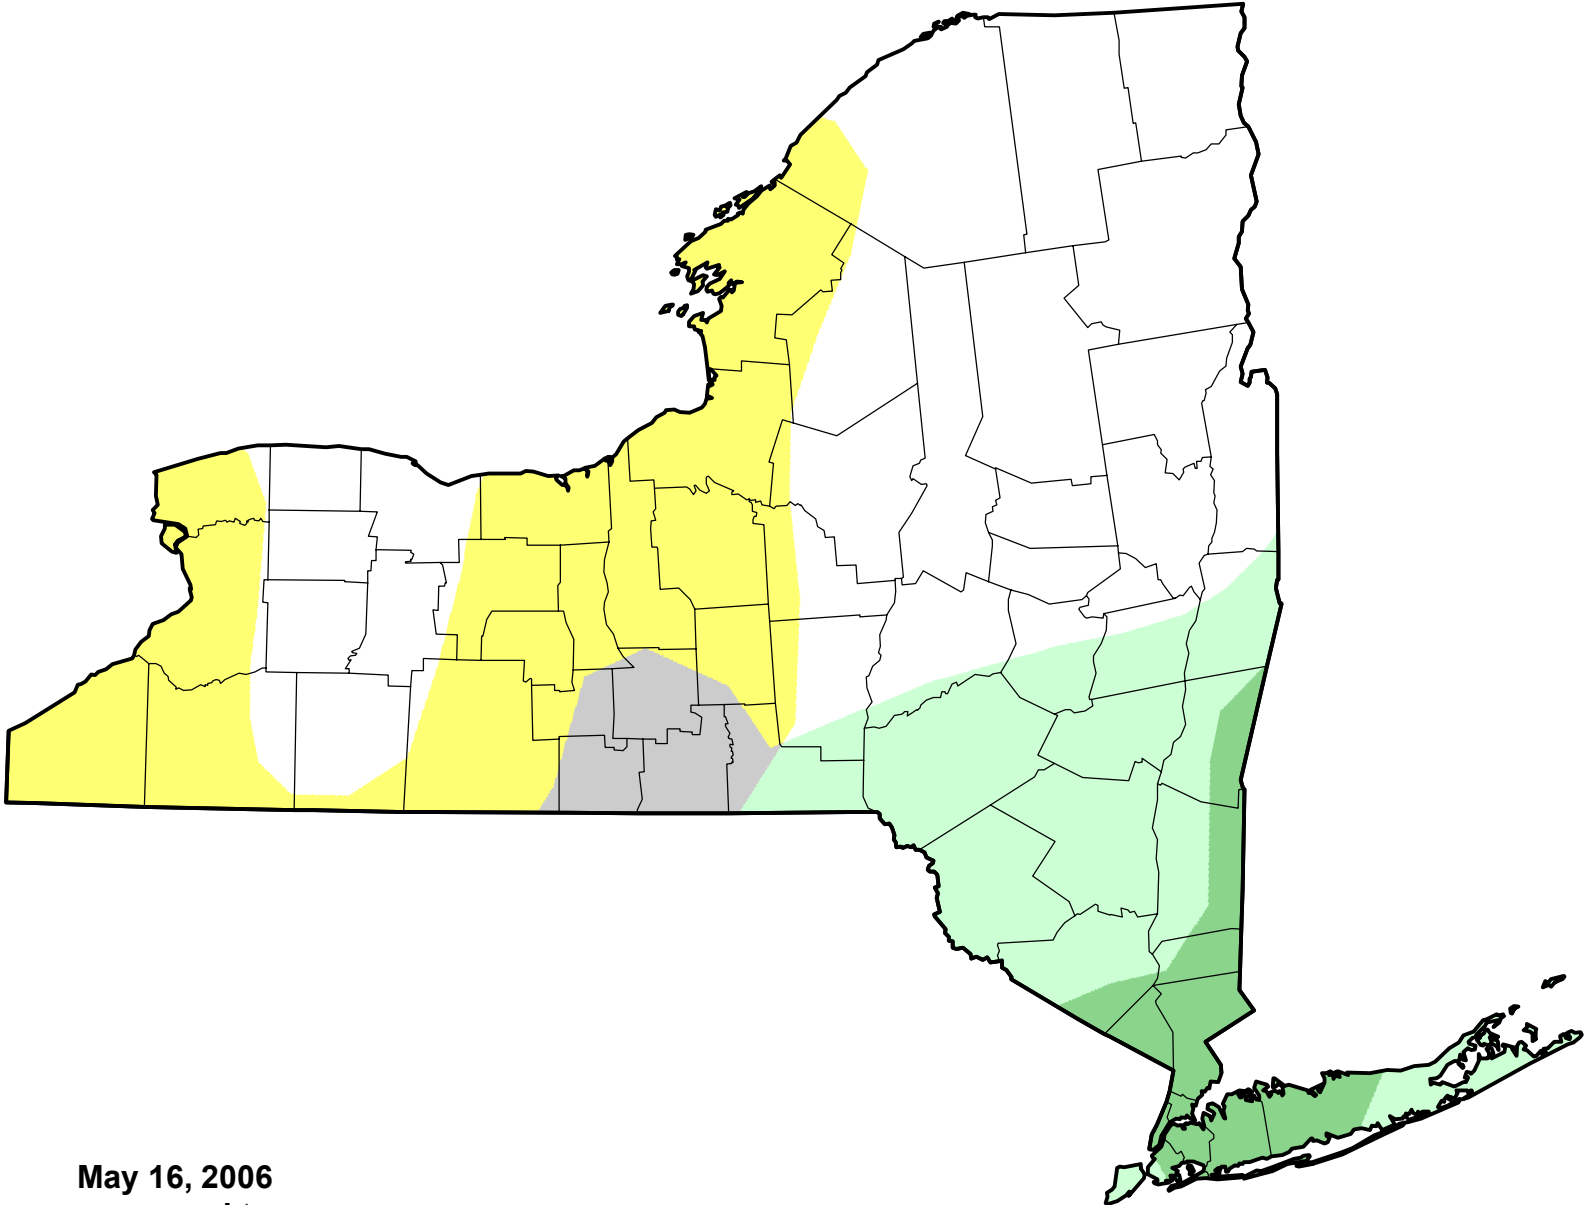

U.S. Drought Monitor Class Change - New York

Start of Water Year

May 16, 2006
compared to
September 29, 2005

droughtmonitor.unl.edu

- 5 Class Degradation
- 4 Class Degradation
- 3 Class Degradation
- 2 Class Degradation
- 1 Class Degradation
- No Change
- 1 Class Improvement
- 2 Class Improvement
- 3 Class Improvement
- 4 Class Improvement
- 5 Class Improvement