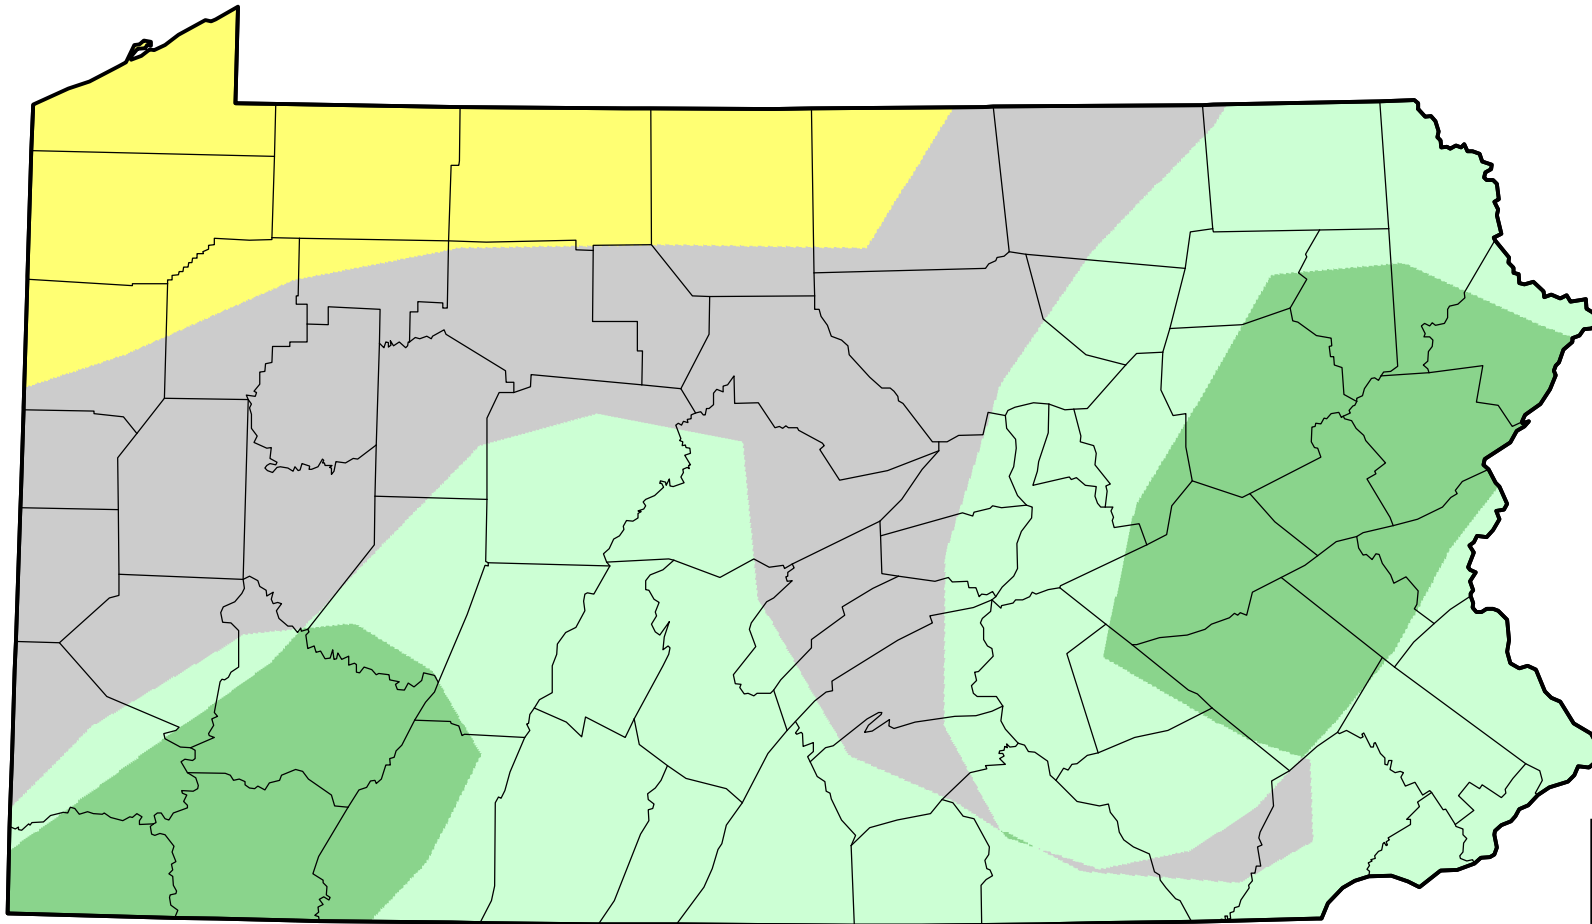

# U.S. Drought Monitor Class Change - Pennsylvania

Start of Water Year

**May 16, 2006  
compared to  
September 29, 2005**

[droughtmonitor.unl.edu](http://droughtmonitor.unl.edu)

-  5 Class Degradation
-  4 Class Degradation
-  3 Class Degradation
-  2 Class Degradation
-  1 Class Degradation
-  No Change
-  1 Class Improvement
-  2 Class Improvement
-  3 Class Improvement
-  4 Class Improvement
-  5 Class Improvement