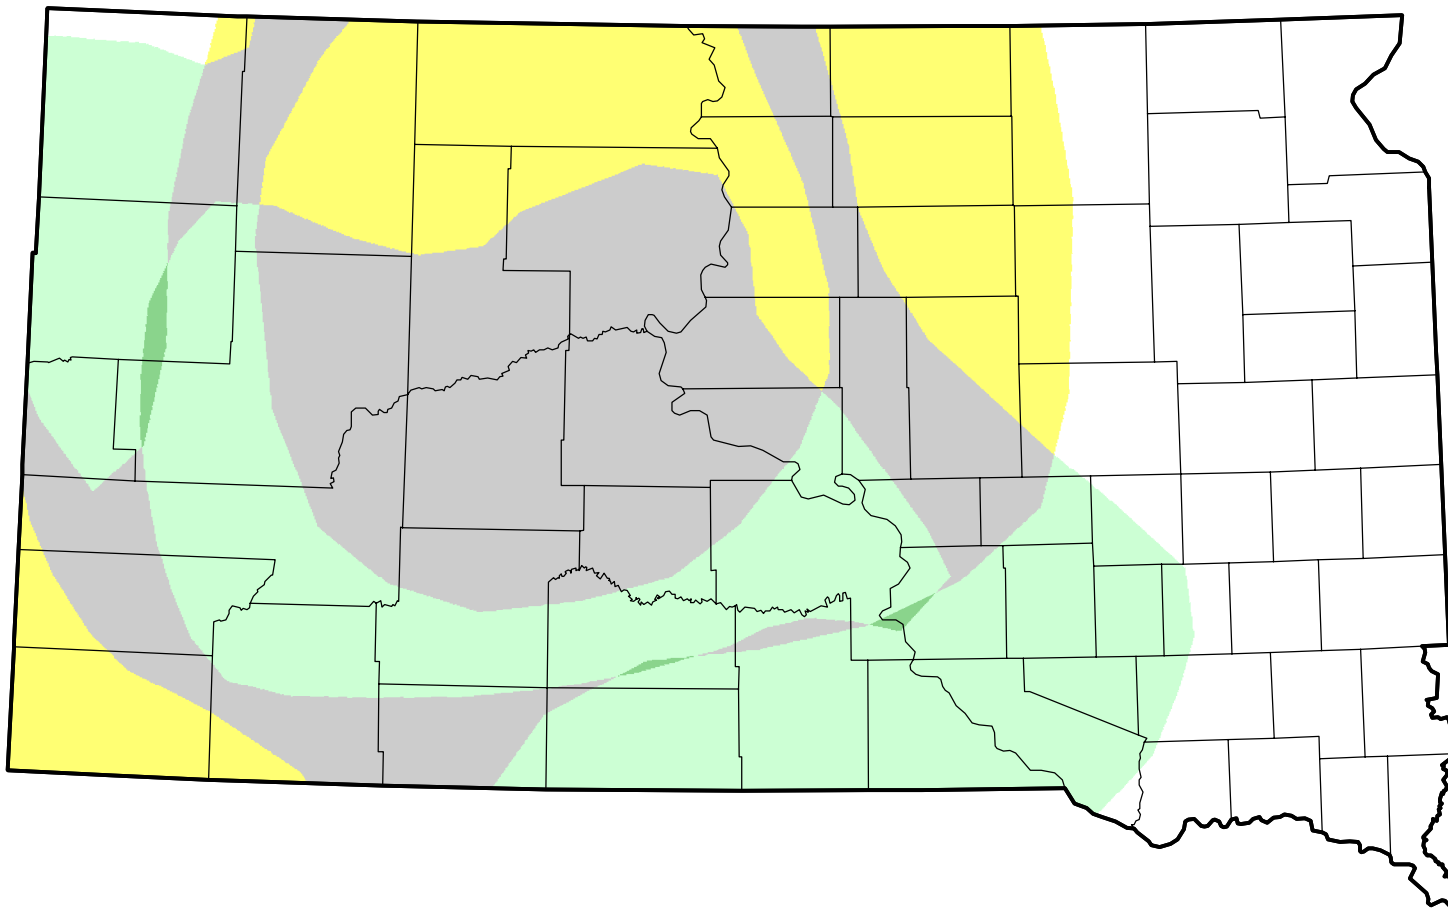

U.S. Drought Monitor Class Change - South Dakota 26 Week

May 16, 2006
compared to
November 17, 2005

droughtmonitor.unl.edu

-  5 Class Degradation
-  4 Class Degradation
-  3 Class Degradation
-  2 Class Degradation
-  1 Class Degradation
-  No Change
-  1 Class Improvement
-  2 Class Improvement
-  3 Class Improvement
-  4 Class Improvement
-  5 Class Improvement