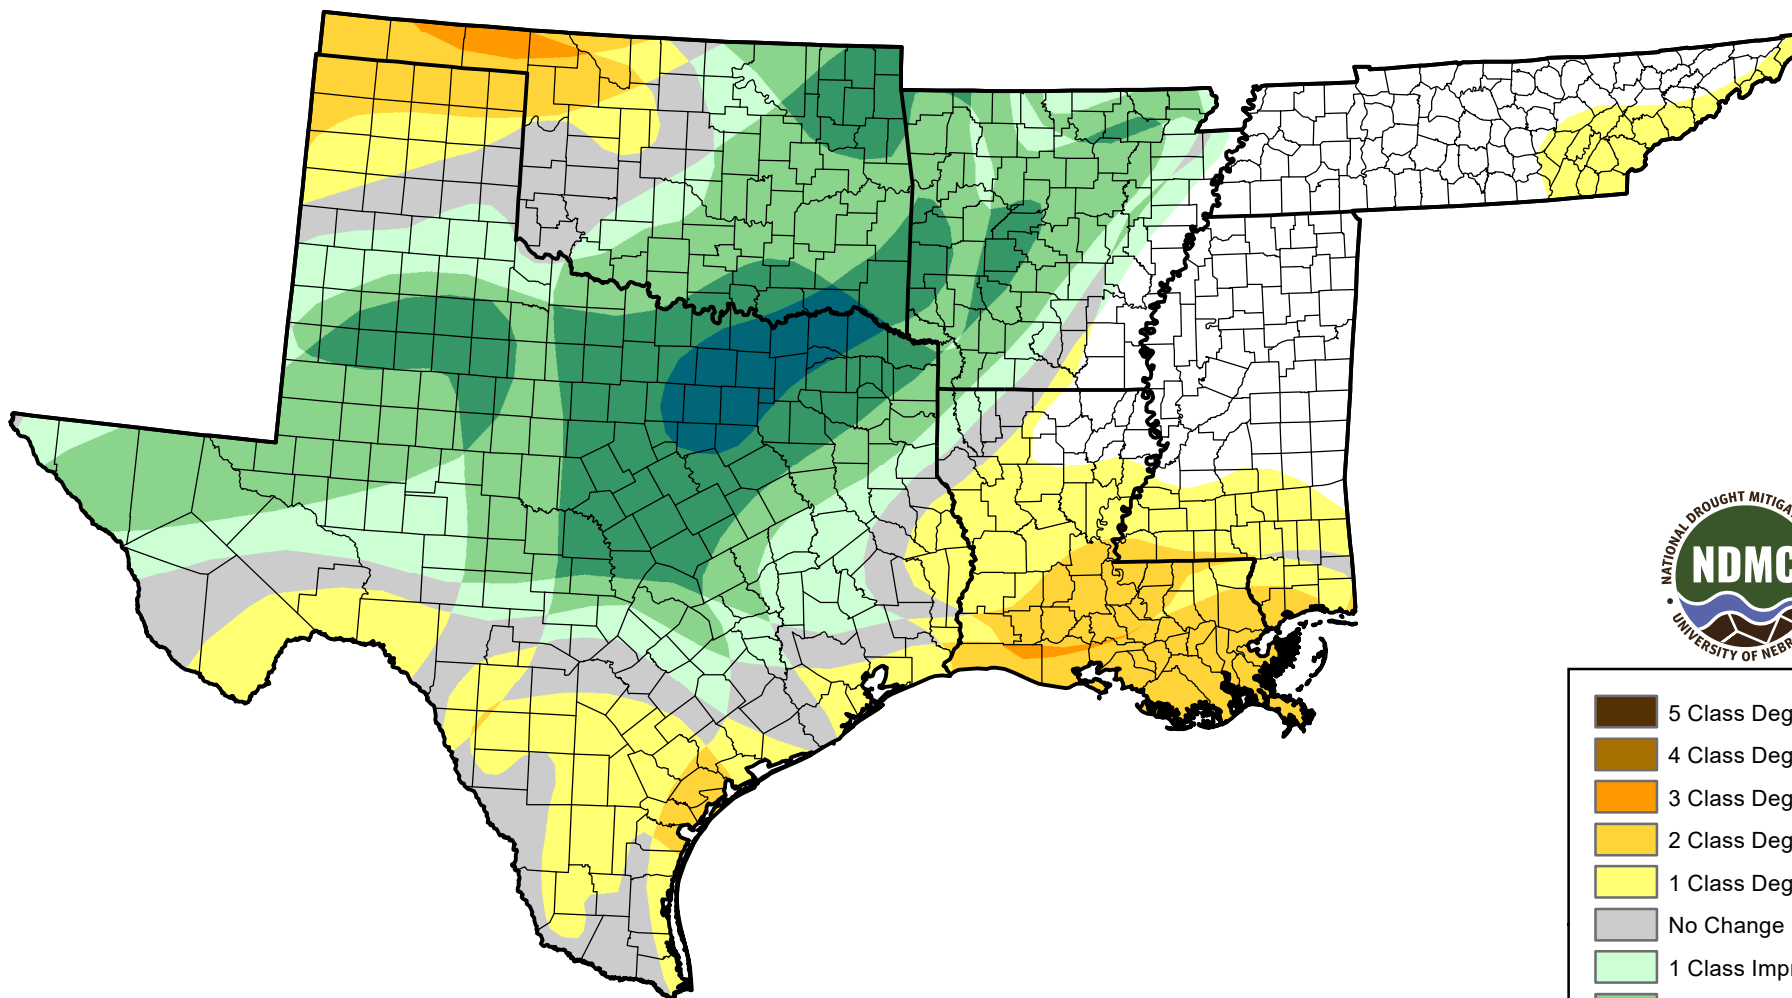

U.S. Drought Monitor Class Change - South

13 Week

May 16, 2006
compared to
February 16, 2006

droughtmonitor.unl.edu

-  5 Class Degradation
-  4 Class Degradation
-  3 Class Degradation
-  2 Class Degradation
-  1 Class Degradation
-  No Change
-  1 Class Improvement
-  2 Class Improvement
-  3 Class Improvement
-  4 Class Improvement
-  5 Class Improvement