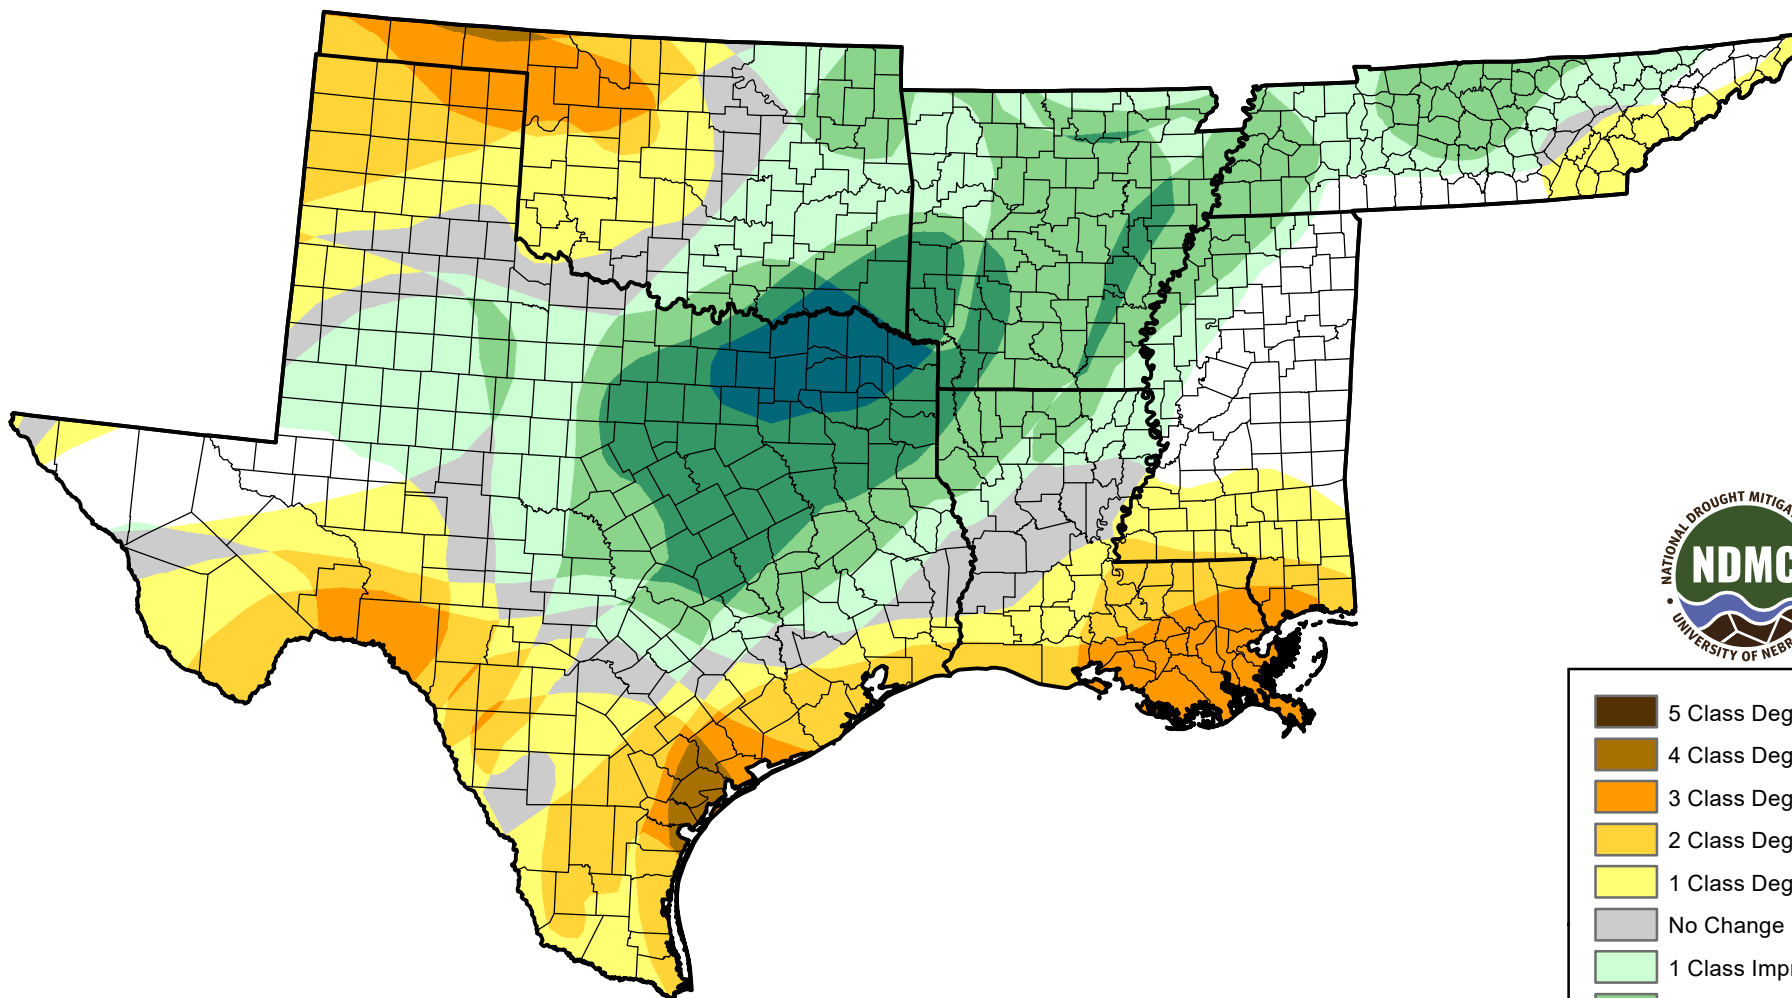

U.S. Drought Monitor Class Change - South

Start of Calendar Year

-  5 Class Degradation
-  4 Class Degradation
-  3 Class Degradation
-  2 Class Degradation
-  1 Class Degradation
-  No Change
-  1 Class Improvement
-  2 Class Improvement
-  3 Class Improvement
-  4 Class Improvement
-  5 Class Improvement

May 16, 2006
compared to
January 5, 2006

droughtmonitor.unl.edu