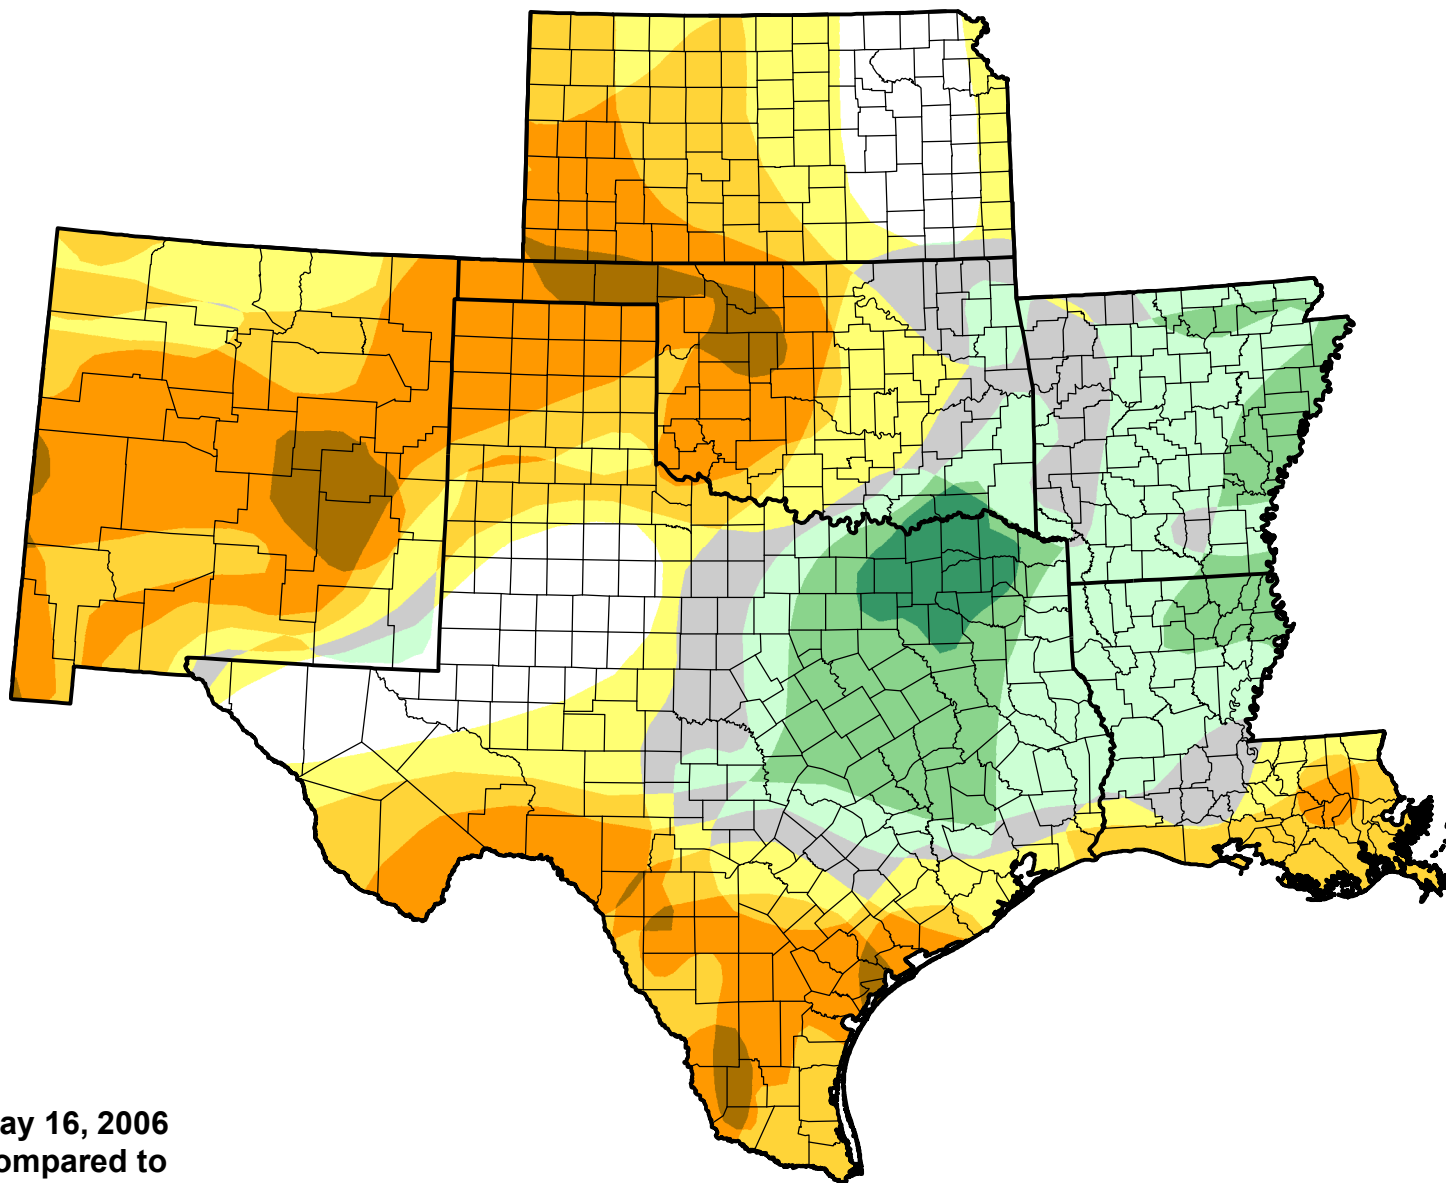

U.S. Drought Monitor Class Change - SCIPP

26 Week

May 16, 2006
compared to
November 17, 2005

droughtmonitor.unl.edu

- 5 Class Degradation
- 4 Class Degradation
- 3 Class Degradation
- 2 Class Degradation
- 1 Class Degradation
- No Change
- 1 Class Improvement
- 2 Class Improvement
- 3 Class Improvement
- 4 Class Improvement
- 5 Class Improvement