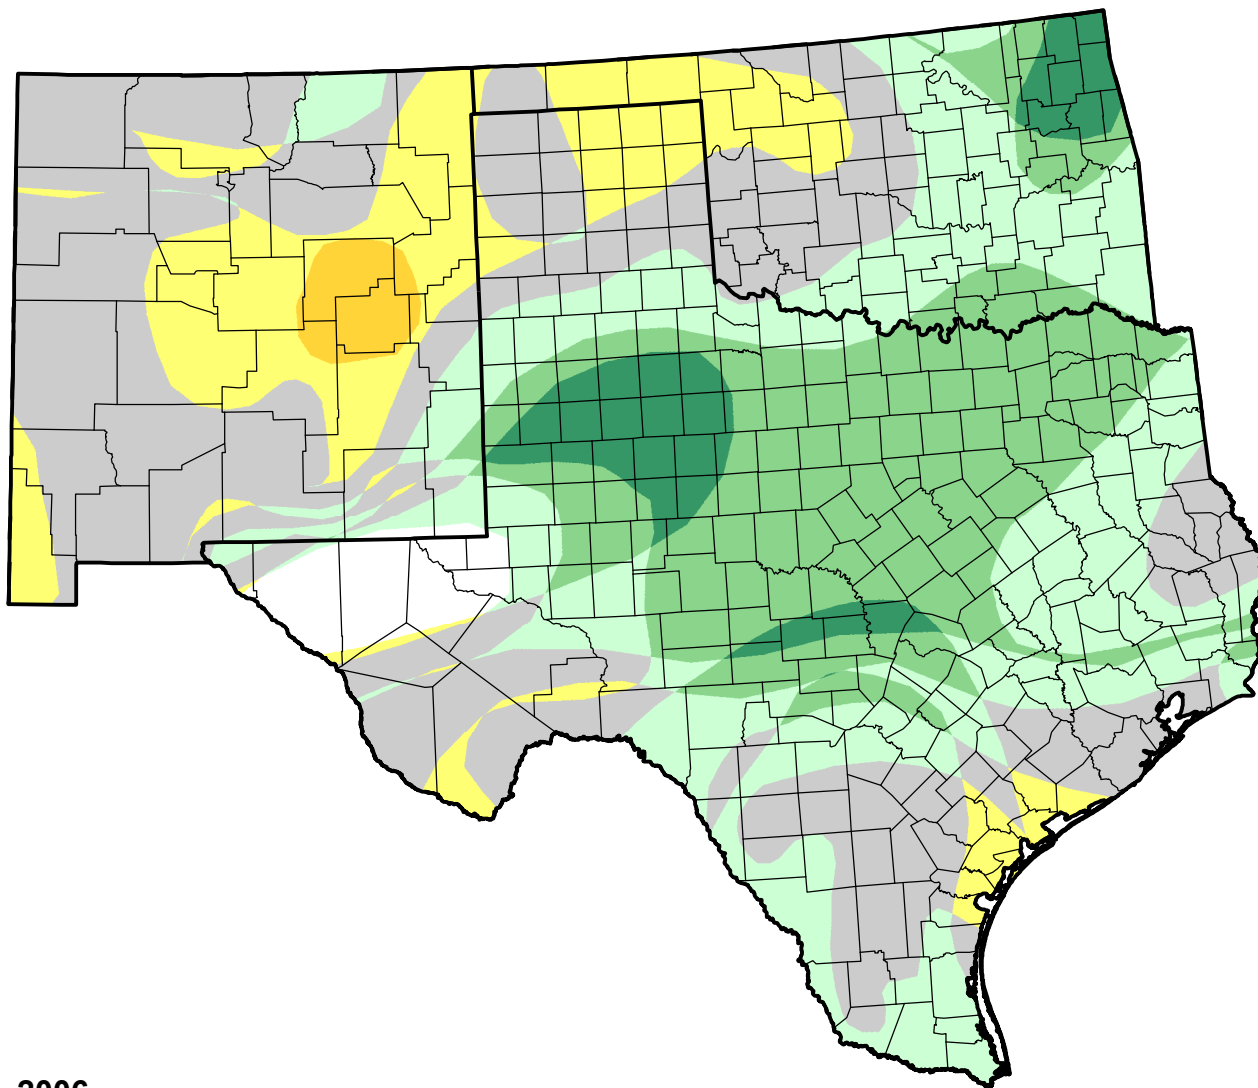

U.S. Drought Monitor Class Change - Southern Plains RDEWS

4 Week

May 16, 2006
compared to
April 20, 2006

droughtmonitor.unl.edu

-  5 Class Degradation
-  4 Class Degradation
-  3 Class Degradation
-  2 Class Degradation
-  1 Class Degradation
-  No Change
-  1 Class Improvement
-  2 Class Improvement
-  3 Class Improvement
-  4 Class Improvement
-  5 Class Improvement